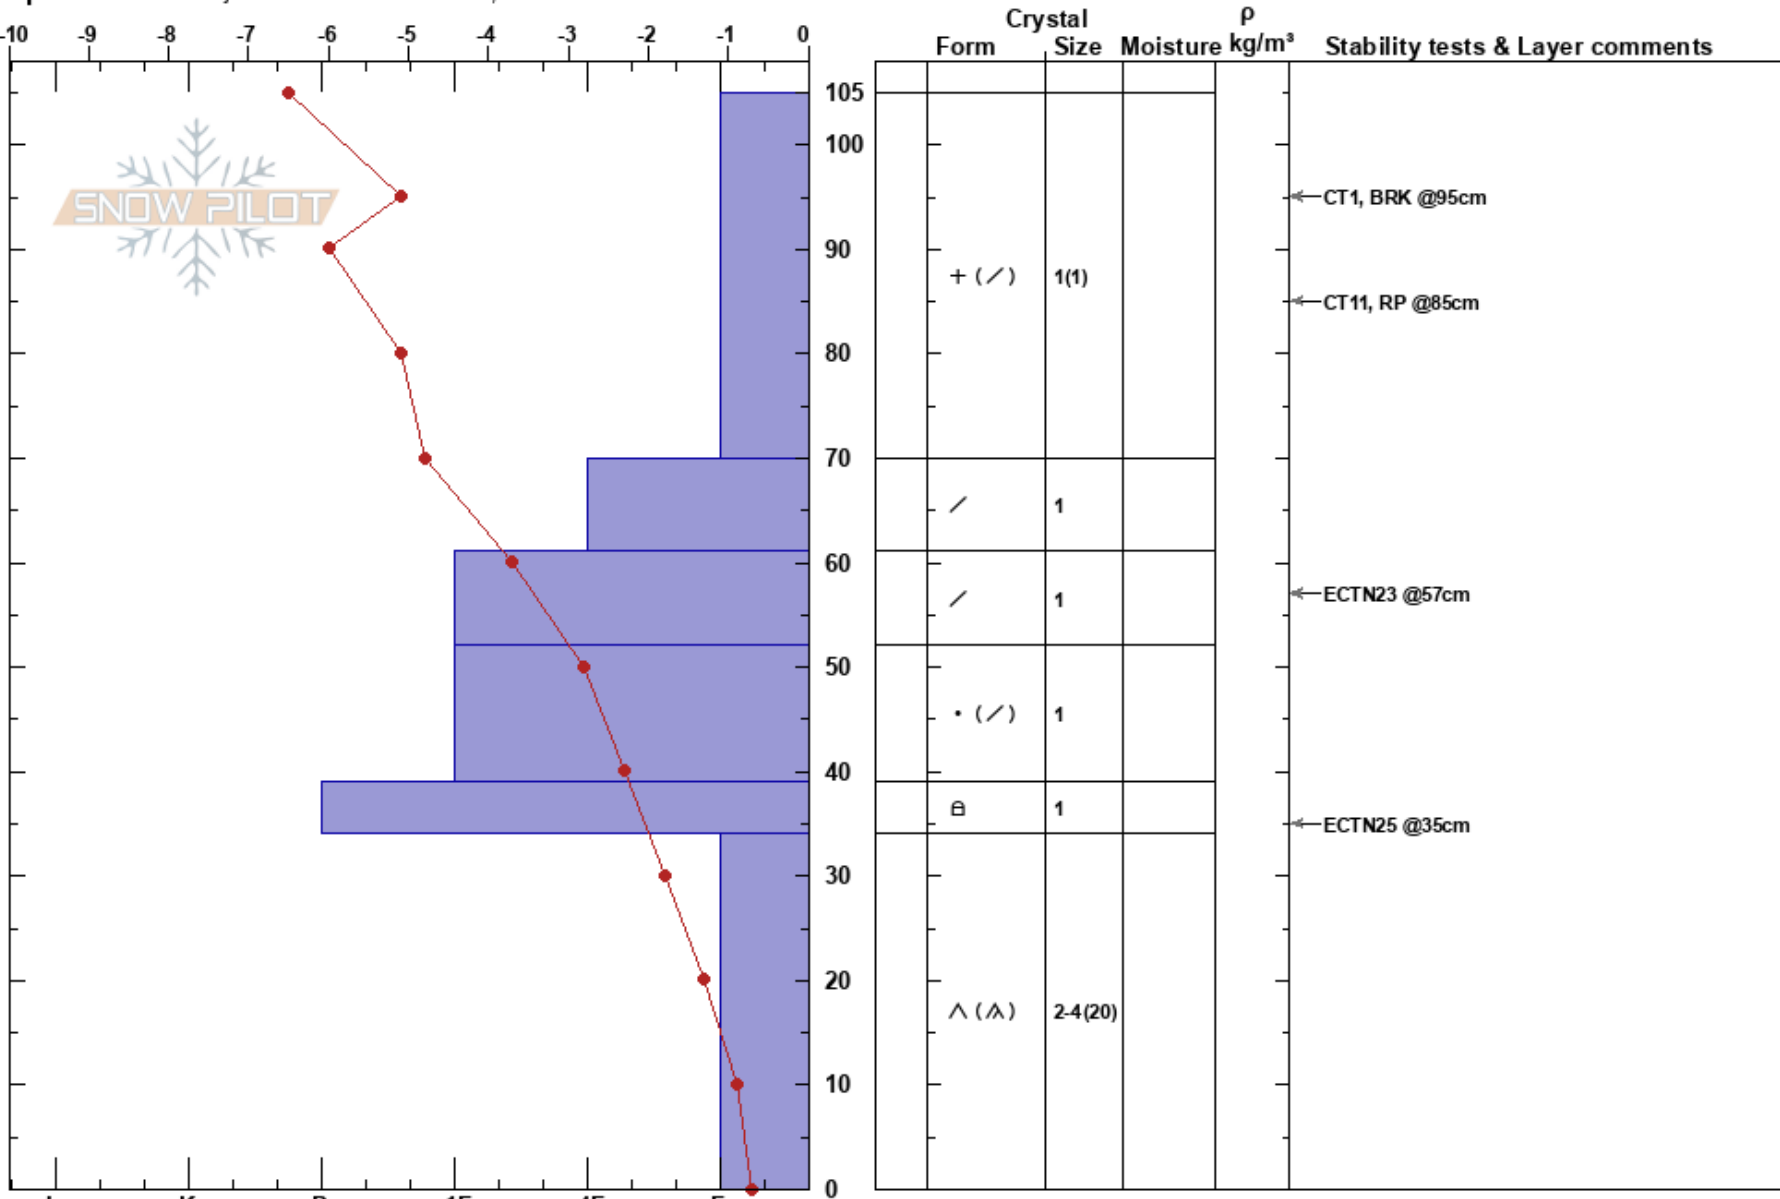

Beehive/Bear Pit 1  
 Madison Range-N  
 MT  
 Elevation: 9100 ft  
 Aspect:

Colton Ellingson  
 02/15/2024 - 11:30am  
 Co-ord: 45.32195N, -111.38067W  
 Slope Angle: 20°  
 Wind Loading: previous

Stability:  
 Air Temperature: -7.5°C  
 Sky Cover: BKN  
 Precipitation: NO  
 Wind: SW Light Breeze

HS:105  
 PF:30  
 PS:80

Specifics: Pit is adjacent to avalanche: crown;

Notes: Pit was dug ~10 ft above the crown of an avalanche that ripped within the next 24 hours. ECT propagated on hard elbow hit 80cm down, 30+ taps.