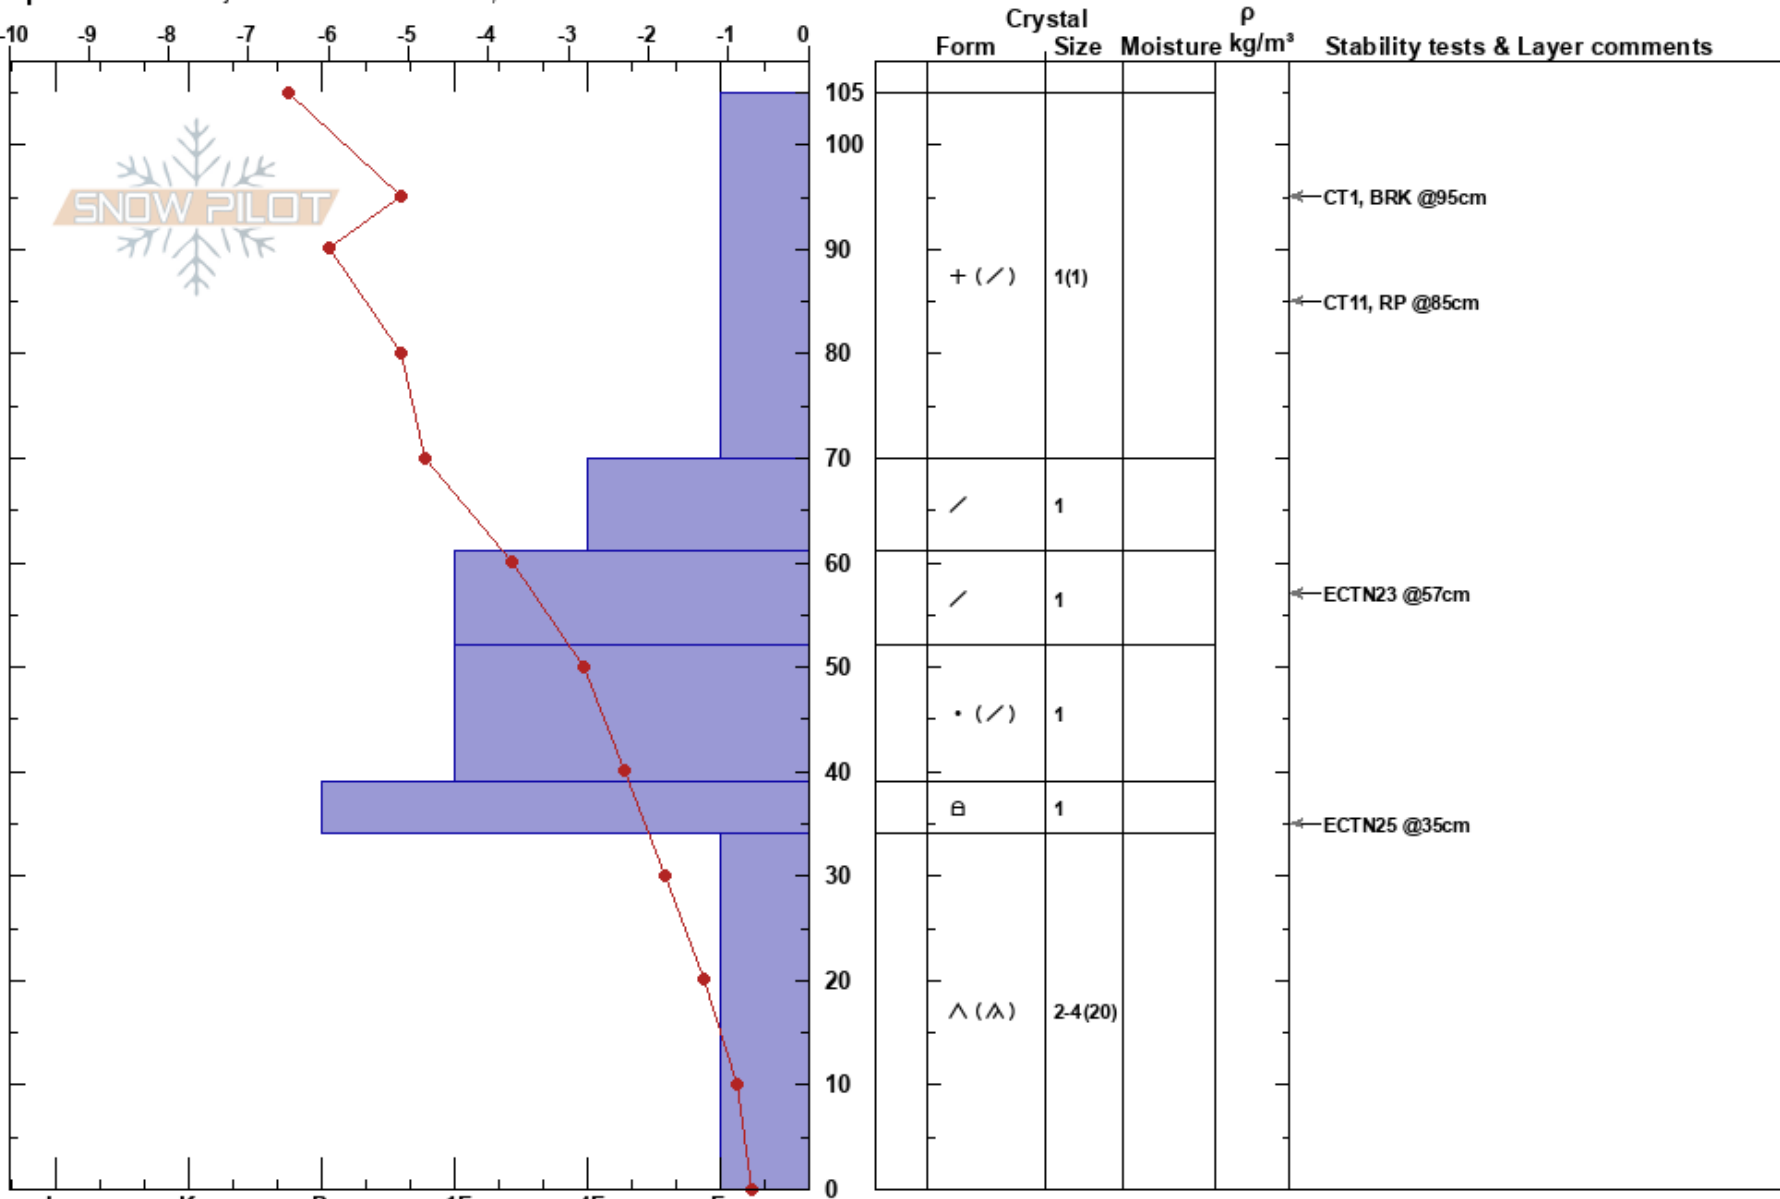

Beehive/Bear Pit 1
 Madison Range-N
 MT
 Elevation: 9100 ft
 Aspect:

Colton Ellingson
 02/15/2024 - 11:30am
 Co-ord: 45.32195N, -111.38067W
 Slope Angle: 20°
 Wind Loading: previous

Stability:
 Air Temperature: -7.5°C
 Sky Cover: BKN
 Precipitation: NO
 Wind: SW Light Breeze

HS:105
 PF:30
 PS:80
 Layer Notes:

Specifics: Pit is adjacent to avalanche: crown;

Notes: Pit was dug ~10 ft above the crown of an avalanche that ripped within the next 24 hours. ECT propagated on hard elbow hit 80cm down, 30+ taps.