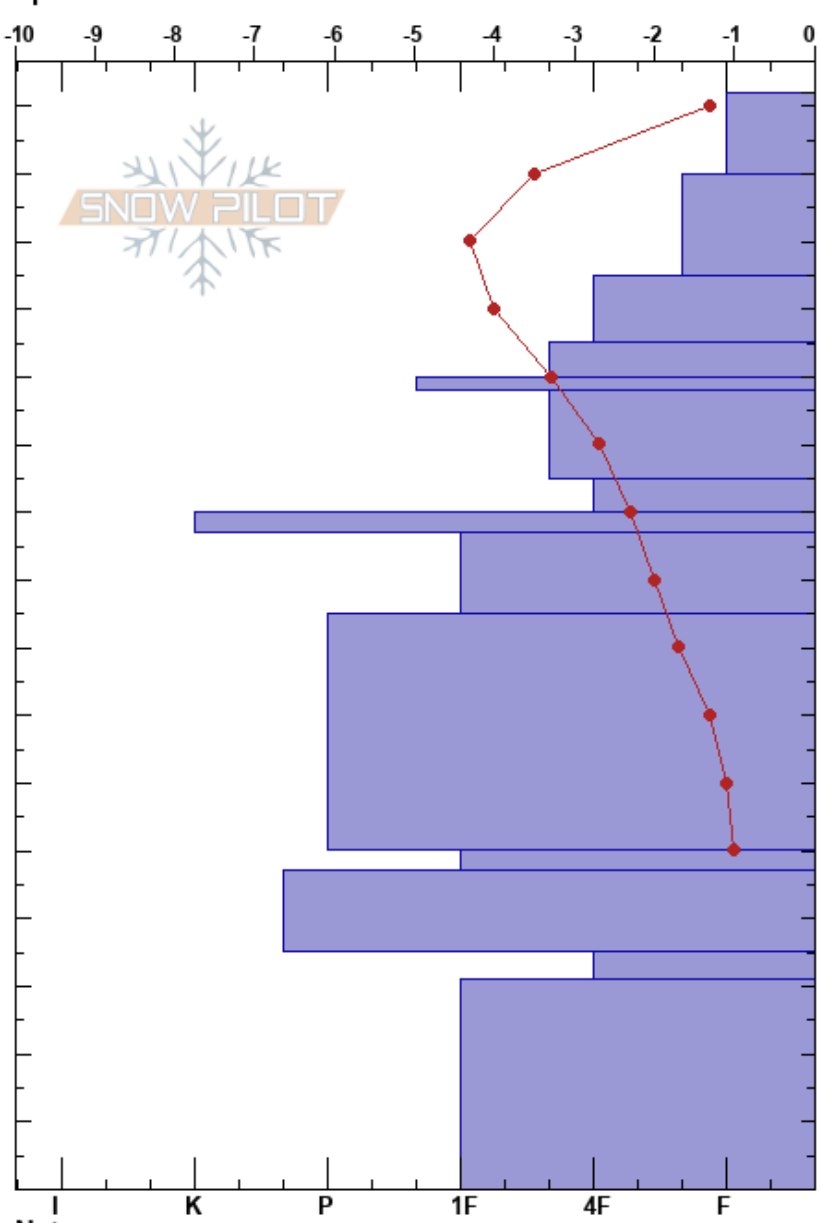

Sunrise Bowl
 Bear River Range
 UT
 Elevation: 7800 ft
 Aspect: E
 Specifics:

paige pagnucco
 02/19/2024 - 3:00pm
 Co-ord: 41.92049N, -111.46567W
 Slope Angle: 39°
 Wind Loading:

Stability:
 Air Temperature: -0.5°C
 Sky Cover: BKN
 Precipitation: NO
 Wind: W Light Breeze

HS:162
 PF:50
 PS:15
 105-100cm:Problematic layer

Elevation (cm)	Crystal		Moisture	ρ kg/m³	Stability tests & Layer comments
	Form	Size			
162					
150	/				← CT4, Q1 @150cm
140	/				
130	•				← CT13, Q1 @128cm
120	⊙ ⊙				← CT19, Q1 @121cm
110					
100	□ (•)				← ECTN21 @103cm almost a P
90	⊙ ⊙				
80					
70					
60					
50					
40					
30	□				
20					
10	⊕				
0					