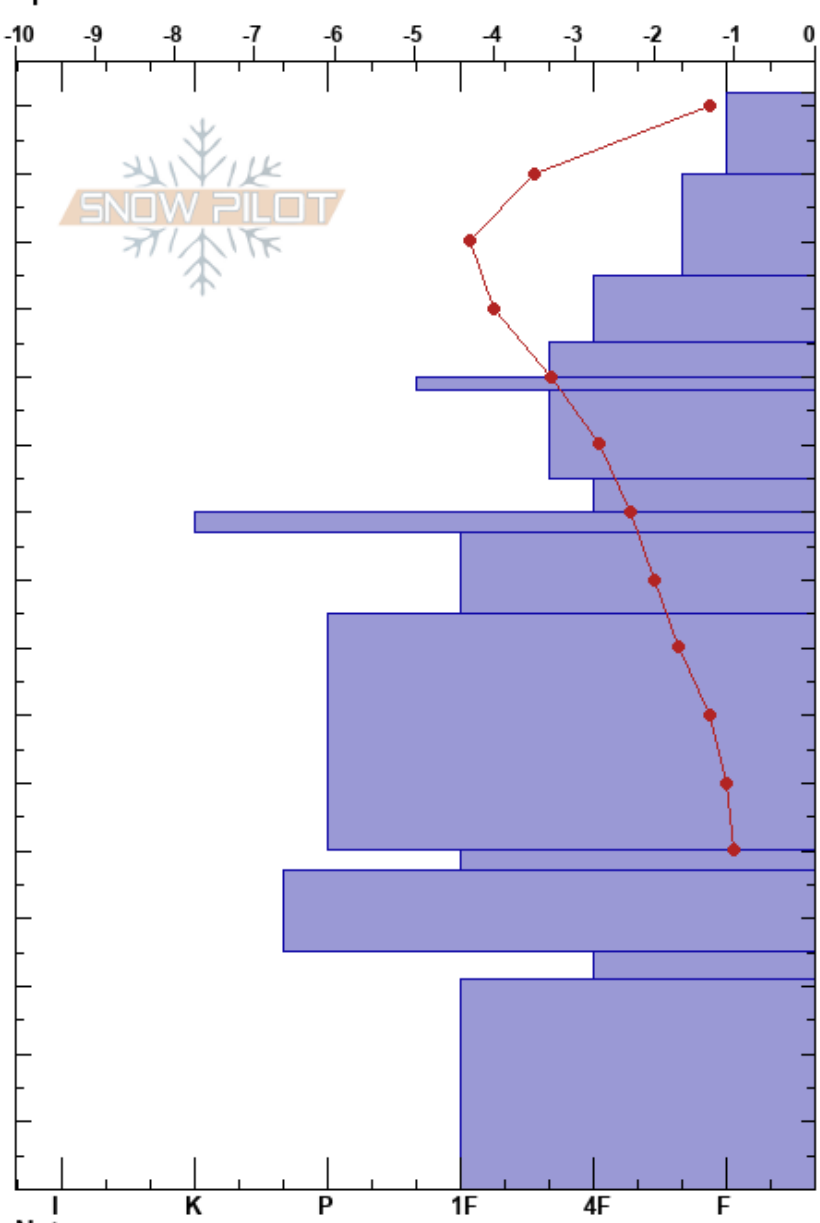

Sunrise Bowl  
 Bear River Range  
 UT  
 Elevation: 7800 ft  
 Aspect: E  
 Specifics:

paige pagnucco  
 02/19/2024 - 3:00pm  
 Co-ord: 41.92049N, -111.46567W  
 Slope Angle: 39°  
 Wind Loading:

Stability:  
 Air Temperature: -0.5°C  
 Sky Cover: BKN  
 Precipitation: NO  
 Wind: W Light Breeze

HS:162  
 PF:50  
 PS:15  
 105-100cm:Problematic layer

Elevation (cm)	Crystal		Moisture	$\rho$ kg/m <sup>3</sup>	Stability tests & Layer comments
	Form	Size			
162					
150	/				← CT4, Q1 @150cm
140	/				
130	•				← CT13, Q1 @128cm
120	⊙ ⊙				← CT19, Q1 @121cm
110					
100	□ (•)				← ECTN21 @103cm almost a P
100	⊙ ⊙				
90					
80					
70					
60					
50					
40					
30	□				
20					
10	⊕				
0					