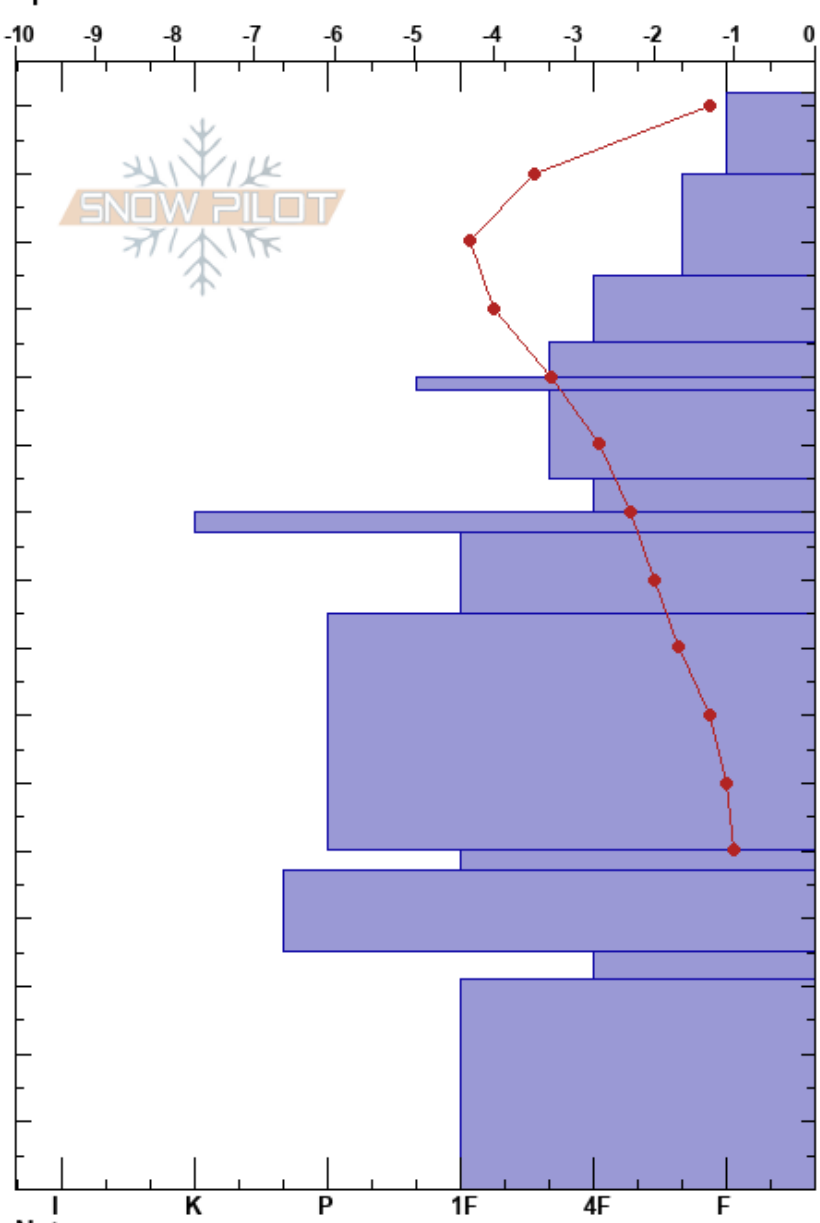

Sunrise Bowl
 Bear River Range
 UT
 Elevation: 7800 ft
 Aspect: E
 Specifics:

paige pagnucco
 02/19/2024 - 3:00pm
 Co-ord: 41.92049N, -111.46567W
 Slope Angle: 39°
 Wind Loading:

Stability:
 Air Temperature: -0.5°C
 Sky Cover: BKN
 Precipitation: NO
 Wind: W Light Breeze

HS:162
 PF:50
 PS:15
 105-100cm:Problematic layer

Elevation (cm)	Crystal		Moisture	ρ kg/m ³	Stability tests & Layer comments
	Form	Size			
162					
150	/				← CT4, Q1 @150cm
140	/				
130	•				← CT13, Q1 @128cm
120	⊙ ⊙				← CT19, Q1 @121cm
110					
100	□ (•)				← ECTN21 @103cm almost a P
100	⊙ ⊙				
90					
80					
70					
60					
50					
40					
30	□				
20					
10	⊕				
0					