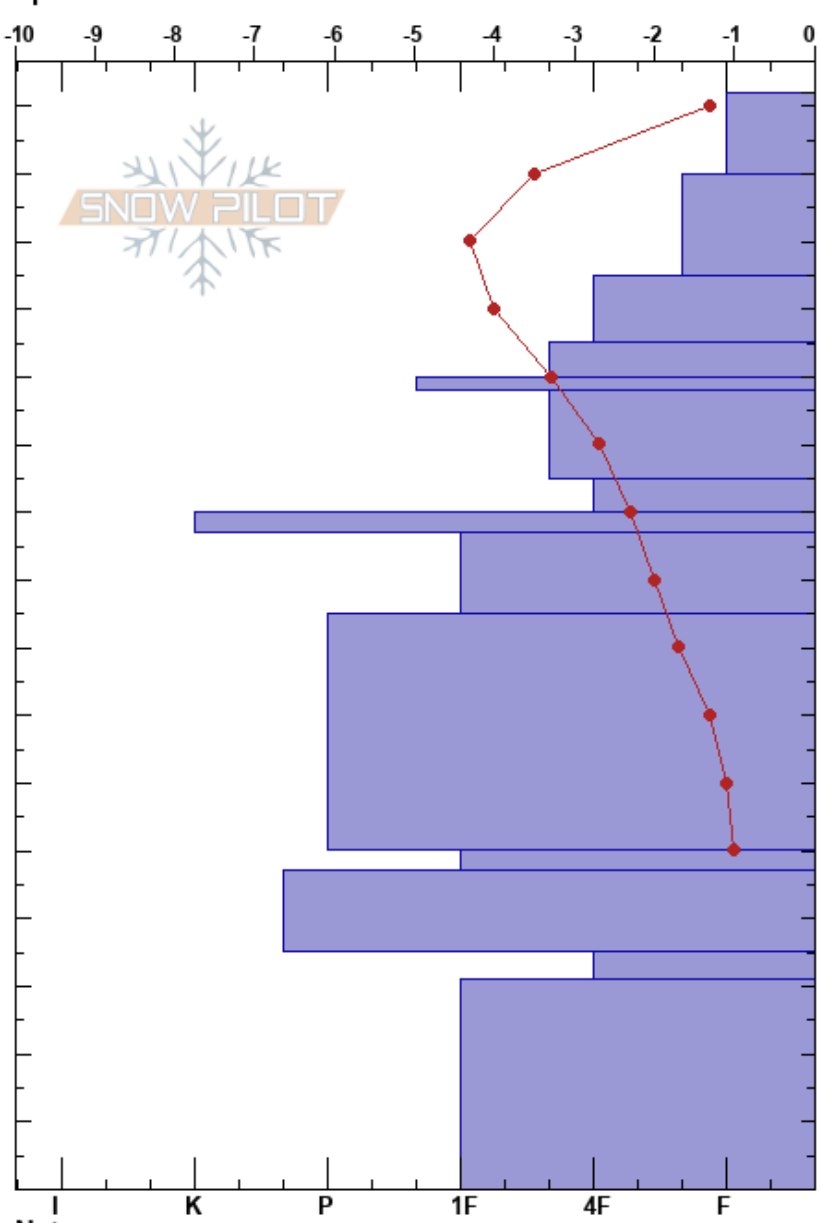

Sunrise Bowl  
 Bear River Range  
 UT  
 Elevation: 7800 ft  
 Aspect: E  
 Specifics:

paige pagnucco  
 02/19/2024 - 3:00pm  
 Co-ord: 41.92049N, -111.46567W  
 Slope Angle: 39°  
 Wind Loading:

Stability:  
 Air Temperature: -0.5°C  
 Sky Cover: BKN  
 Precipitation: NO  
 Wind: W Light Breeze

HS:162  
 PF:50  
 PS:15  
 105-100cm:Problematic layer

Elevation (cm)	Crystal		Moisture	ρ kg/m³	Stability tests & Layer comments
	Form	Size			
162					
150	/				← CT4, Q1 @150cm
140	/				
130	•				← CT13, Q1 @128cm
120	⊙ ⊙				← CT19, Q1 @121cm
110					
100	□ (•)				← ECTN21 @103cm almost a P
90	⊙ ⊙				
80					
70					
60					
50					
40					
30	□				
20					
10	⊕				
0					