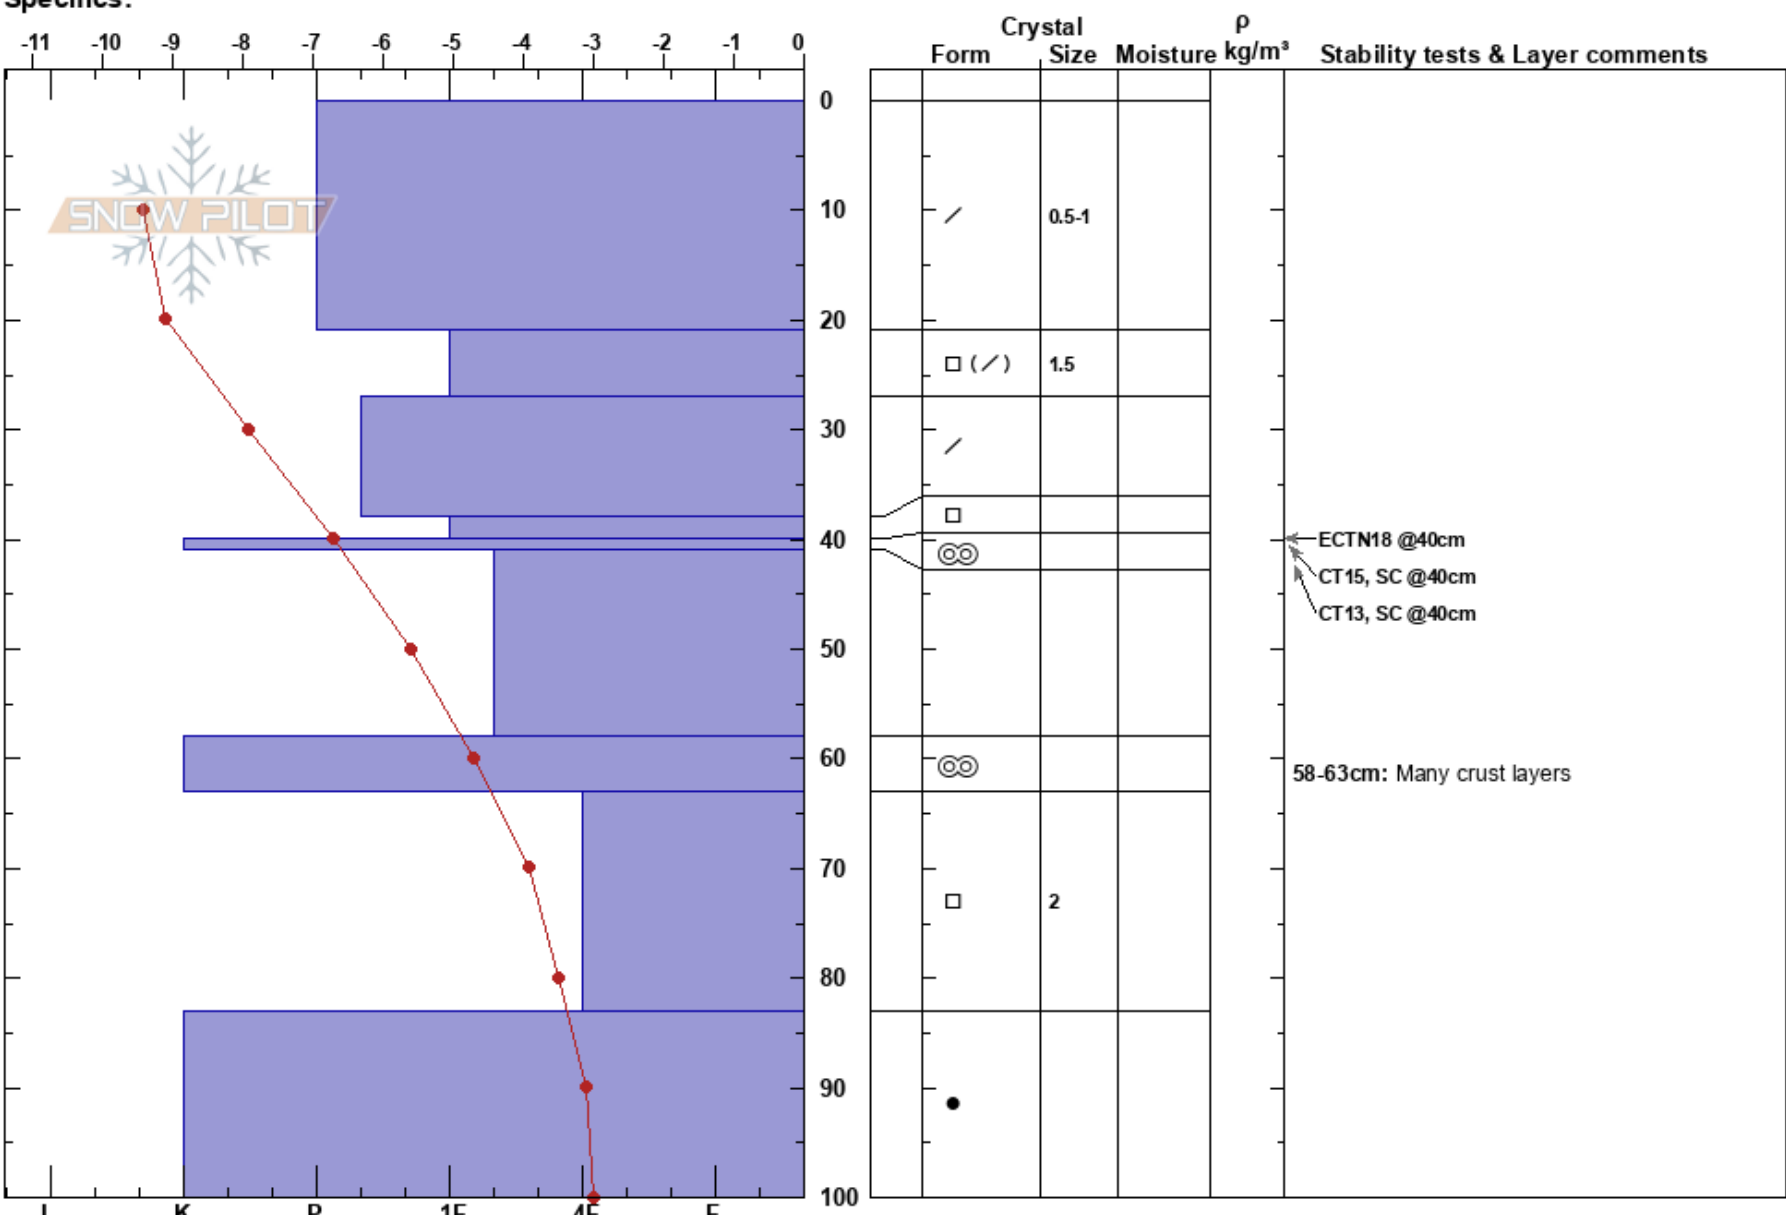

Kellostapuli
 Finland
 Elevation: 430 m
 Aspect: NE
 Specifics:

Kaisa L
 20/02/2024 - 12:45
 Co-ord: 67.58951N, 24.23803E
 Slope Angle: 20°
 Wind Loading: no

Stability:
 Air Temperature: -8°C
 Sky Cover: BKN
 Precipitation: S-1
 Wind: E Moderate

HS:100
 PF:15
 38-40cm: Problematic layer
 58-63cm: Many crust layers

Notes: