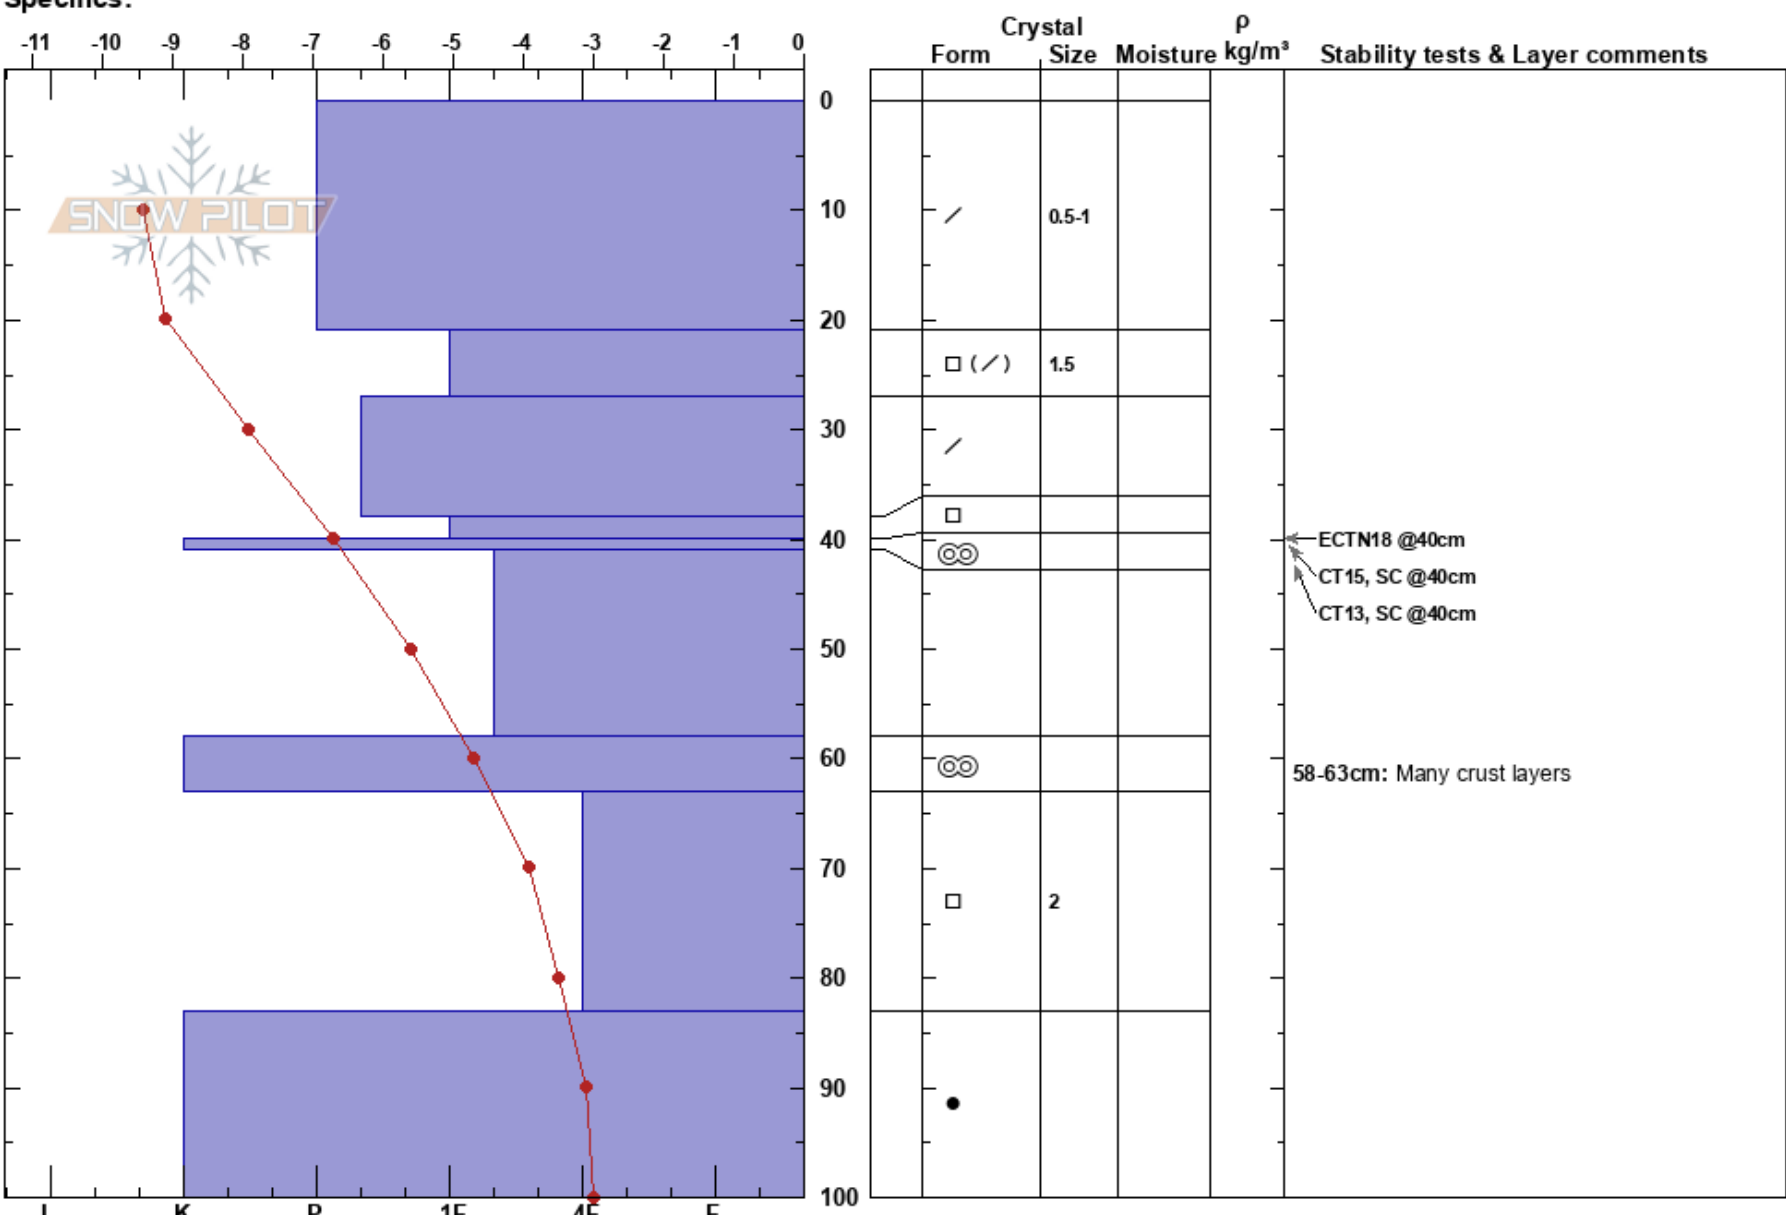

Kellostapuli  
 Finland  
 Elevation: 430 m  
 Aspect: NE  
 Specifics:

Kaisa L  
 20/02/2024 - 12:45  
 Co-ord: 67.58951N, 24.23803E  
 Slope Angle: 20°  
 Wind Loading: no

Stability:  
 Air Temperature: -8°C  
 Sky Cover: BKN  
 Precipitation: S-1  
 Wind: E Moderate

HS:100  
 PF:15  
 38-40cm: Problematic layer  
 58-63cm: Many crust layers

Notes: