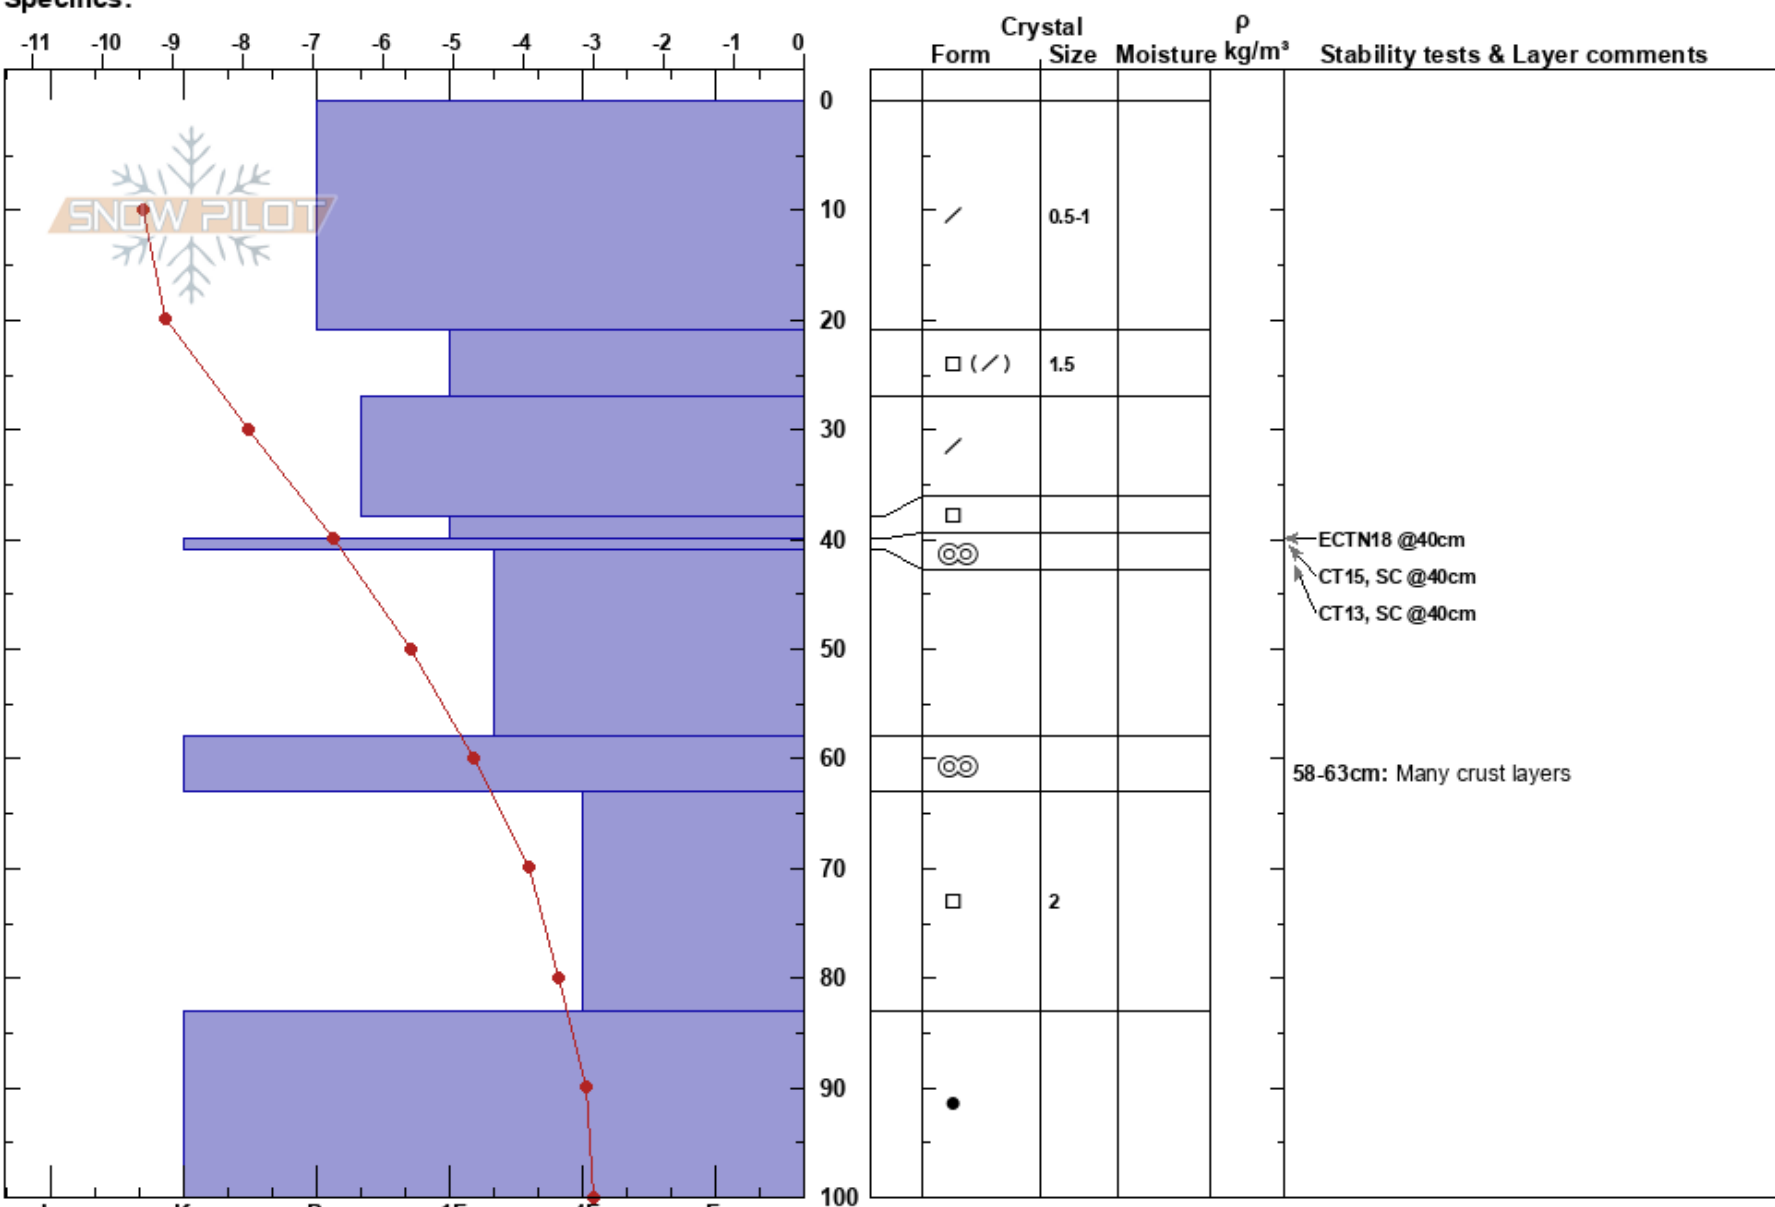

Kellostapuli
 Finland
 Elevation: 430 m
 Aspect: NE
 Specifics:

Kaisa L
 20/02/2024 - 12:45
 Co-ord: 67.58951N, 24.23803E
 Slope Angle: 20°
 Wind Loading: no

Stability:
 Air Temperature: -8°C
 Sky Cover: BKN
 Precipitation: S-1
 Wind: E Moderate

HS:100
 PF:15
 38-40cm: Problematic layer
 58-63cm: Many crust layers

Notes: