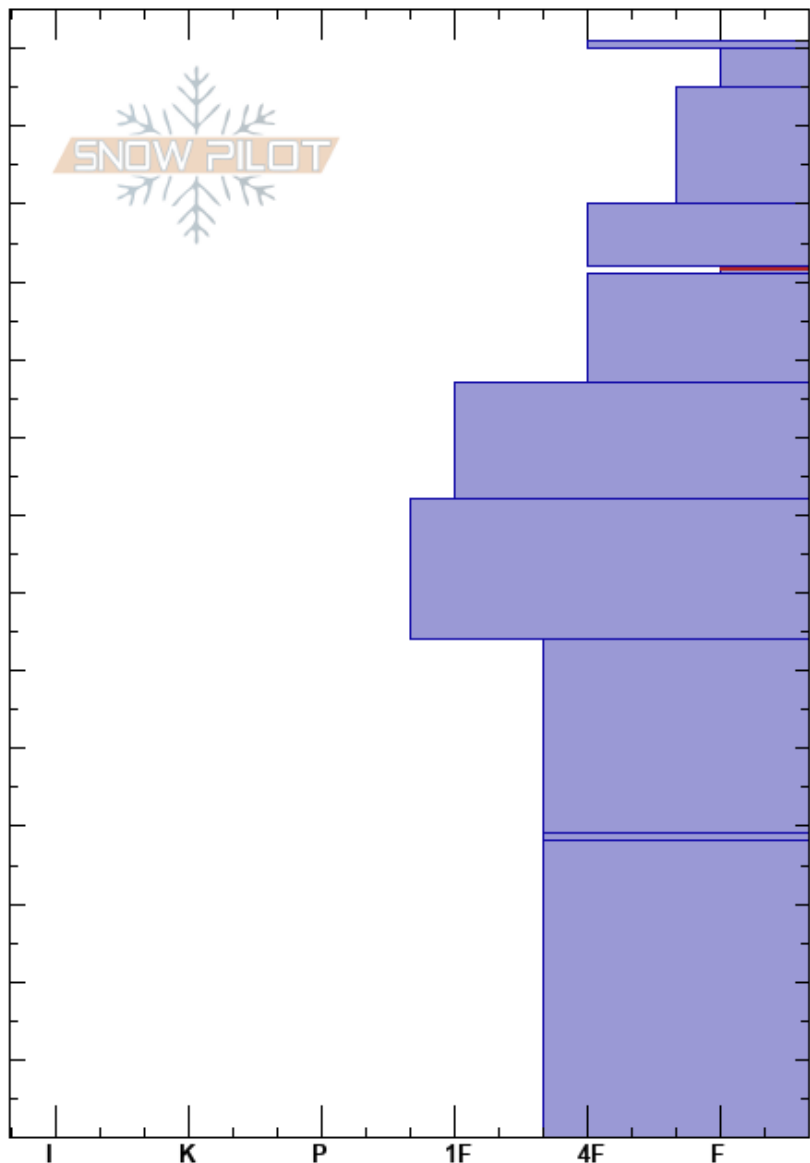

Bacon Rind Mdw  
 Madison Range-S  
 MT  
**Elevation:** 8864 ft  
**Aspect:** 100°  
**Specifics:** Ski tracks on slope

Doug Chabot-Admin  
 01/30/2018 - 10:40am  
**Co-ord:** 44.96991N, -111.09594W  
**Slope Angle:** 18°  
**Wind Loading:** no

**Stability:** Fair Unstable **HS:** 141  
**Air Temperature:** -3°C **Layer Notes:**  
 112-111cm: Problematic layer  
**Sky Cover:** OVC  
**Precipitation:** NO  
**Wind:** SW Moderate

Depth (cm)	Crystal		$\rho$ kg/m <sup>3</sup>	Stability tests & Layer comments
	Form	Size		
141	•			
130	/			
120	/			
110	v (Δ)			← CT14, Q1 @112cm ← ECTP12 @112cm ← PST28/100 (End) @112cm
100	/			
90	•			
80				← CT22, Q1 @82cm
70	•			
60				
50	⊖			
40	■			
30				
20	⊖			
10				
0				

**Notes:** Dug with Knoff. CPST 33/100, end