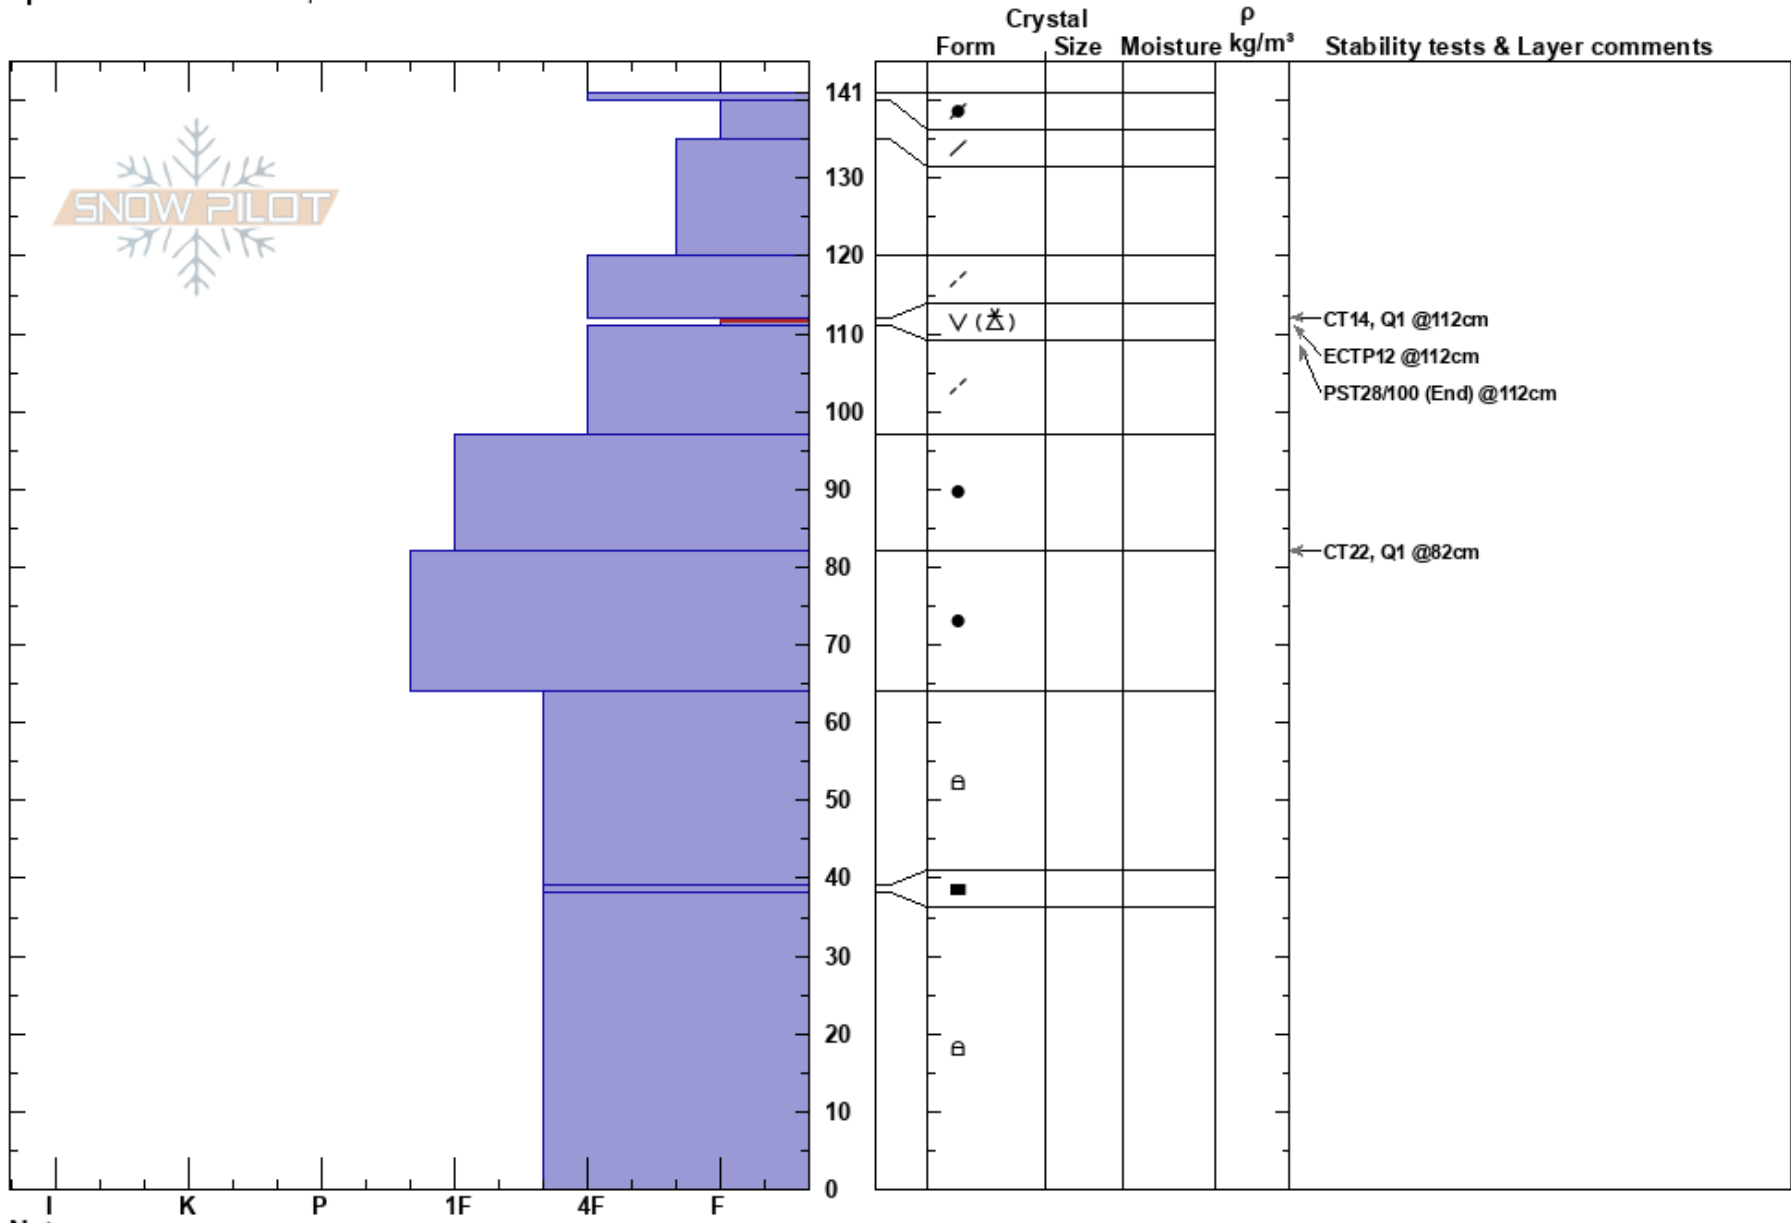

Bacon Rind Mdw
 Madison Range-S
 MT
Elevation: 8864 ft
Aspect: 100°
Specifics: Ski tracks on slope

Doug Chabot-Admin
 01/30/2018 - 10:40am
Co-ord: 44.96991N, -111.09594W
Slope Angle: 18°
Wind Loading: no

Stability: Fair Unstable **HS:** 141
Air Temperature: -3°C **Layer Notes:**
 112-111cm: Problematic layer
Sky Cover: OVC
Precipitation: NO
Wind: SW Moderate

Notes: Dug with Knoff. CPST 33/100, end