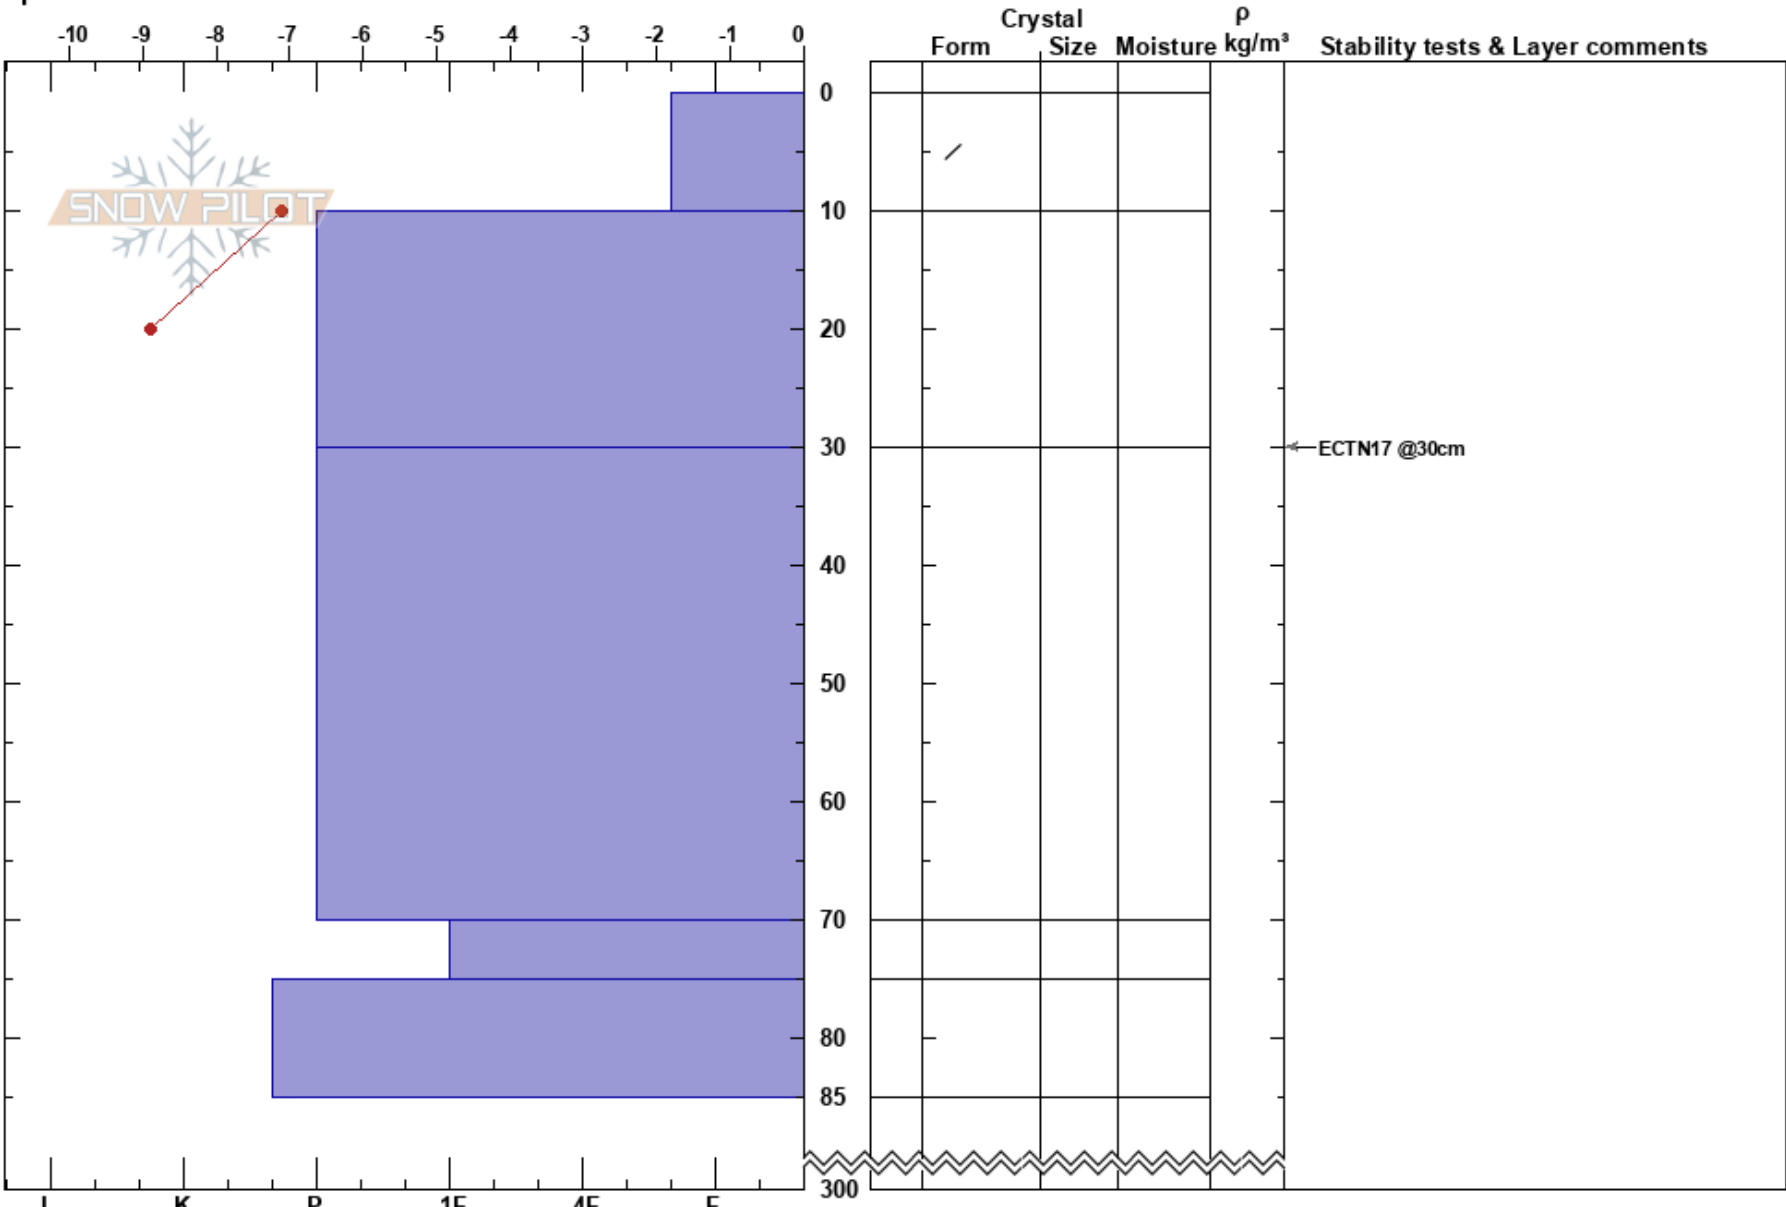

Offerkullen ALP
Risfjället
Sweden
Elevation: 935 m
Aspect: SE
Specifics:

Sebastian Wiklund
20/02/2024 - 11:00
Co-ord: 65.17901N, 15.45529E
Slope Angle: 30°
Wind Loading:

Stability: HS:300
Air Temperature: -1.7°C PF:10
Sky Cover: BKN
Precipitation: NO
Wind: SW Light Breeze
Layer Notes: