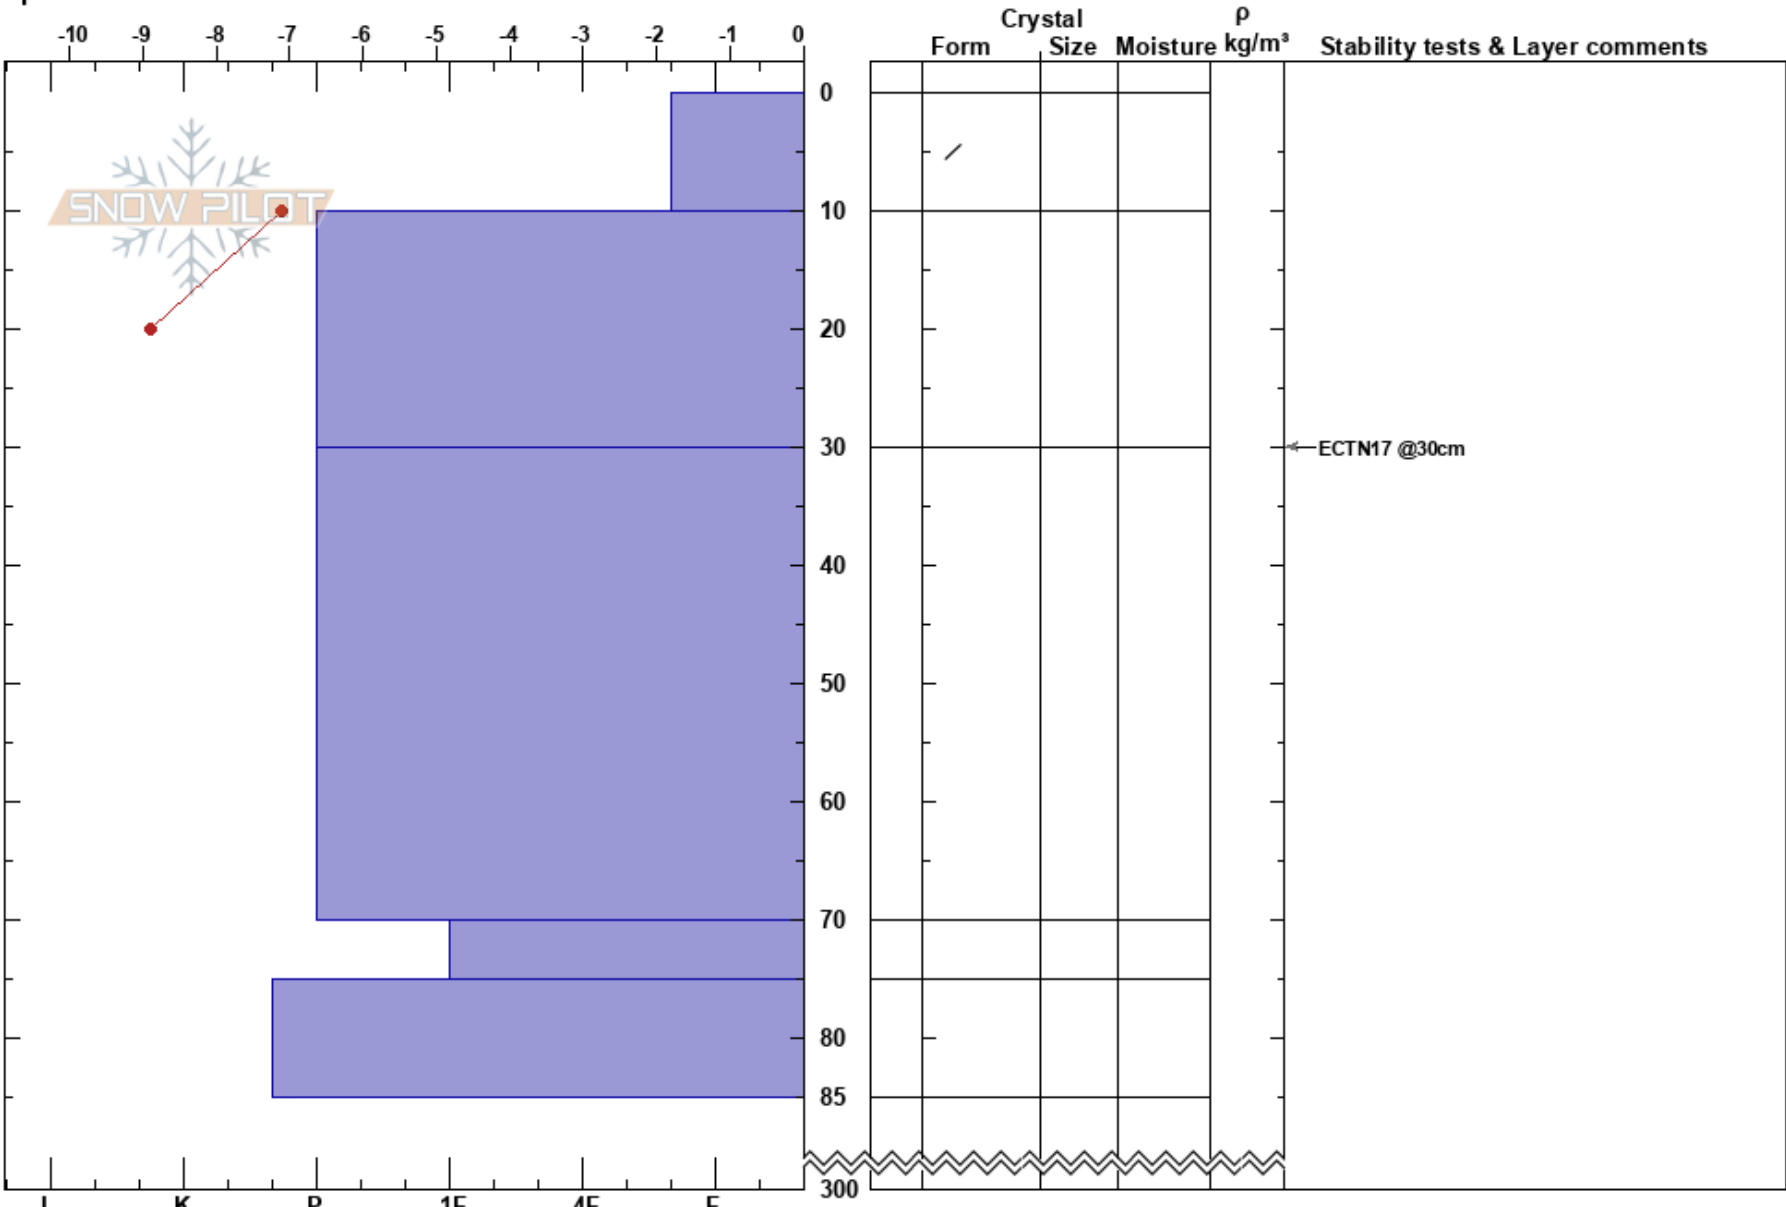

Offerkullen ALP
 Risfjället
 Sweden
Elevation: 935 m
Aspect: SE
Specifics:

Sebastian Wiklund
 20/02/2024 - 11:00
Co-ord: 65.17901N, 15.45529E
Slope Angle: 30°
Wind Loading:

Stability: HS:300
Air Temperature: -1.7°C **PF:**10
Sky Cover: BKN
Precipitation: NO
Wind: SW Light Breeze
Layer Notes: