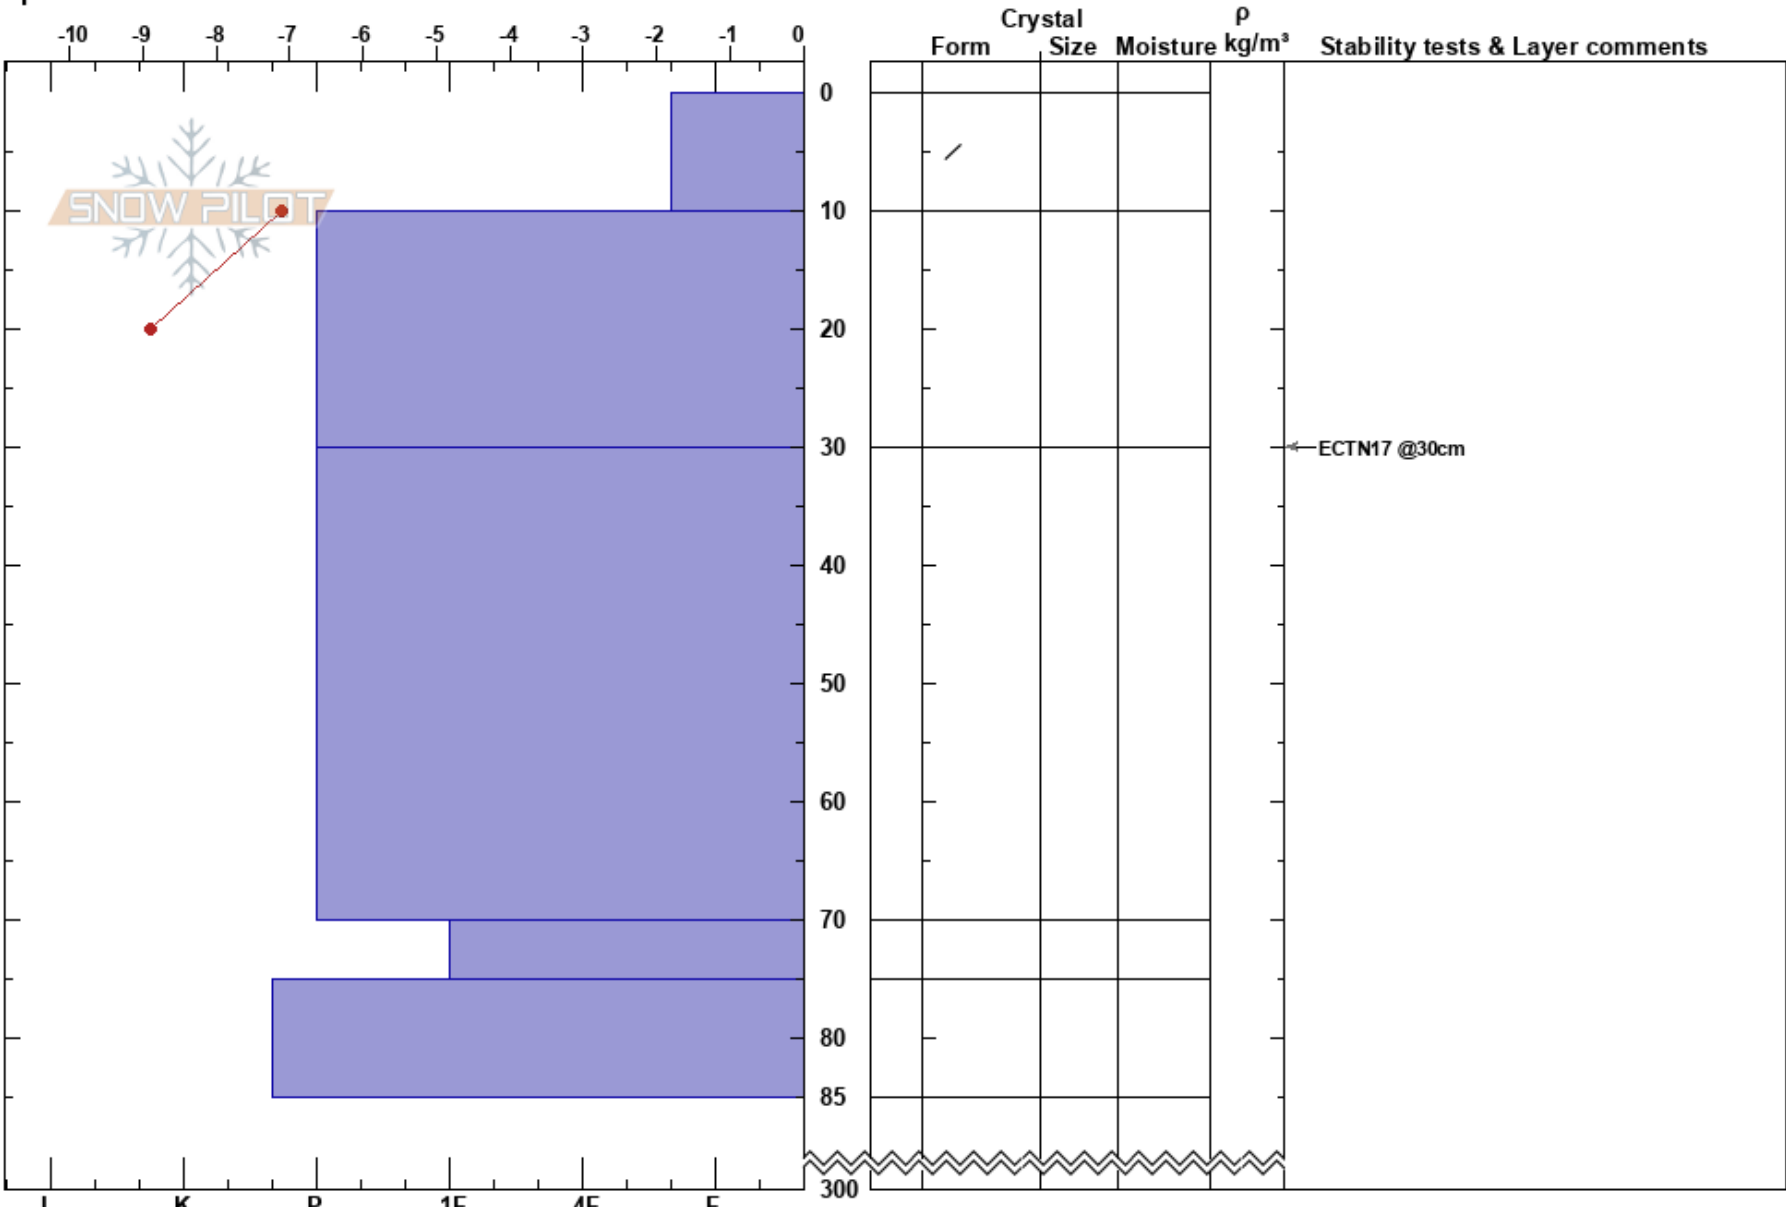

Offerkullen ALP  
Risfjället  
Sweden  
Elevation: 935 m  
Aspect: SE  
Specifics:

Sebastian Wiklund  
20/02/2024 - 11:00  
Co-ord: 65.17901N, 15.45529E  
Slope Angle: 30°  
Wind Loading:

Stability: HS:300  
Air Temperature: -1.7°C PF:10  
Sky Cover: BKN  
Precipitation: NO  
Wind: SW Light Breeze  
Layer Notes: