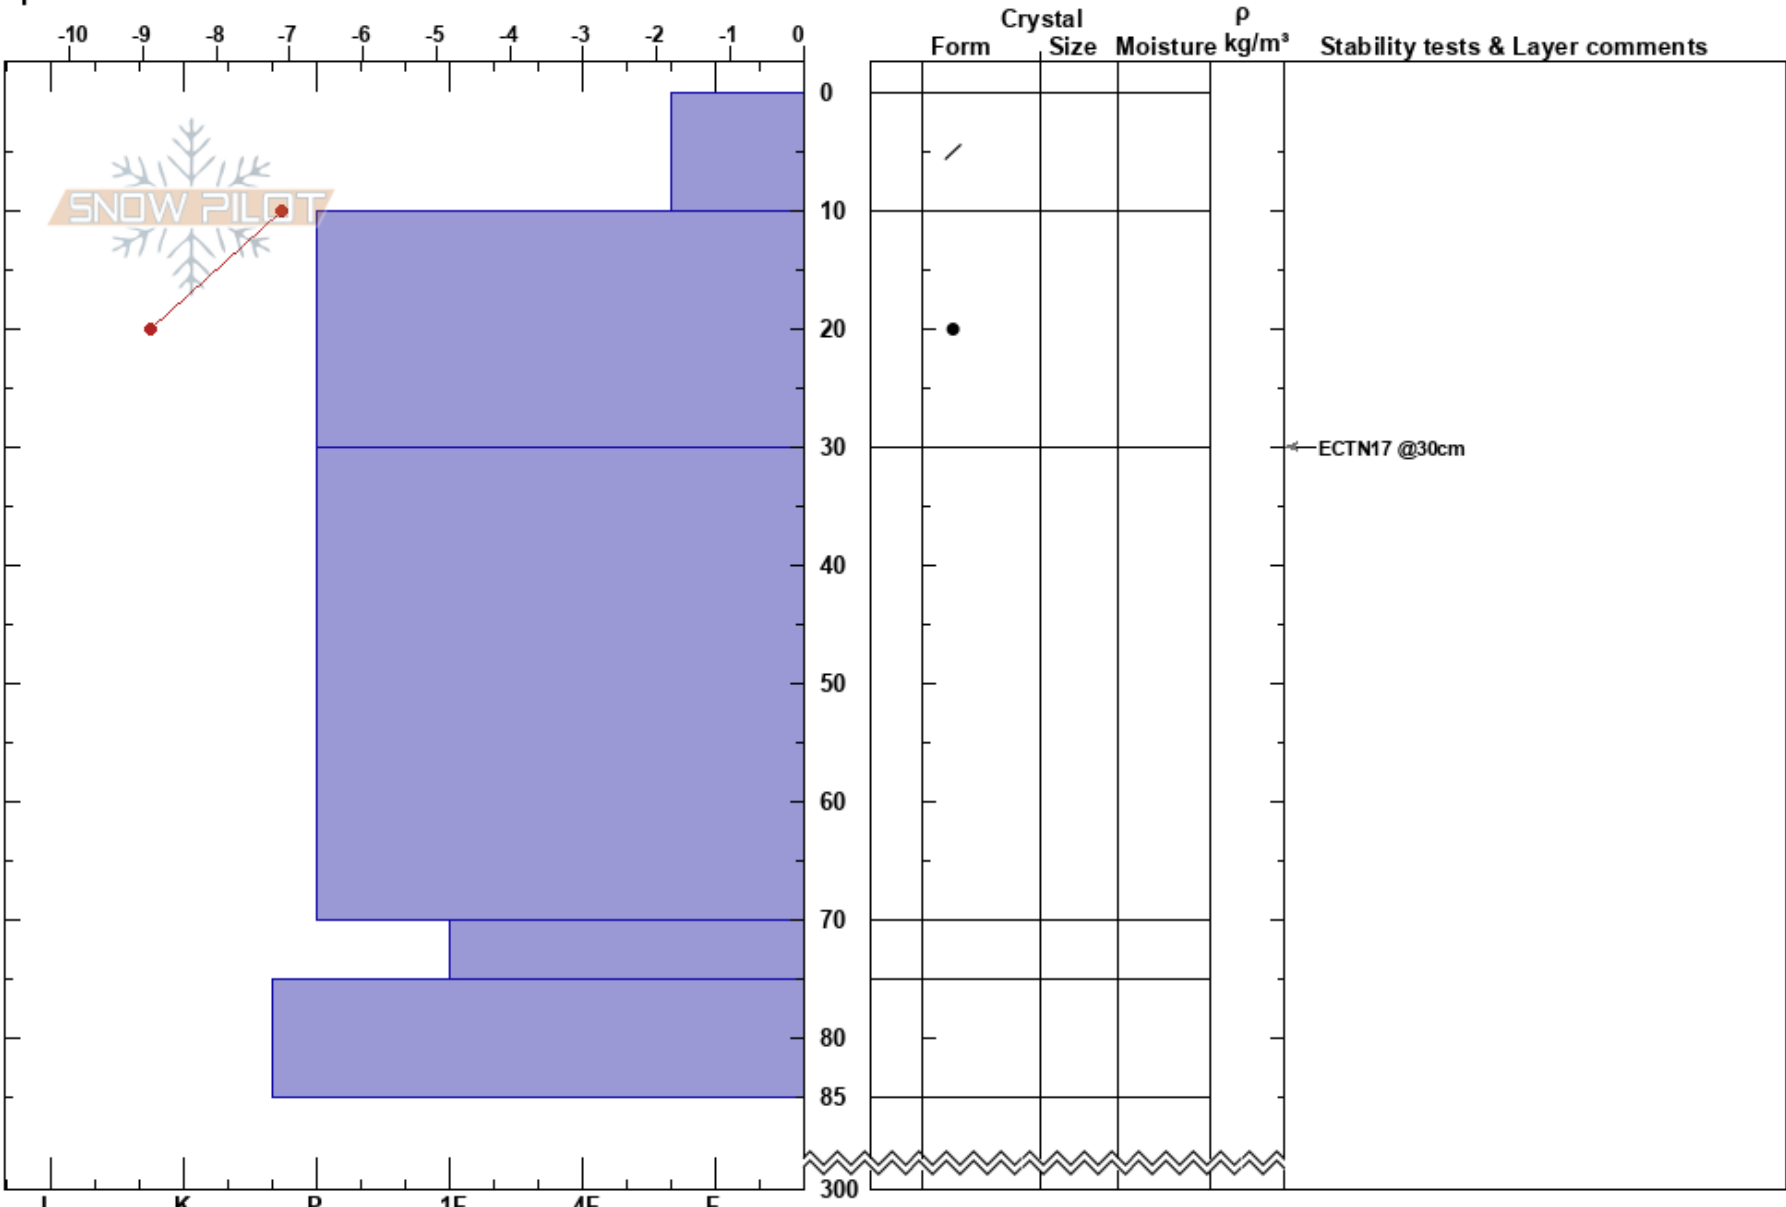

Offerkullen ALP
Risfjället
Sweden
Elevation: 935 m
Aspect: SE
Specifics:

Sebastian Wiklund
20/02/2024 - 11:00
Co-ord: 65.17901N, 15.45529E
Slope Angle: 30°
Wind Loading:

Stability: HS:300
Air Temperature: -1.7°C PF:10
Sky Cover: BKN
Precipitation: NO
Wind: SW Light Breeze
Layer Notes: