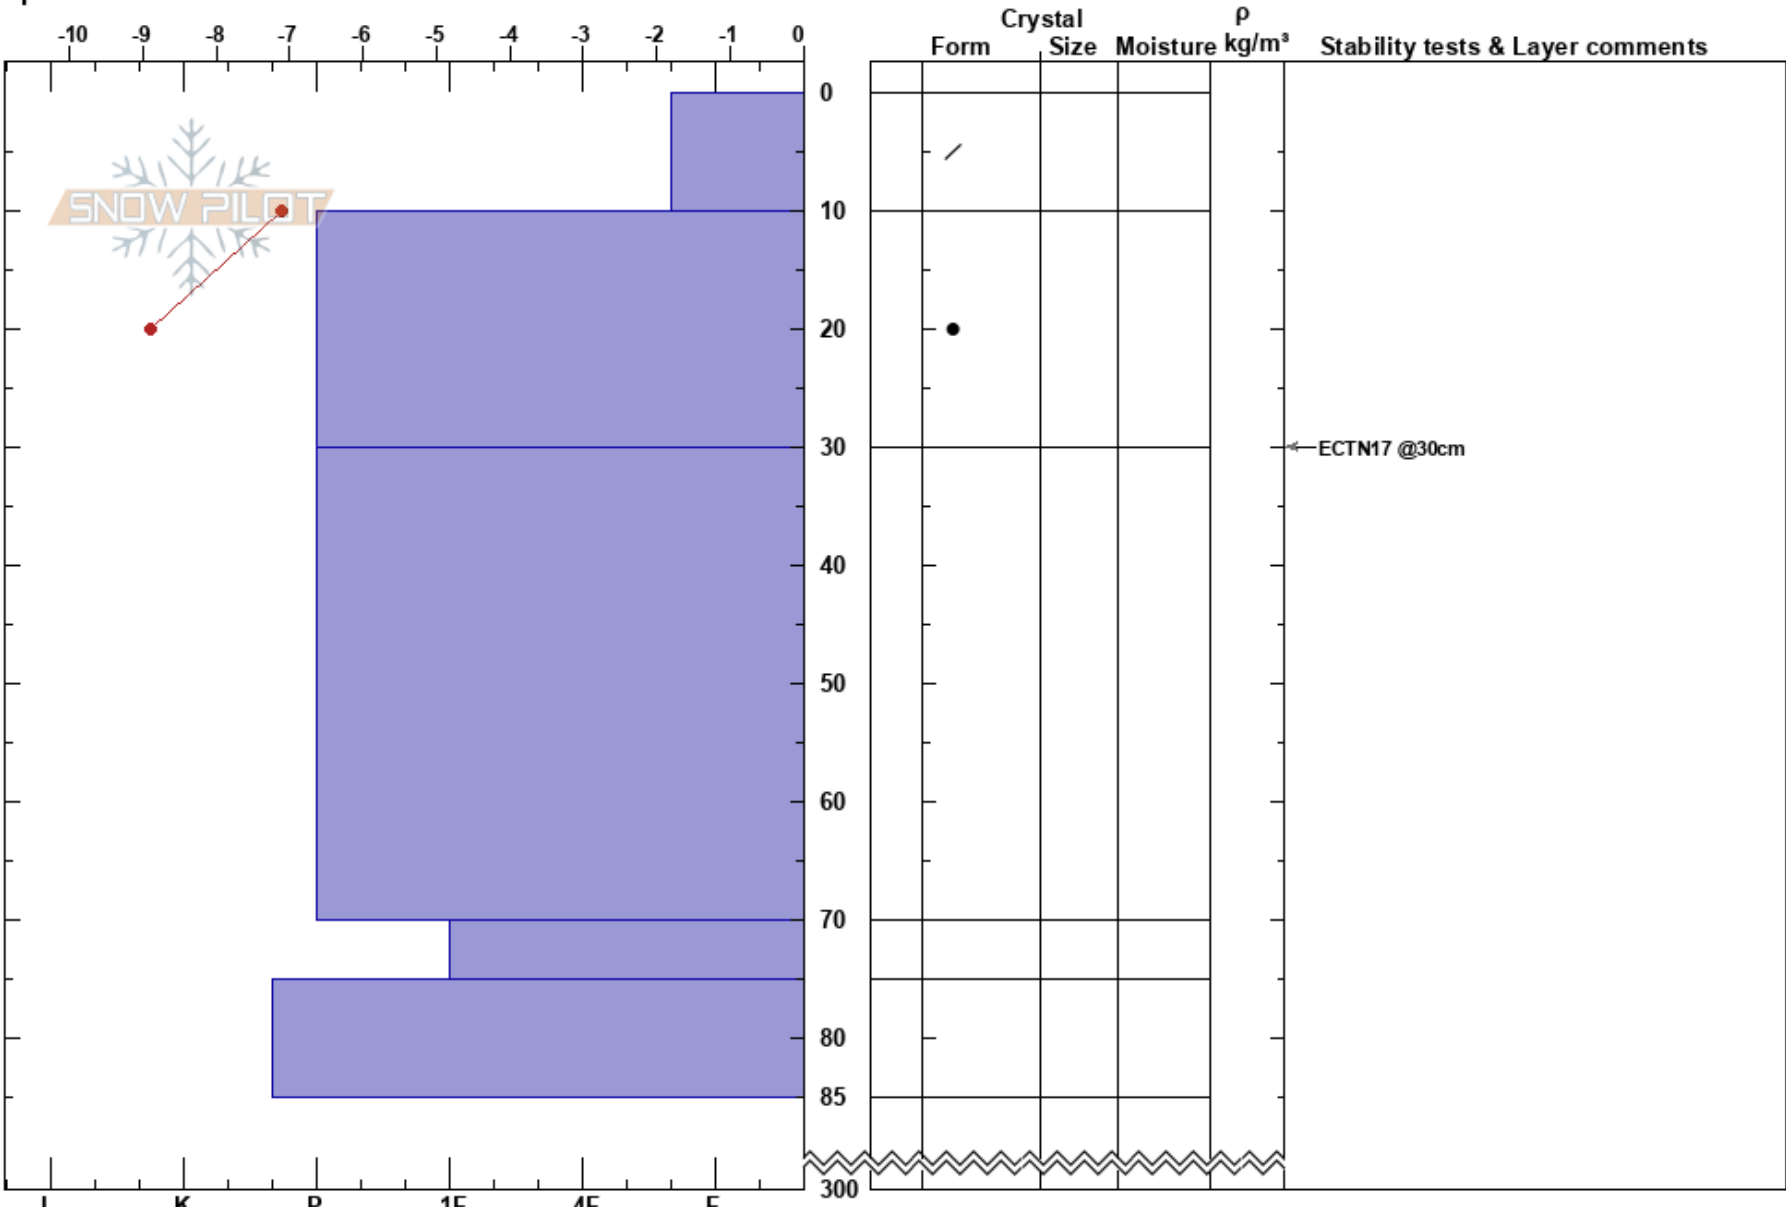

Offerkullen ALP
Risfjället
Sweden
Elevation: 935 m
Aspect: SE
Specifics:

Sebastian Wiklund
20/02/2024 - 11:00
Co-ord: 65.17901N, 15.45529E
Slope Angle: 30°
Wind Loading:

Stability:
Air Temperature: -1.7°C
Sky Cover: BKN
Precipitation: NO
Wind: SW Light Breeze

HS:300
Layer Notes:

Notes: