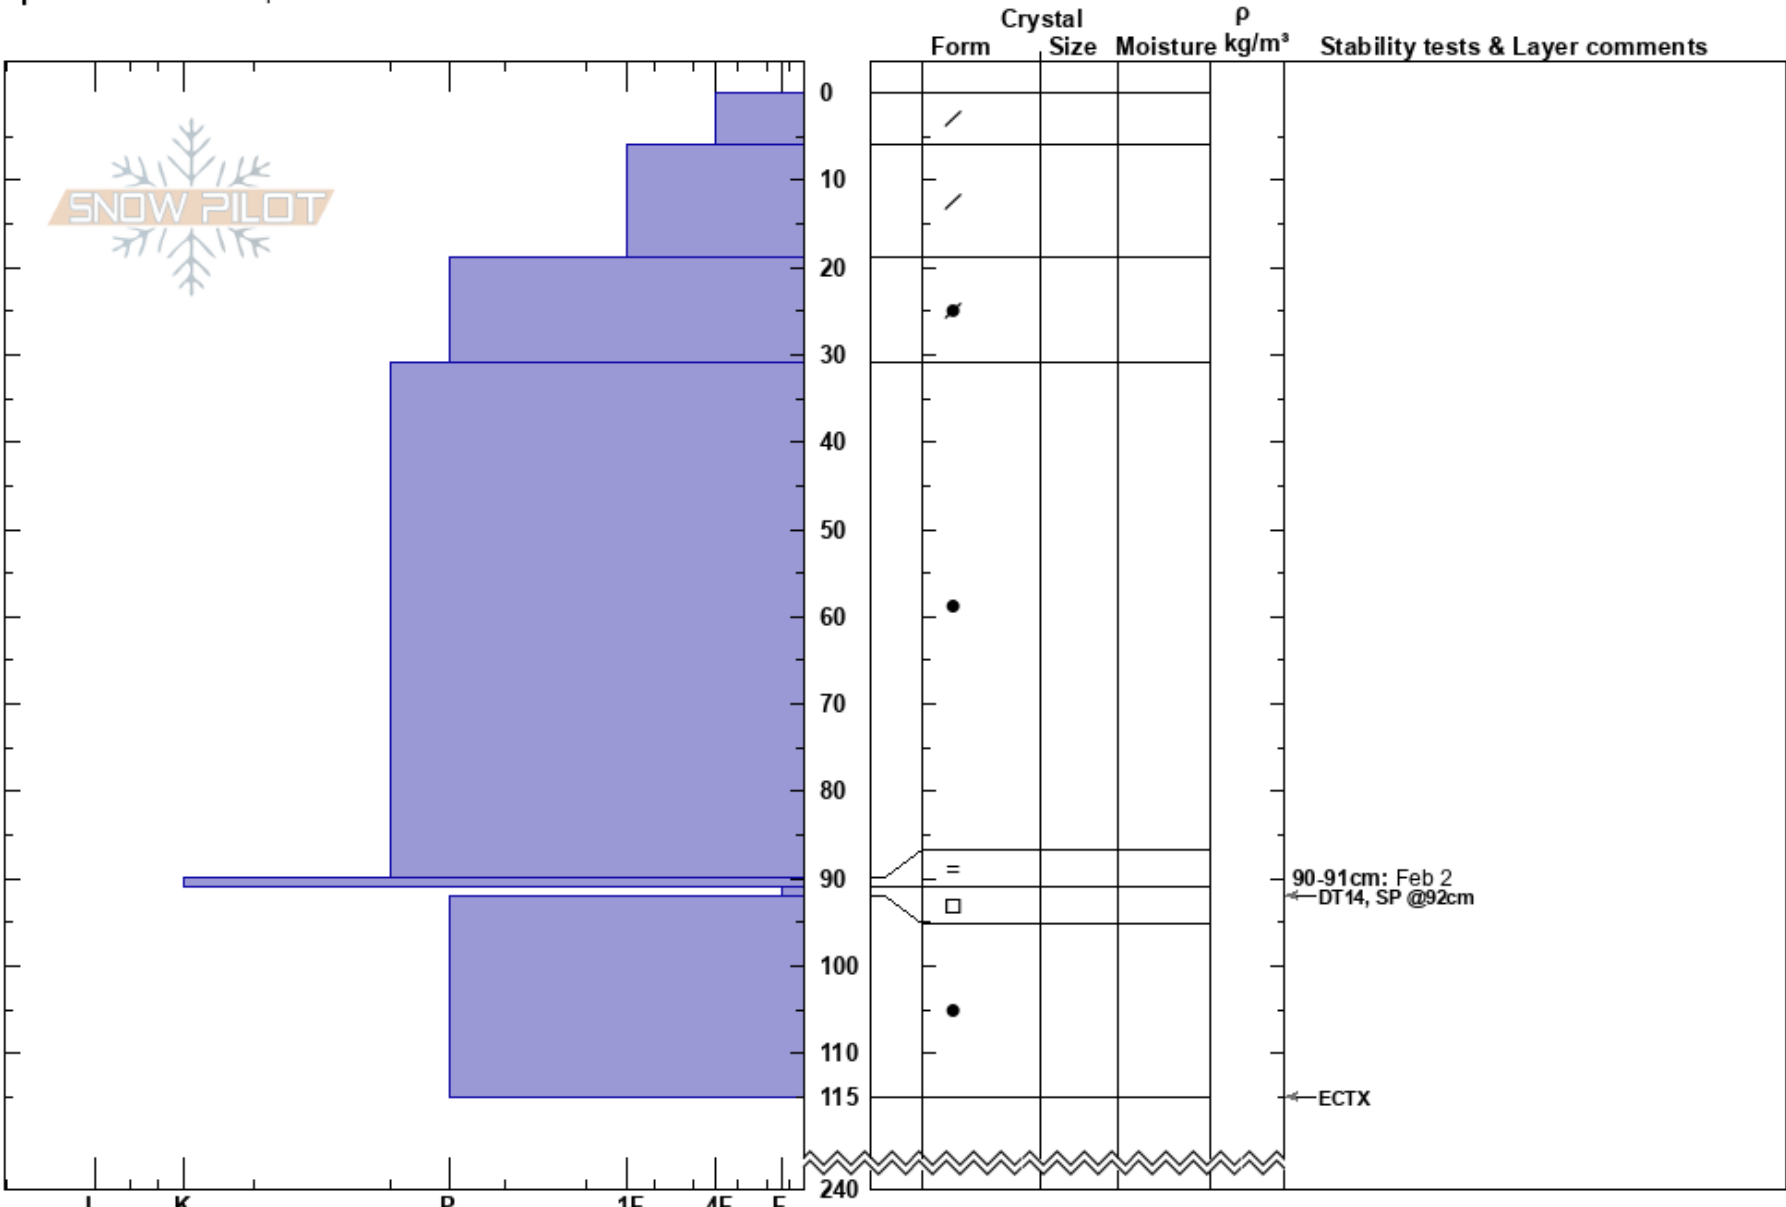

Vänster Hamra Övre Sz
 Funäsfjällen
 Sweden
Elevation: 1050 m
Aspect: E
Specifics: We skied slope

John Wilcoxon
 20/02/2024 - 09:05
Co-ord: 33V 360364E 6940011N
Slope Angle: 28°
Wind Loading: previous

Stability: Good
Air Temperature:
Sky Cover: BKN
Precipitation: NO
Wind: SW Light Breeze

HS:240
PS: 2
Layer Notes:
 90-91cm: Feb 2
 91-92cm: Problematic layer

Notes: OBJ: stabilitetstest i drevsnöflak och kartlägga Feb 2 IF