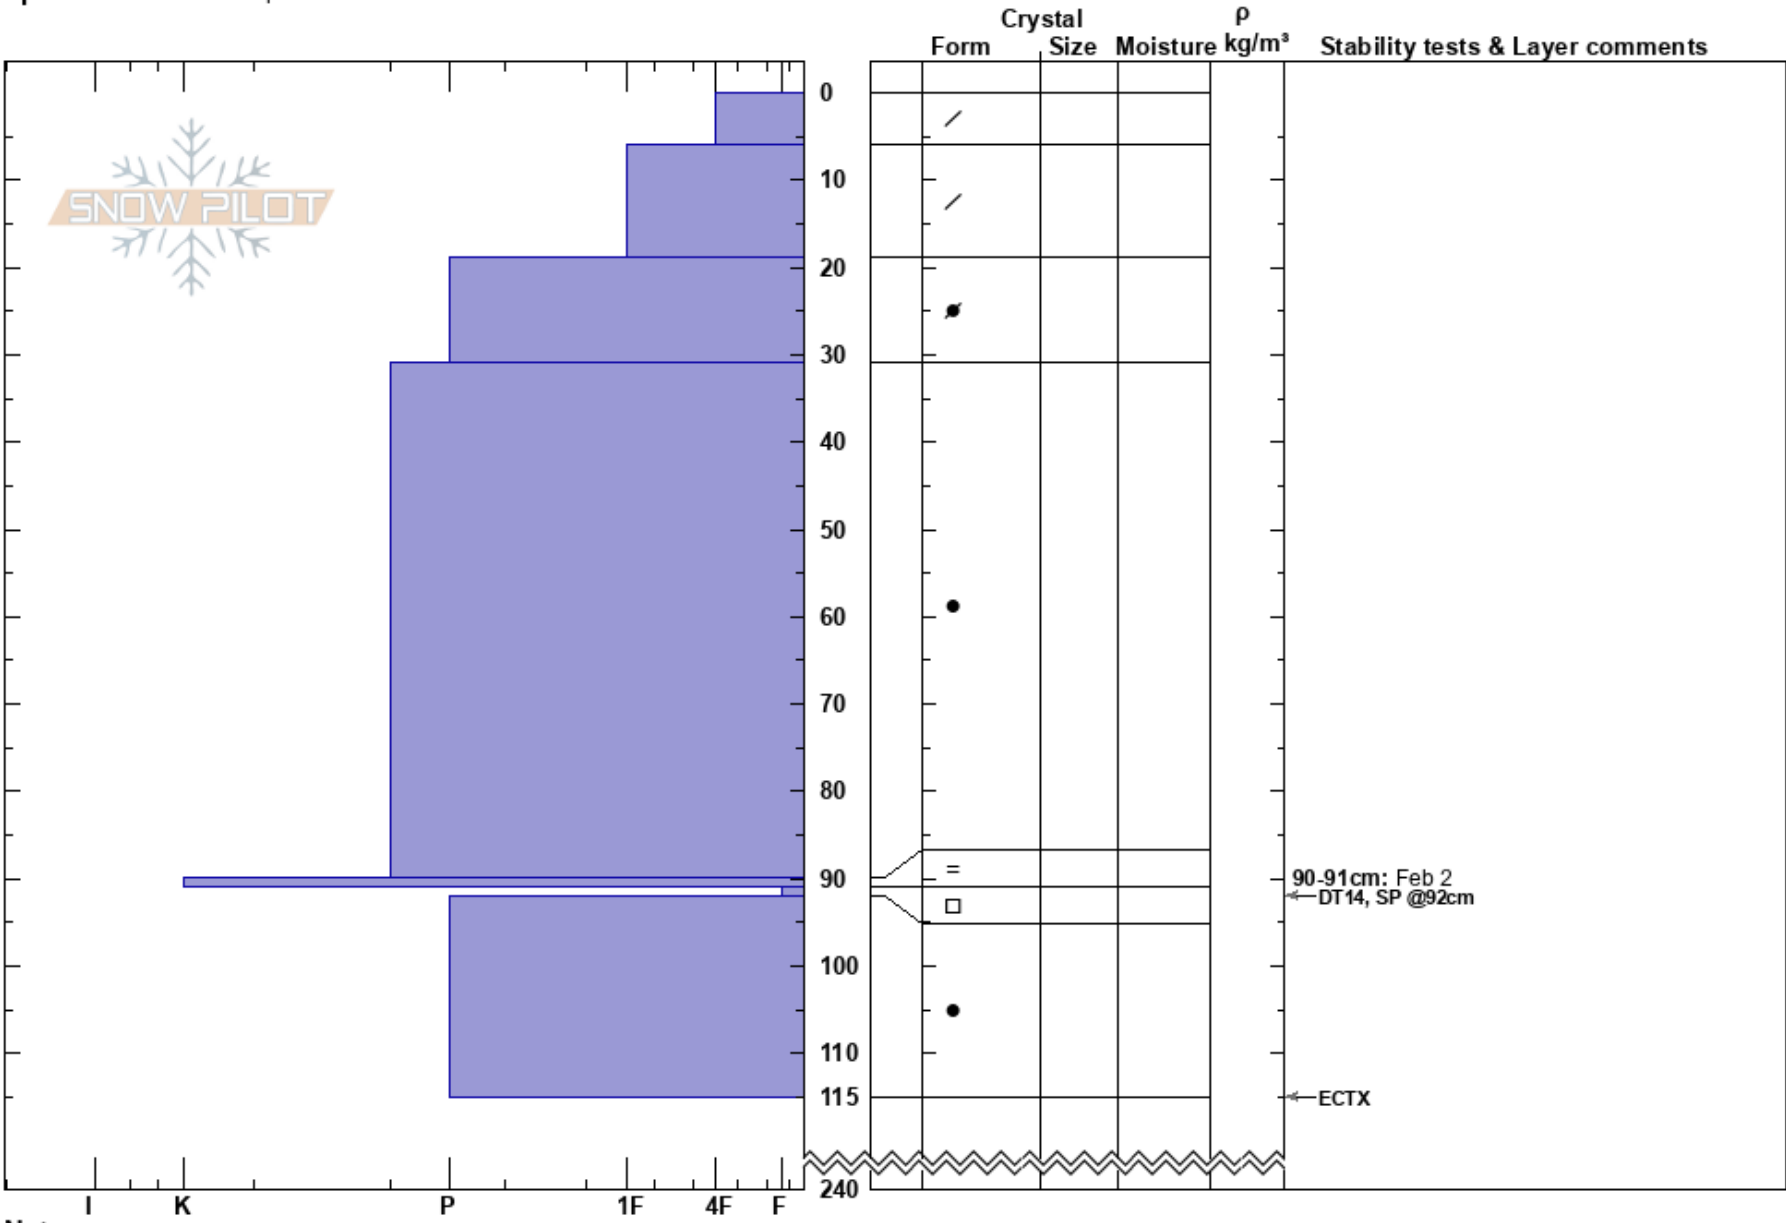

Vänster Hamra Övre Sz
 Funäsfjällen
 Sweden
Elevation: 1050 m
Aspect: E
Specifics: We skied slope

John Wilcoxon
 20/02/2024 - 09:05
Co-ord: 33V 360364E 6940011N
Slope Angle: 28°
Wind Loading: previous

Stability: Good
Air Temperature:
Sky Cover: BKN
Precipitation: NO
Wind: SW Light Breeze

HS:240
PS: 2
Layer Notes:
 90-91cm: Feb 2
 91-92cm: Problematic layer

Notes: OBJ: stabilitetstest i drevsnöflak och kartlägga Feb 2 IF