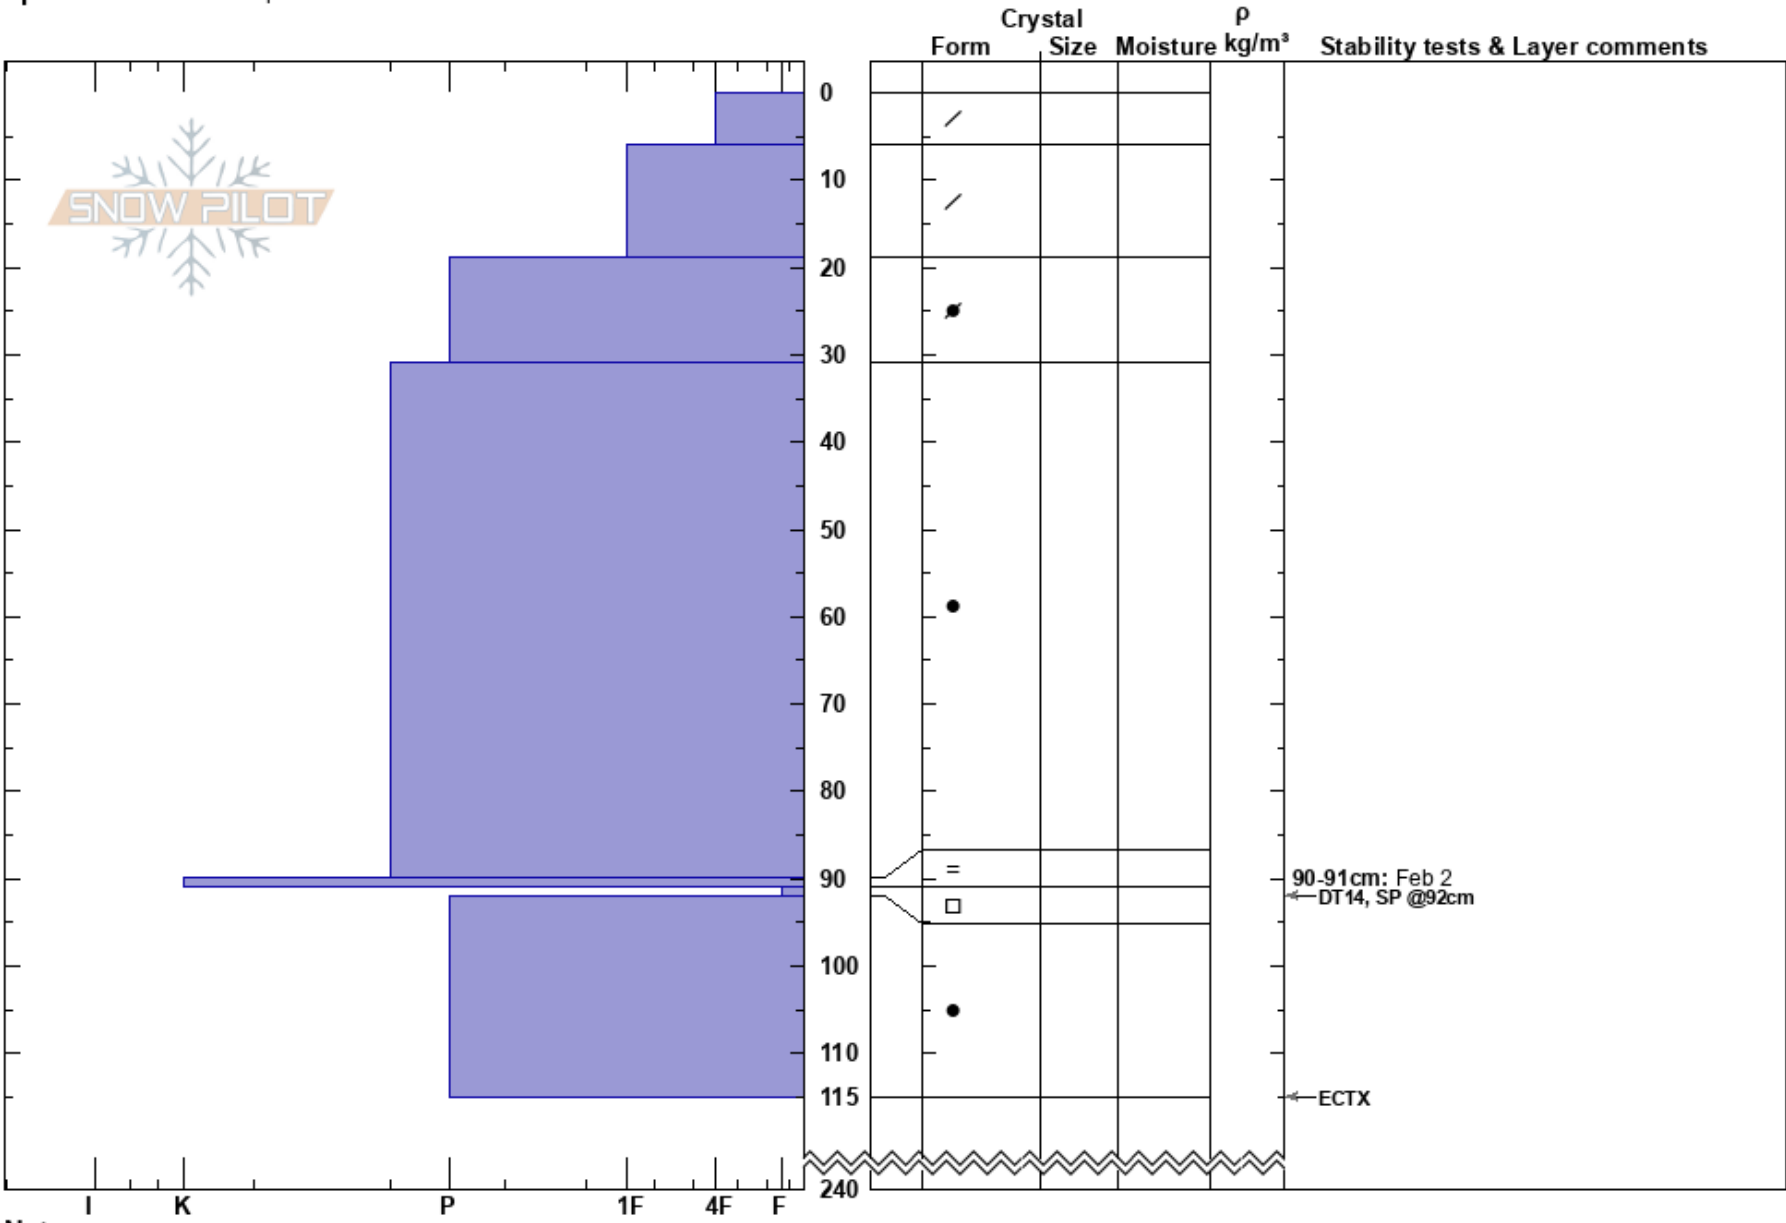

Vänster Hamra Övre Sz
 Funäsfjällen
 Sweden
Elevation: 1050 m
Aspect: E
Specifics: We skied slope

John Wilcoxon
 20/02/2024 - 09:05
Co-ord: 33V 360364E 6940011N
Slope Angle: 28°
Wind Loading: previous

Stability: Good
Air Temperature:
Sky Cover: BKN
Precipitation: NO
Wind: SW Light Breeze

HS:240
PS: 2
Layer Notes:
 90-91cm: Feb 2
 91-92cm: Problematic layer

Notes: OBJ: stabilitetstest i drevsnöflak och kartläggning Feb 2 IF