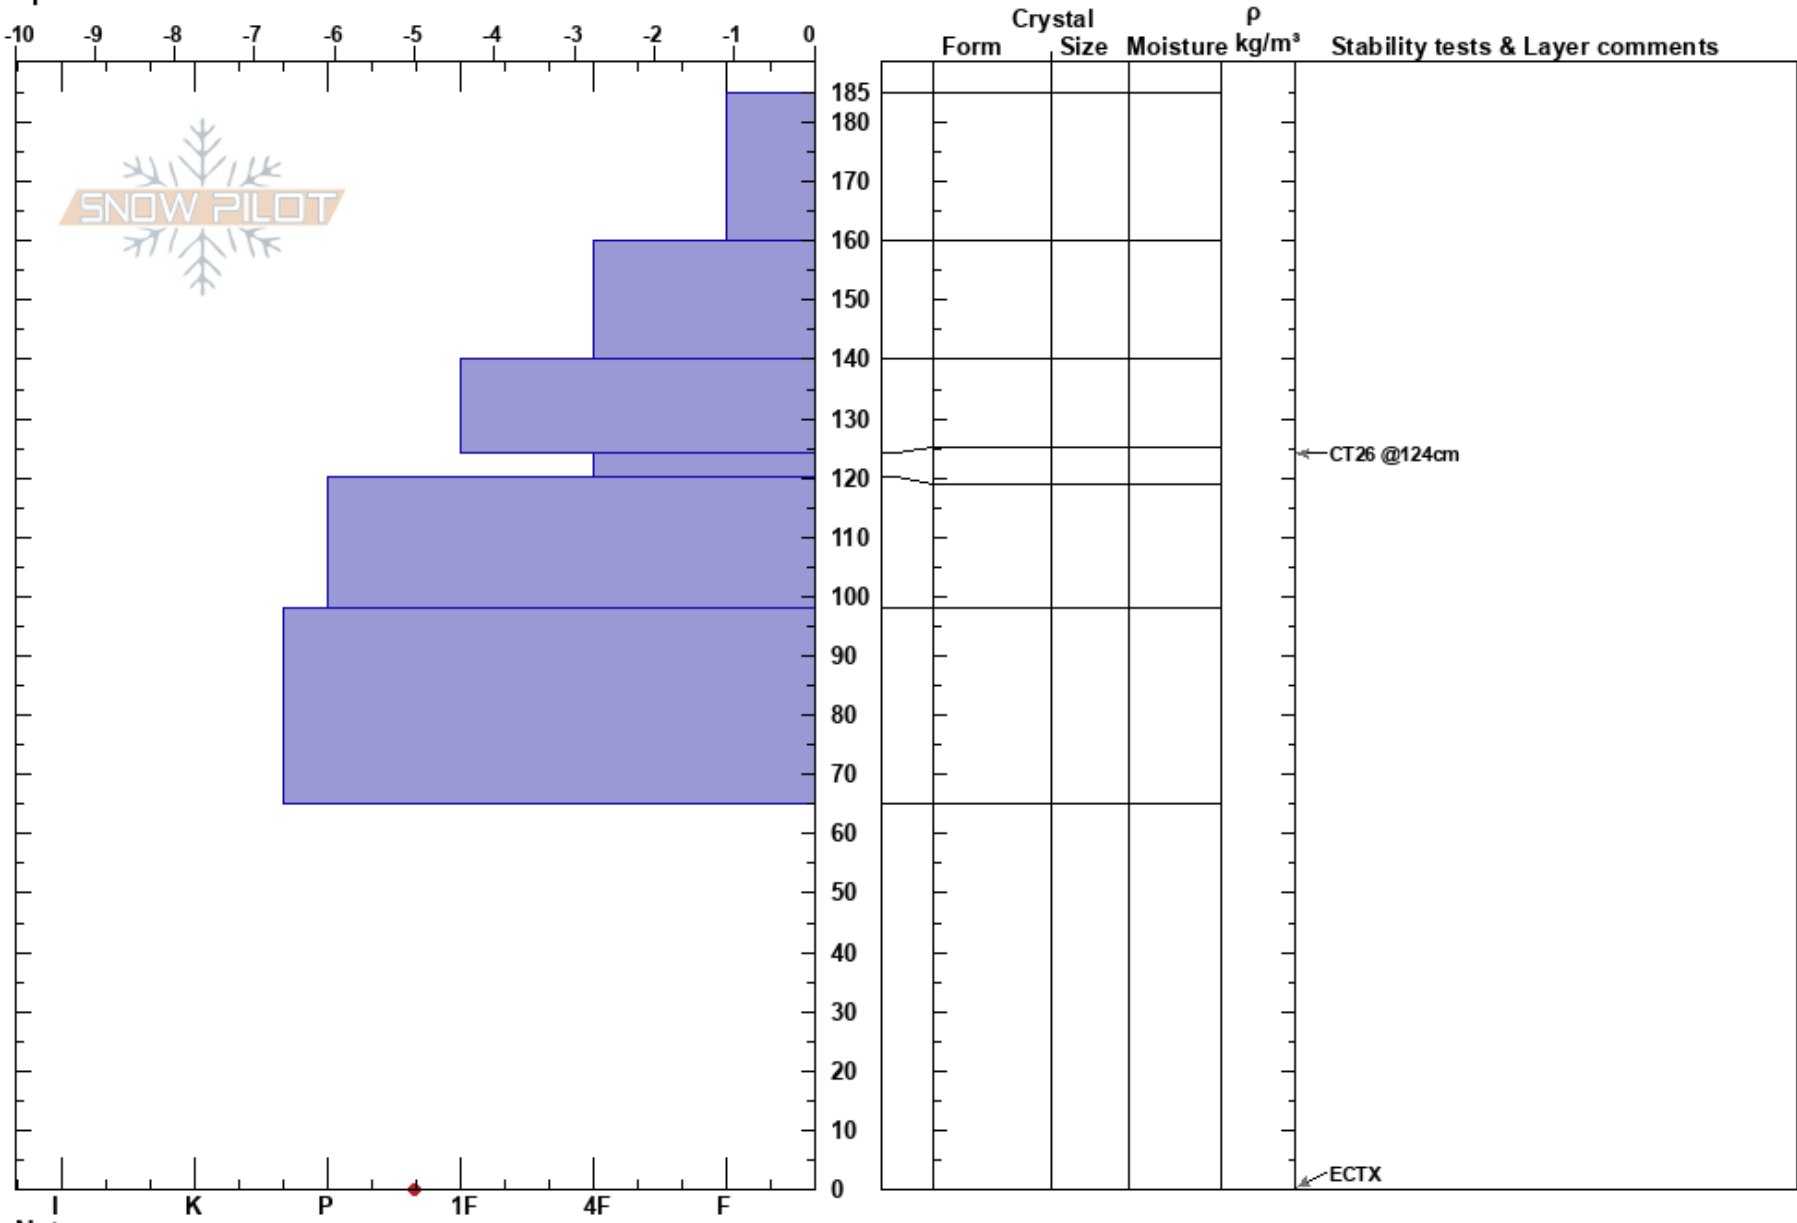

Prospect Zone
 San Juan Range
 CO
 Elevation: 3536 m
 Aspect: 50°
 Specifics:

Allen Gimet
 02/19/2024 - 3:13pm
 Co-ord:
 Slope Angle: 26°
 Wind Loading:

Stability: **HS:185**
 Air Temperature: -5°C
 Sky Cover: CLR
 Precipitation: NO
 Wind: Calm
 Layer Notes:
 124-120cm: Problematic layer

Notes: We tested the upper 120cm of the snowpack targeting the 2-2-24 weak layer.