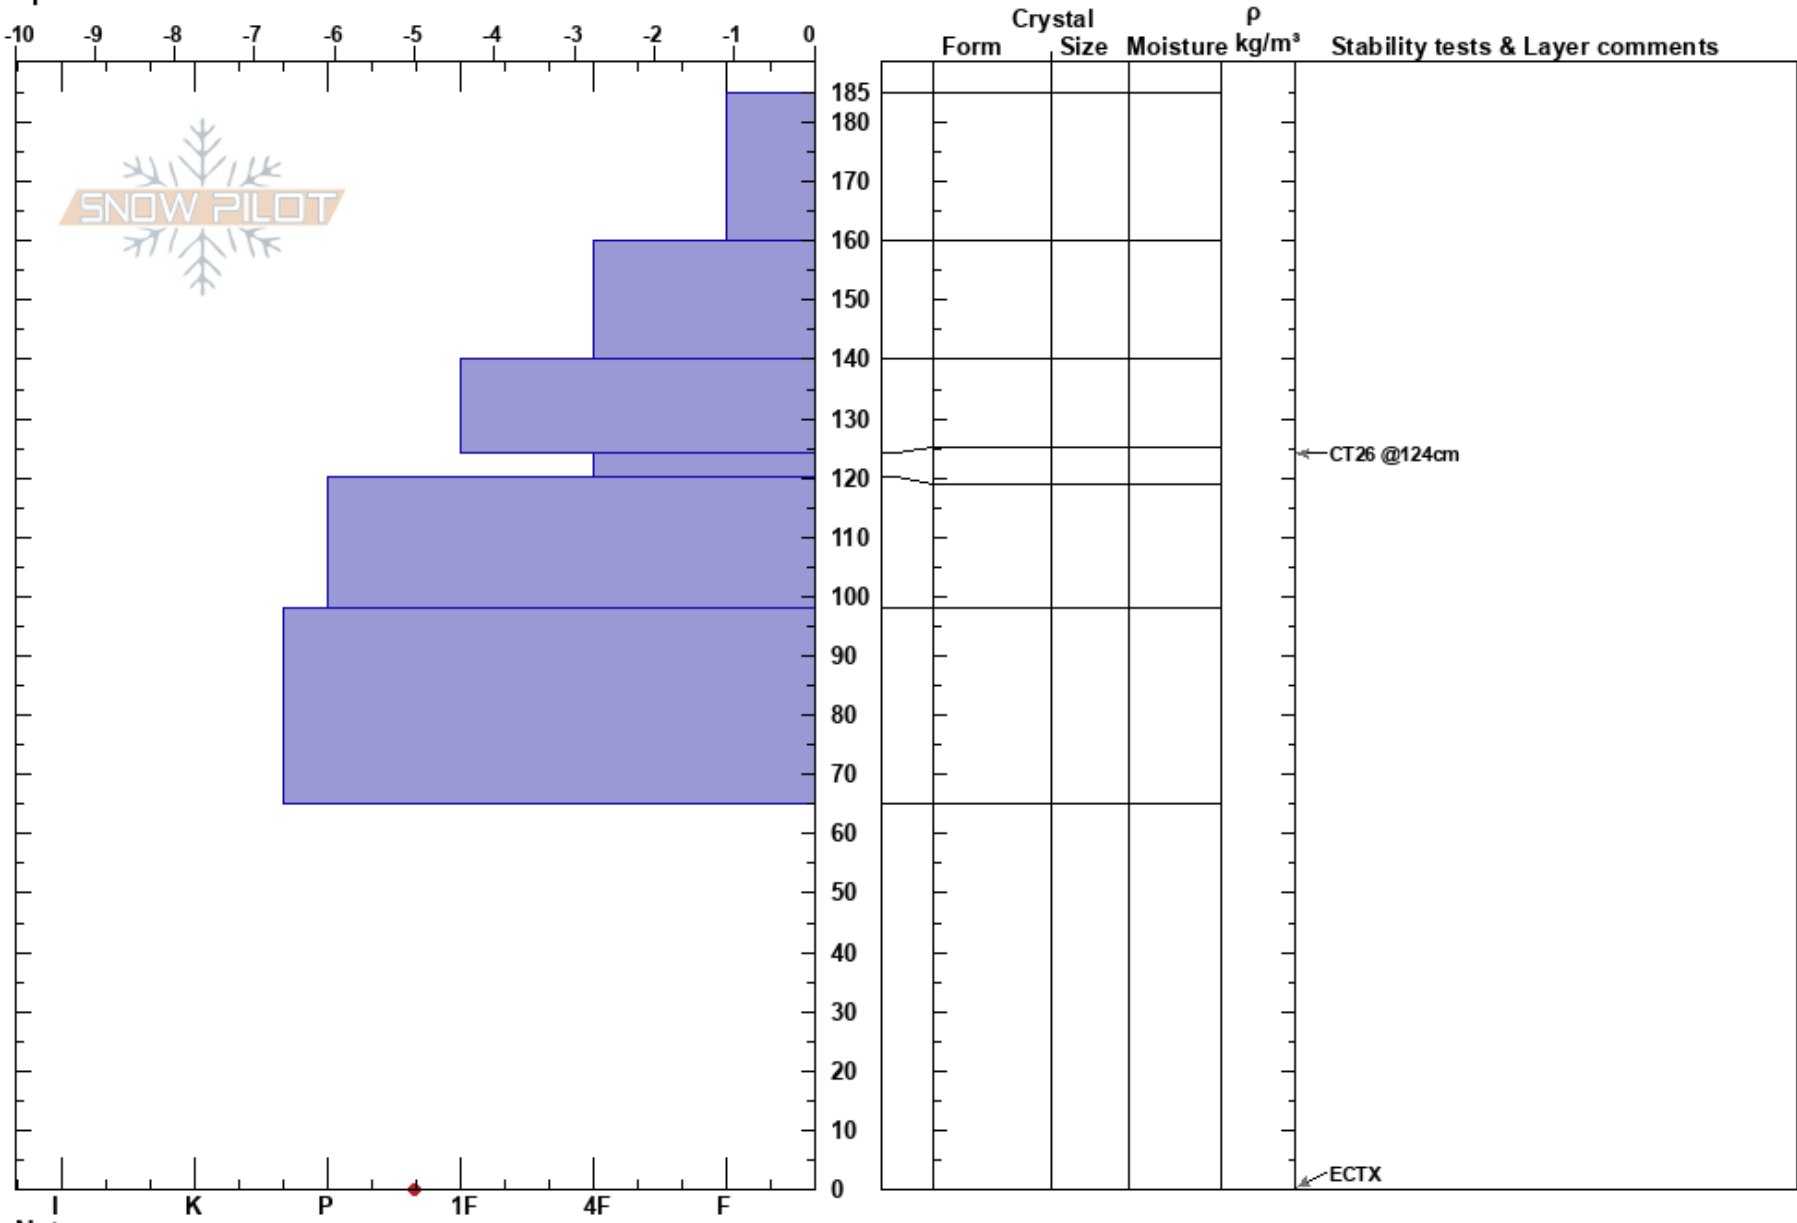

Prospect Zone  
 San Juan Range  
 CO  
 Elevation: 3536 m  
 Aspect: 50°  
 Specifics:

Allen Giemet  
 02/19/2024 - 3:13pm  
 Co-ord:  
 Slope Angle: 26°  
 Wind Loading:

Stability: **HS:185**  
 Air Temperature: -5°C  
 Sky Cover: CLR  
 Precipitation: NO  
 Wind: Calm  
 Layer Notes:  
 124-120cm: Problematic layer

Notes: We tested the upper 120cm of the snowpack targeting the 2-2-24 weak layer.