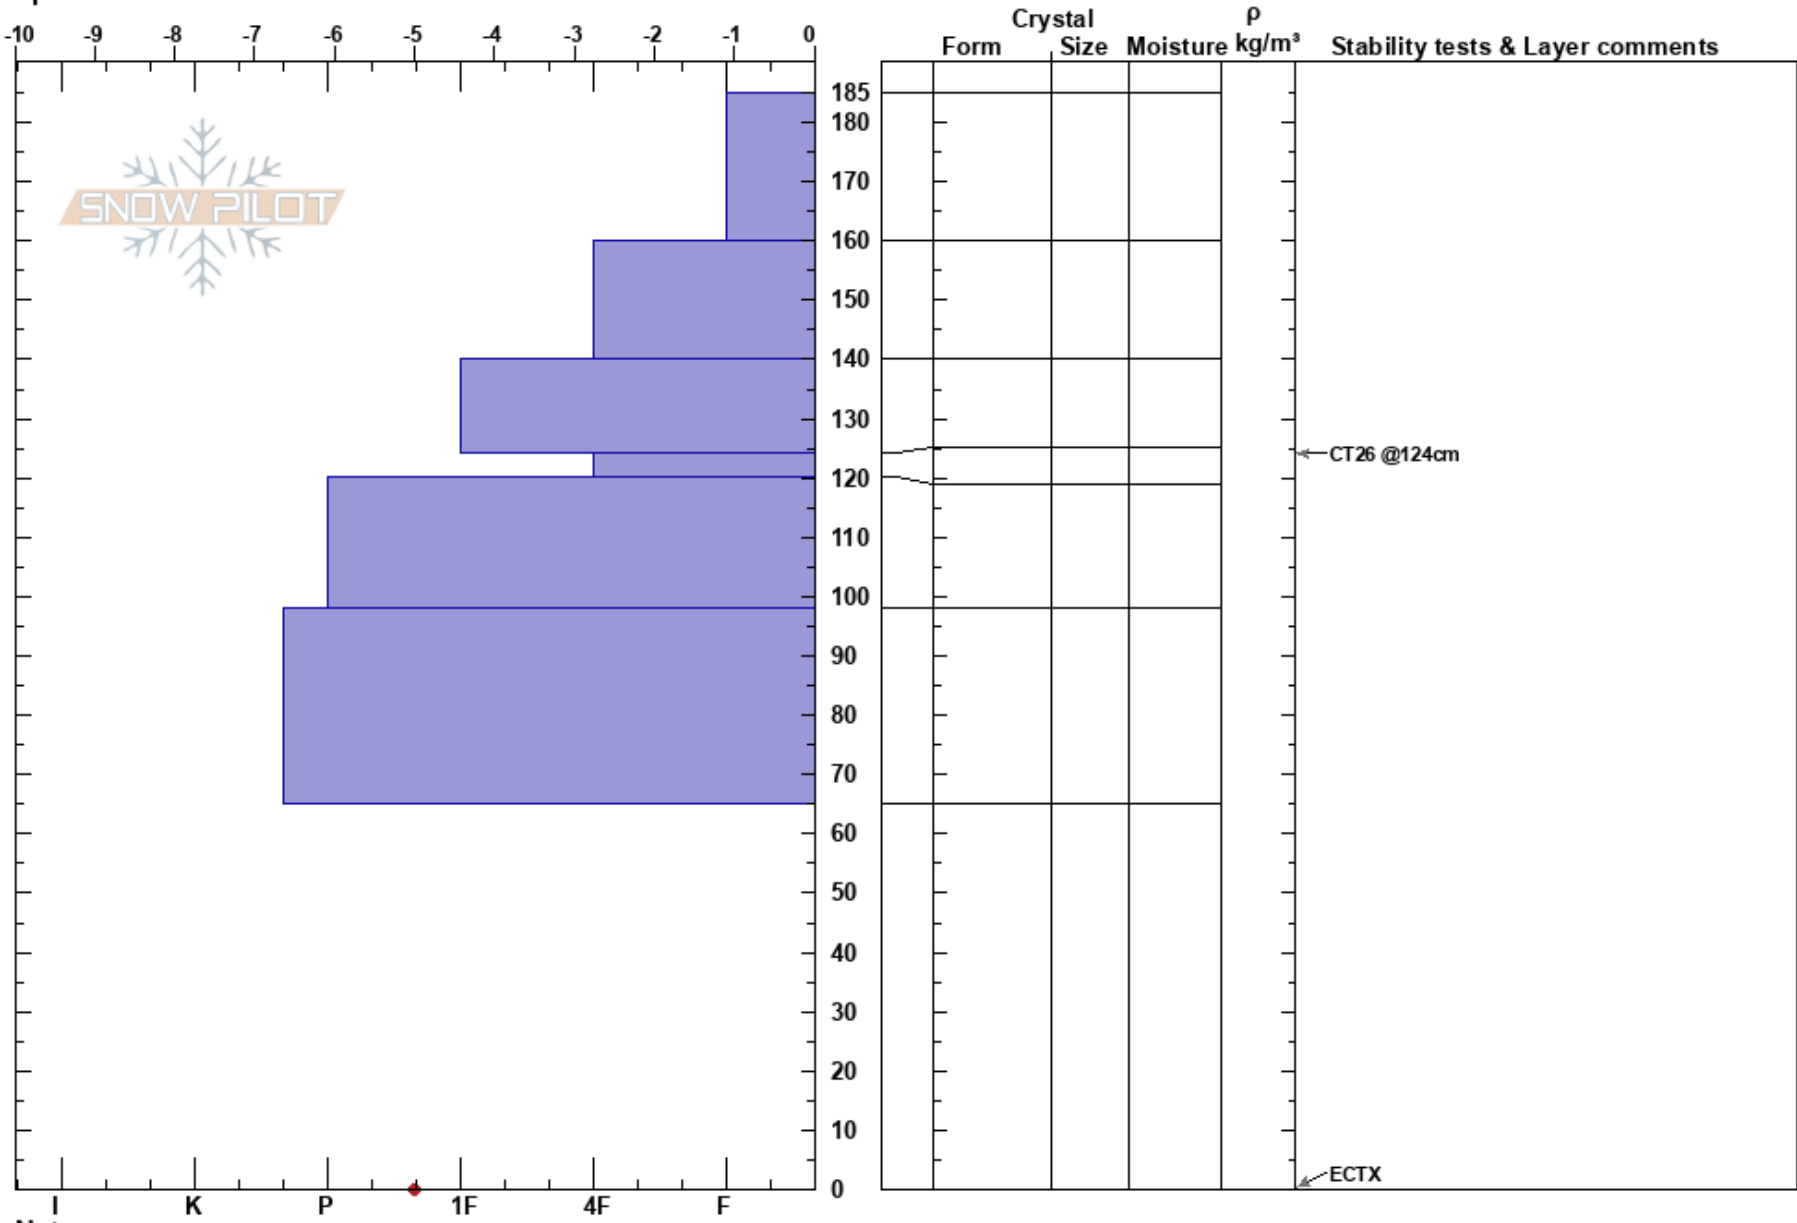

Prospect Zone  
 San Juan Range  
 CO  
 Elevation: 3536 m  
 Aspect: 50°  
 Specifics:

Allen Giemet  
 02/19/2024 - 3:13pm  
 Co-ord:  
 Slope Angle: 26°  
 Wind Loading:

Stability:  
 Air Temperature: -5°C  
 Sky Cover: CLR  
 Precipitation: NO  
 Wind: Calm

HS:185  
 Layer Notes:  
 124-120cm:Problematic layer

Notes: We tested the upper 120cm of the snowpack targeting the 2-2-24 weak layer.