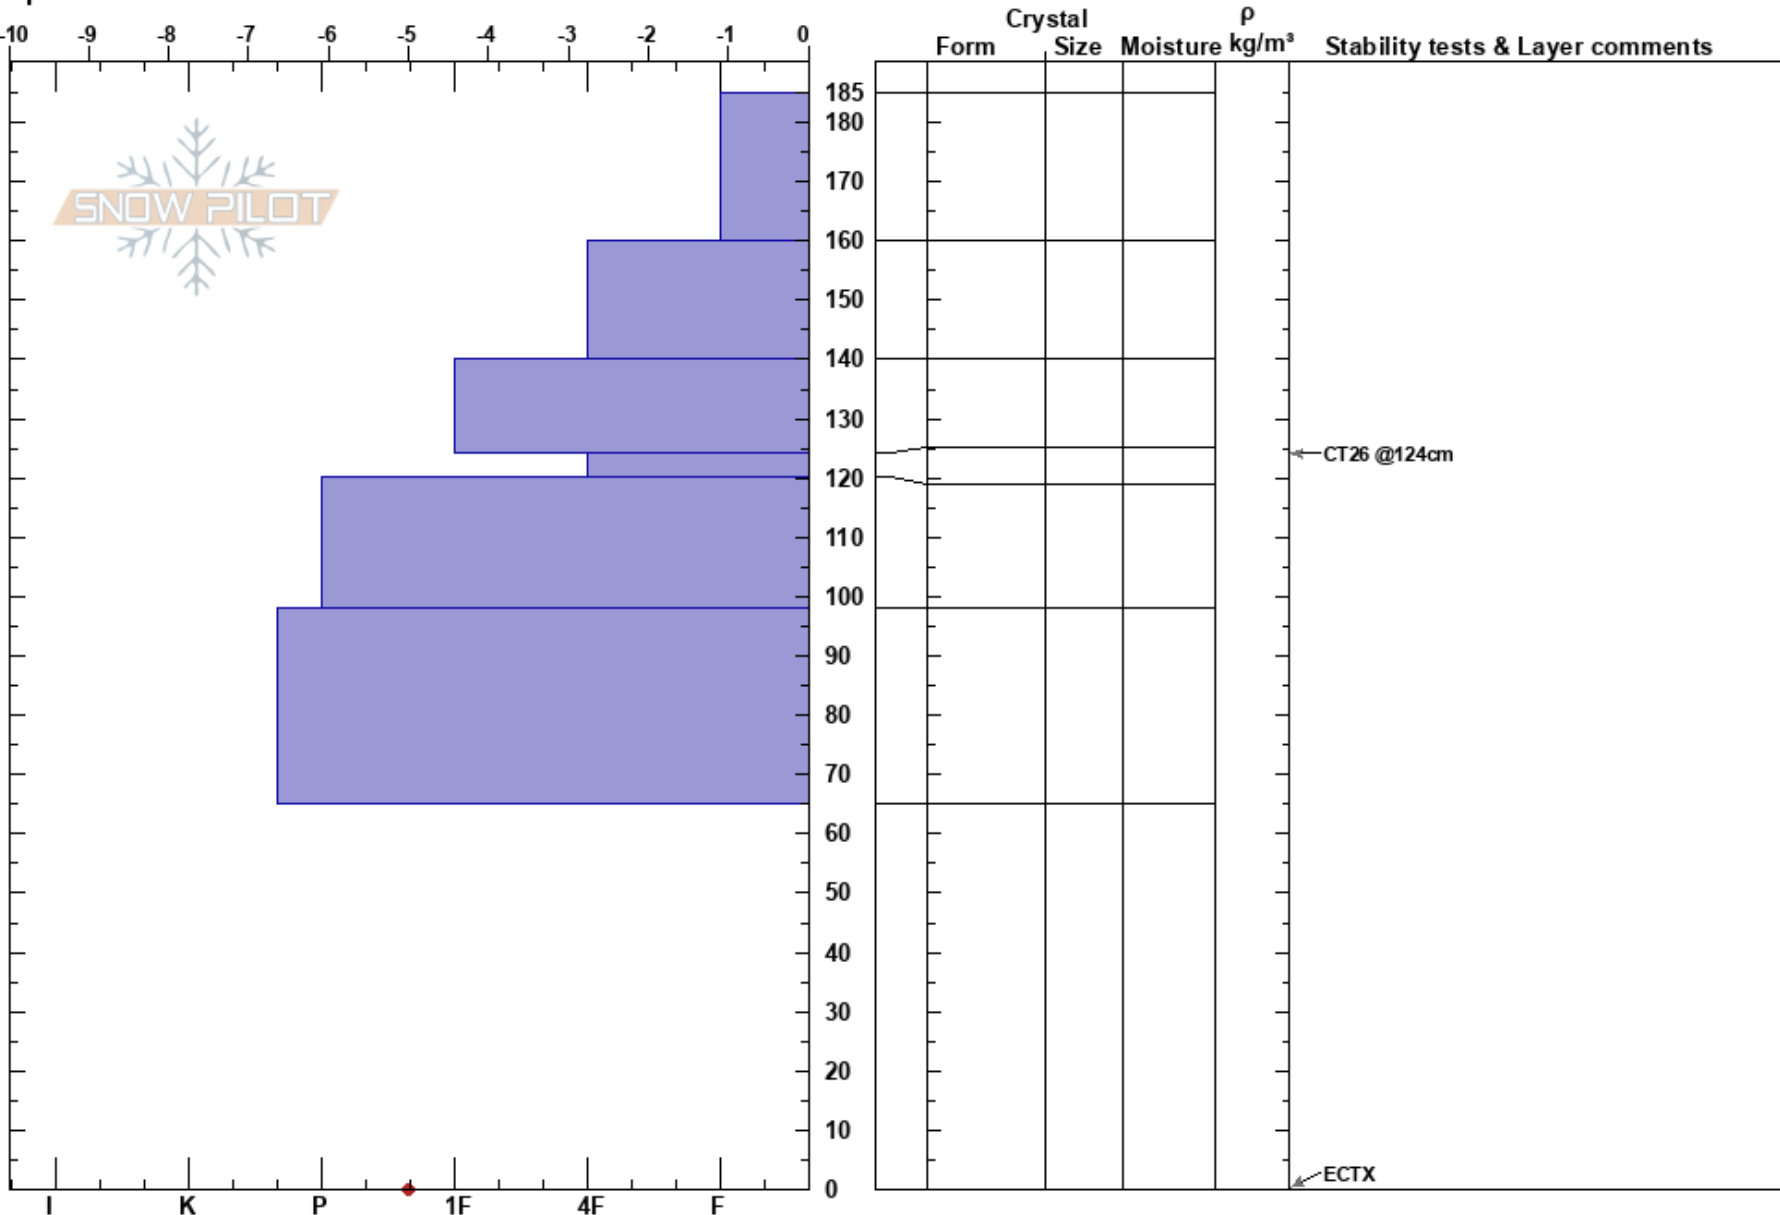

Prospect Zone  
 San Juan Range  
 CO  
 Elevation: 3536 m  
 Aspect: 50°  
 Specifics:

Allen Giemet  
 02/19/2024 - 3:13pm  
 Co-ord:  
 Slope Angle: 26°  
 Wind Loading:

Stability:  
 Air Temperature: -5°C  
 Sky Cover: CLR  
 Precipitation: NO  
 Wind: Calm

HS:185  
 Layer Notes:  
 124-120cm:Problematic layer

Notes: We tested the upper 120cm of the snowpack targeting the 2-2-24 weak layer.