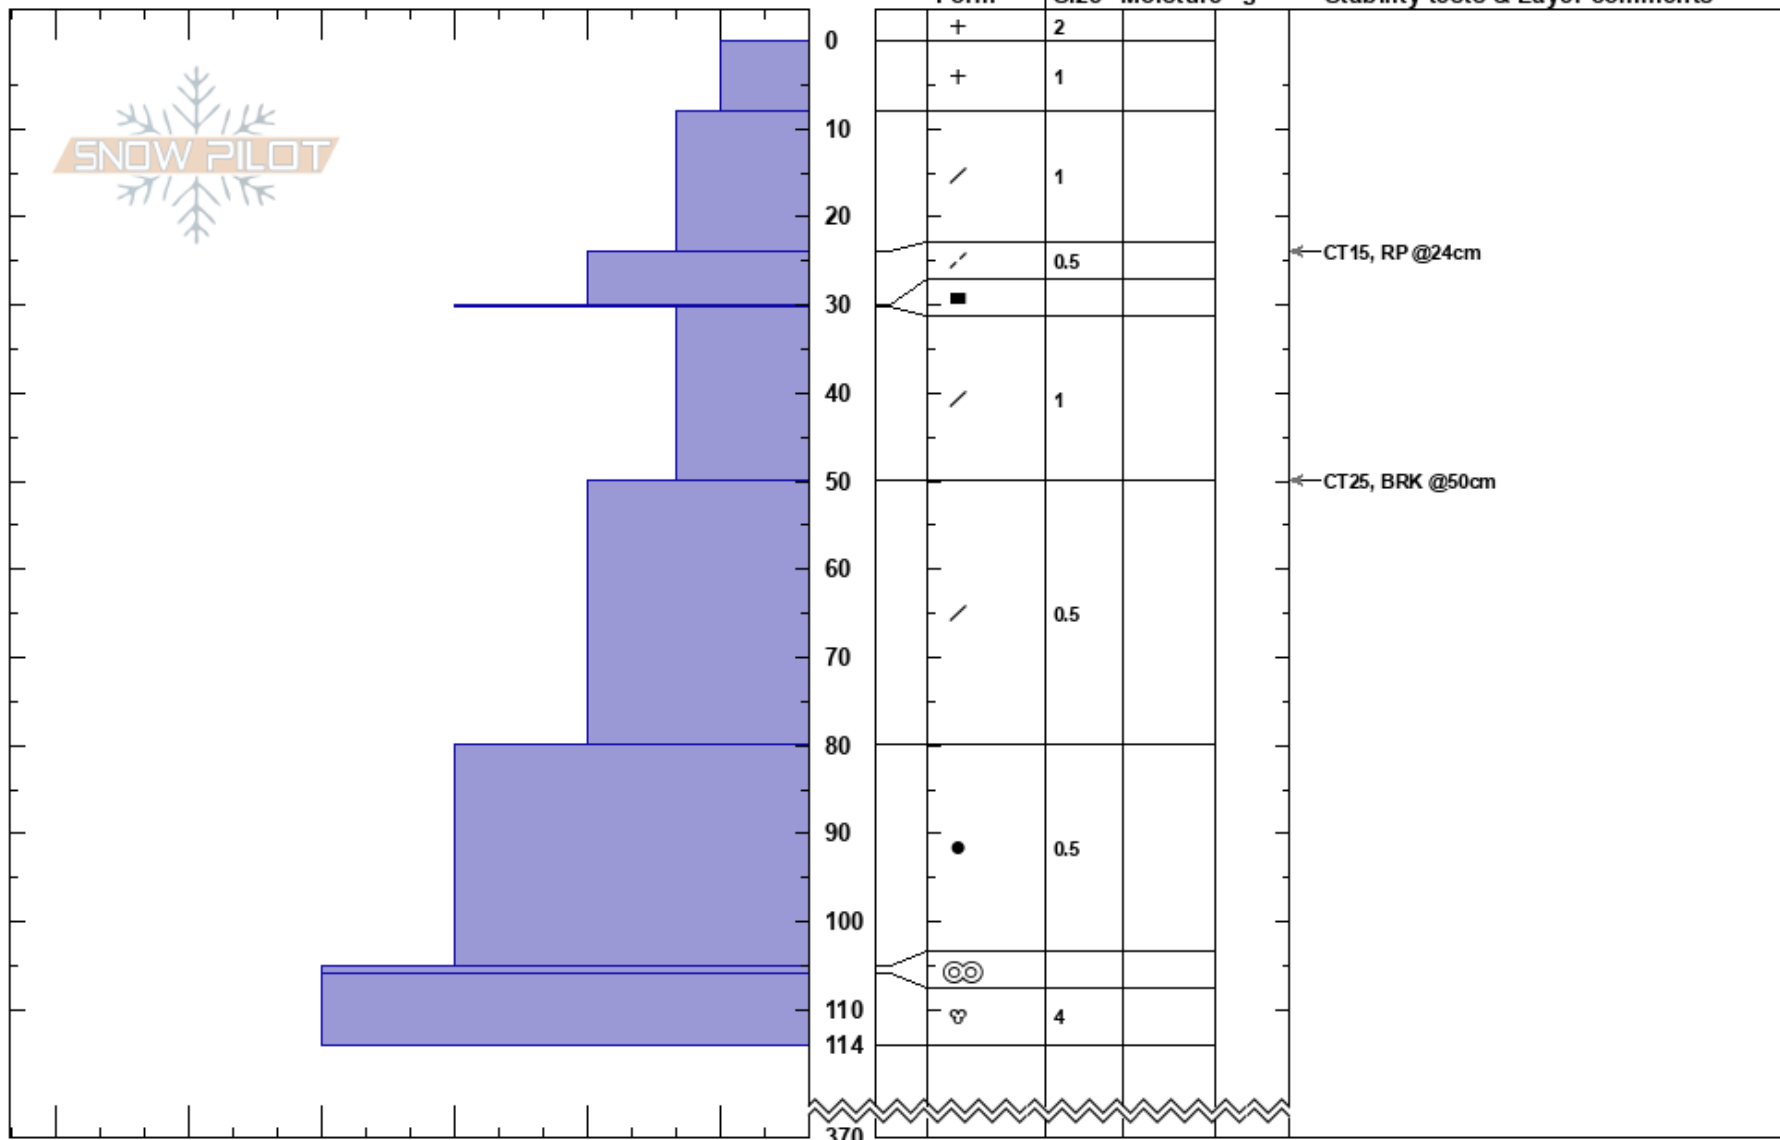

20240219 tumalo  
 Three Sisters  
 OR  
 Elevation: 7225 ft  
 Aspect: NW  
 Specifics:

Gabriel Coler  
 02/19/2024 - 8:30am  
 Co-ord: 10T 608406W 4873773N  
 Slope Angle: 12°  
 Wind Loading:

Stability:  
 Air Temperature: -3°C HS:370  
 Sky Cover: OVC PF:75  
 Precipitation: S1  
 Wind: Calm

Layer Notes:

Notes: