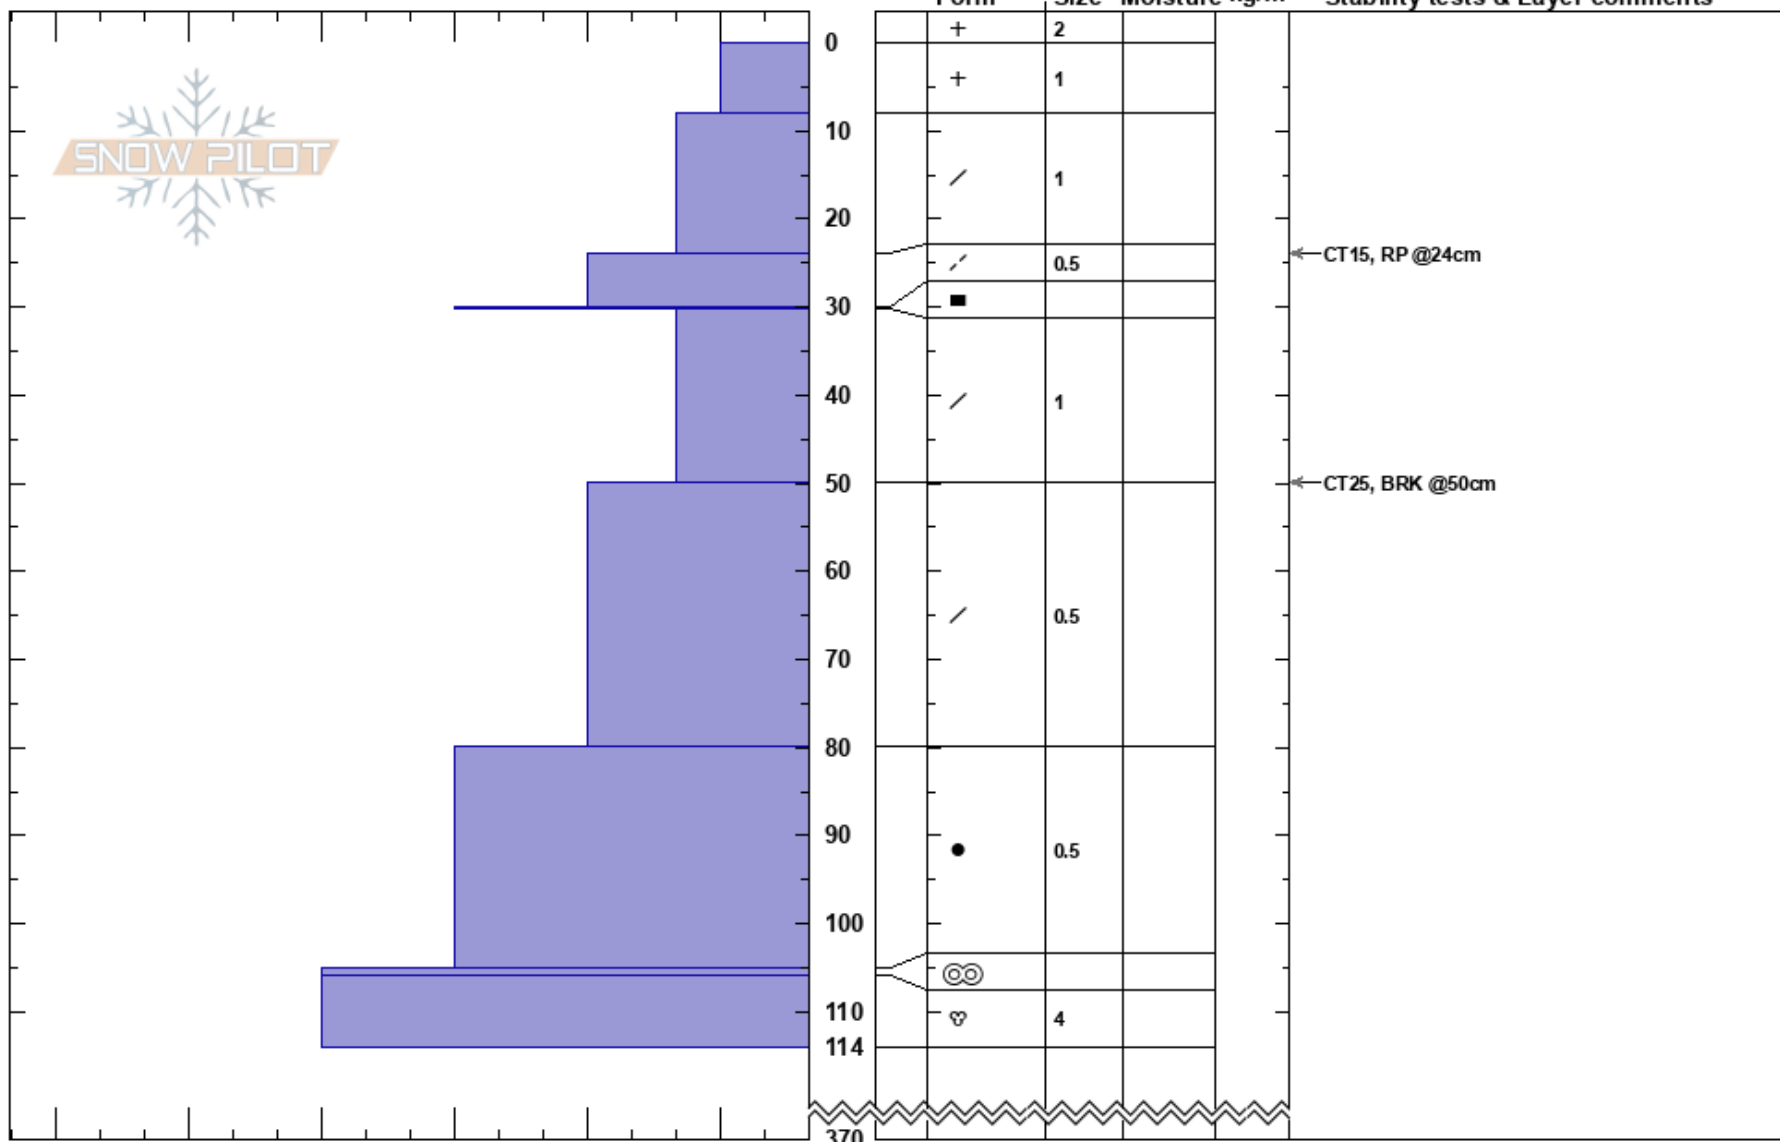

20240219 tumalo
 Three Sisters
 OR
 Elevation: 7225 ft
 Aspect: NW
 Specifics:

Gabriel Coler
 02/19/2024 - 8:30am
 Co-ord: 10T 608406W 4873773N
 Slope Angle: 12°
 Wind Loading:

Stability: HS:370
 Air Temperature: -3°C PF:75
 Sky Cover: OVC
 Precipitation: S1
 Wind: Calm

Layer Notes:

Notes: