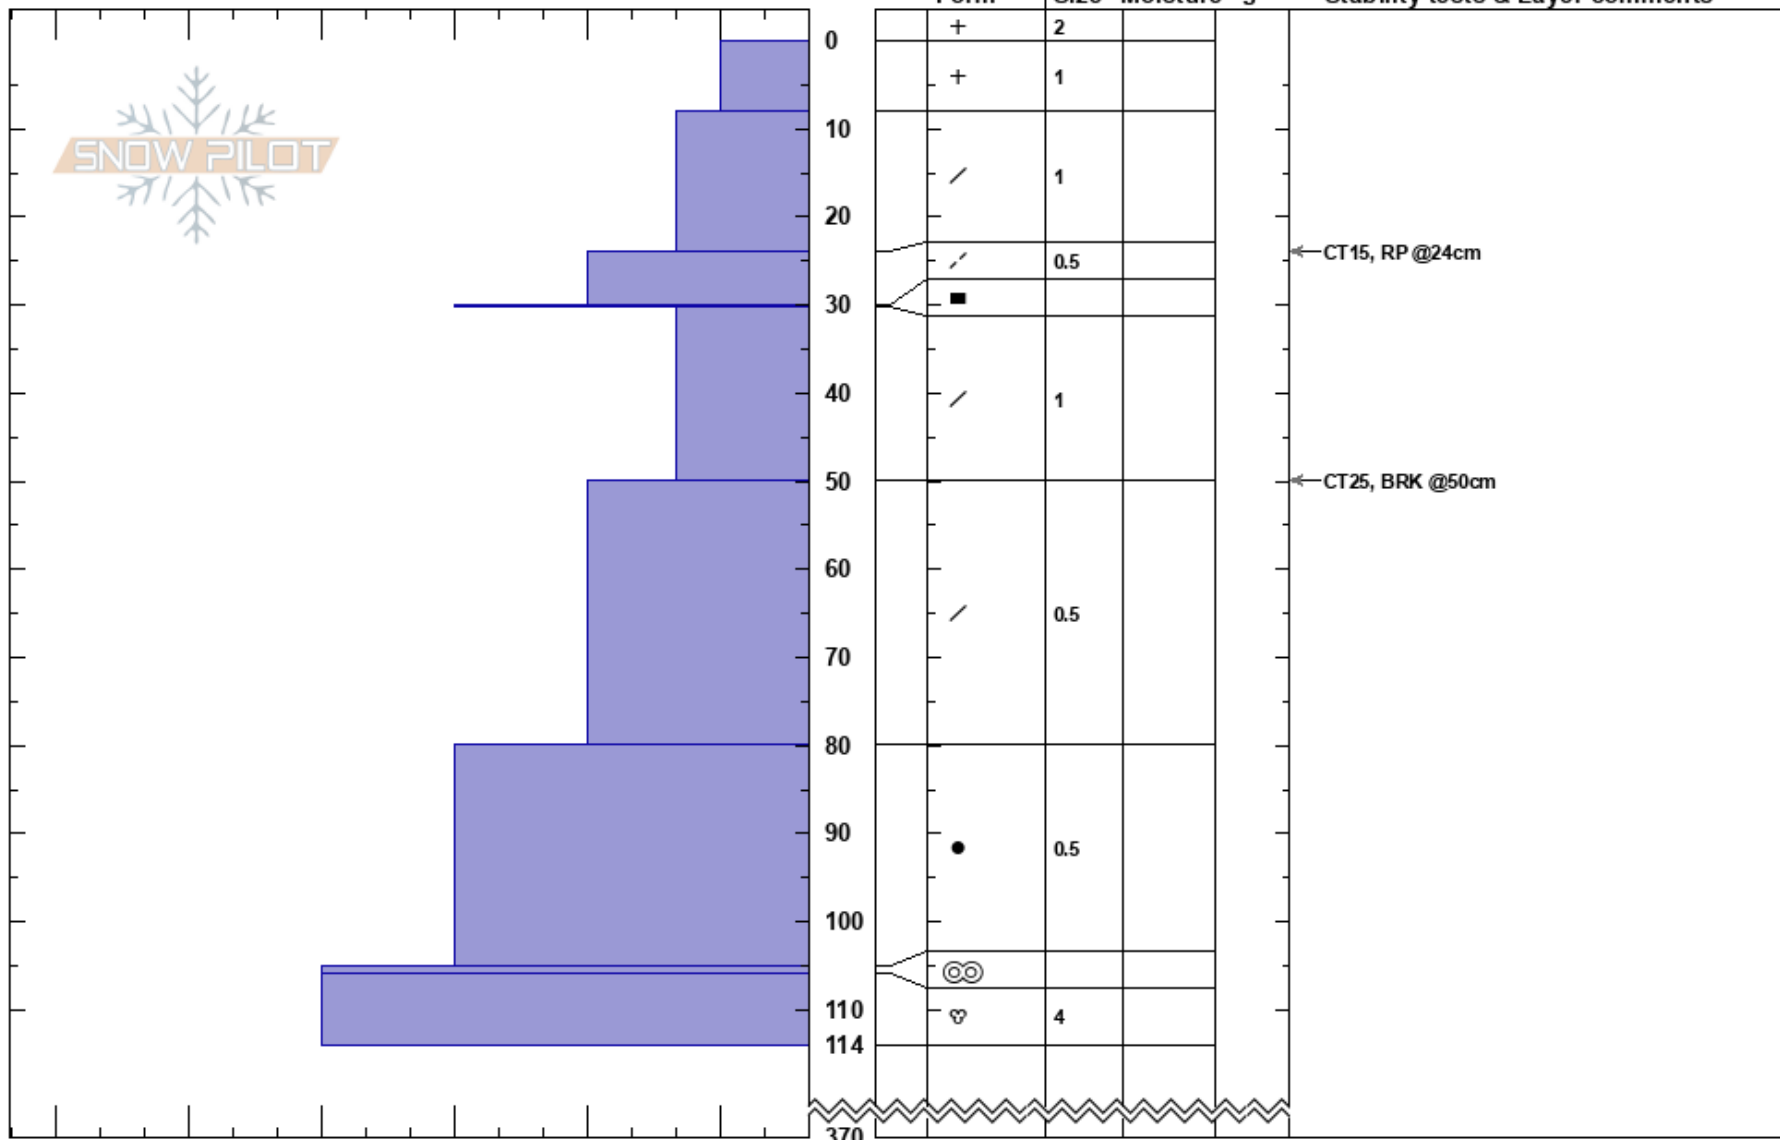

20240219 tumalo
 Three Sisters
 OR
 Elevation: 7225 ft
 Aspect: NW
 Specifics:

Gabriel Coler
 02/19/2024 - 8:30am
 Co-ord: 10T 608406W 4873773N
 Slope Angle: 12°
 Wind Loading:

Stability:
 Air Temperature: -3°C HS:370
 Sky Cover: OVC PF:75
 Precipitation: S1
 Wind: Calm

Layer Notes:

Notes: