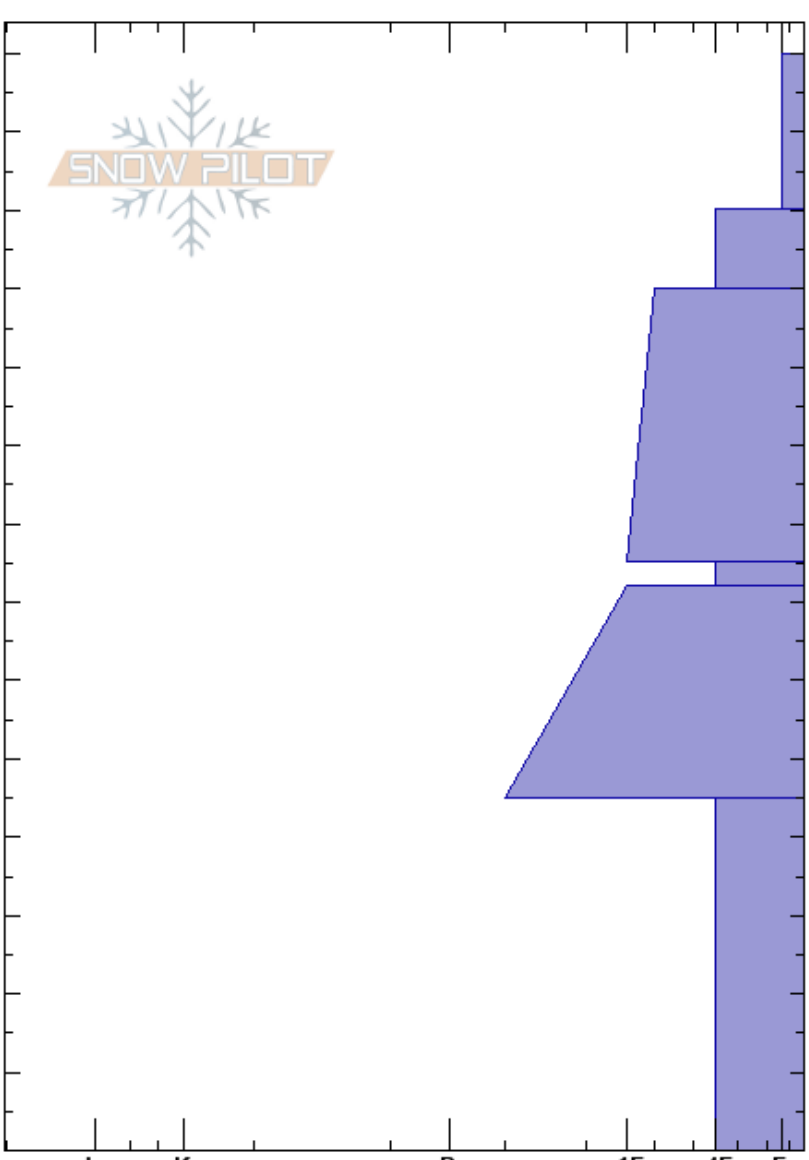

Commodore. Crown
 San Juan Range
 CO
Elevation: 11550 ft
Aspect: 60°
Specifics: Recent avalanche activity on similar slopes

Jeff Davis
 02/19/2024 - 11:30am
Co-ord: 37.91825N, -107.71496W
Slope Angle: 40°
Wind Loading: previous

Stability:
Air Temperature: 25°C
Sky Cover: CLR
Precipitation: NO
Wind: SW Calm

HS: 140
PS: 30 75-72cm: Problematic layer

Layer Notes:

Crystal Form	Crystal Size	Moisture	ρ kg/m ³	Stability tests & Layer comments
+				
/				
•				
☐	1-2			← CT22, SC @75cm ← ECTP27 @75cm
☐ (∧)	3-6			

Notes: This is a crown profile for a human-triggered avalanche that caught, carried, and buried 2 skiers. No injuries. The profile was done a day after the incident which occurred on 20240218. On the day of the incident it was snowing with westerly wind.