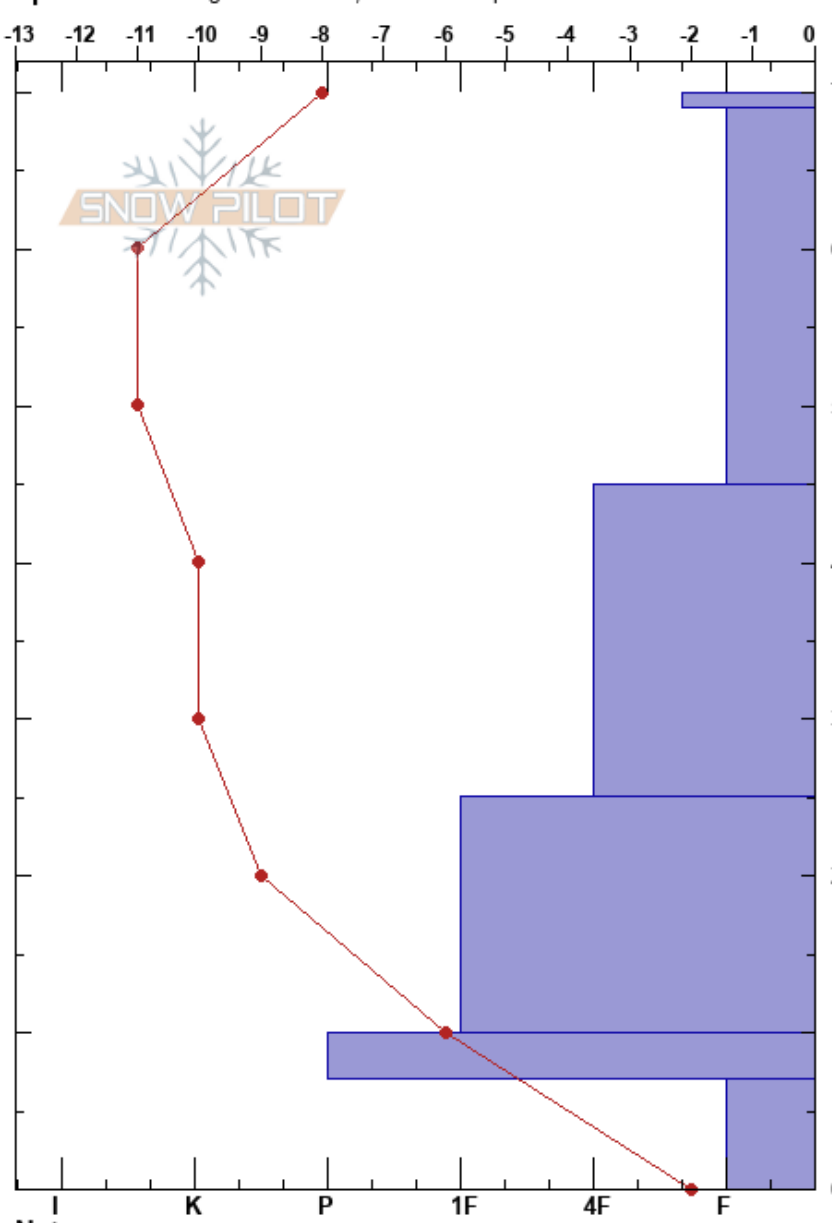

Upper Bowl  
 San Francisco Peaks  
 AZ  
 Elevation: 11750 ft  
 Aspect: 330°  
 Specifics: Pit dug in a Ski Area; We skied slope

Eric Roberts  
 02/19/2024 - 2:00pm  
 Co-ord: 35.32717N, -111.68191W  
 Slope Angle: 28°  
 Wind Loading: previous

Stability: **Air Temperature:** -4°C **HS:**70  
**Sky Cover:** FEW **PF:**40  
**Precipitation:** NO **PS:**20  
**Wind:** NW Light Breeze

Layer Notes:

Form	Crystal		Moisture	$\rho$ kg/m <sup>3</sup>	Stability tests & Layer comments
	Size				
/	0.5				
•	0.5		D		
• (/)	0.3		D		
• (•)	0.3		D		
• (•)	0.5		D		
⊙(□)	0.3(0.5)		D		
^ (□)	2		D		

CT12, SC @0cm 1st DH  
 CT17, SC @0cm 2nd DH  
 CT19, SC @0cm 3rd DH  
 2x ECTX

Notes: