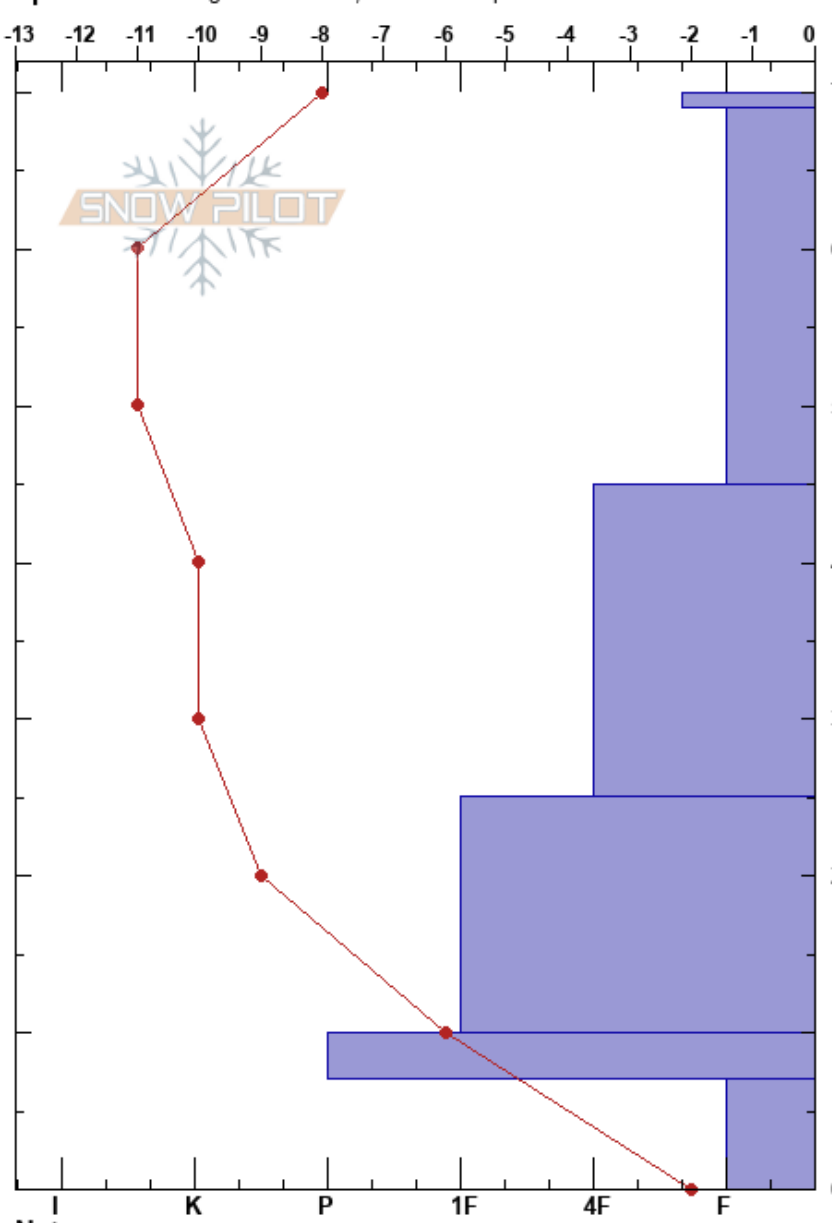

Upper Bowl
 San Francisco Peaks
 AZ
 Elevation: 11750 ft
 Aspect: 330°
 Specifics: Pit dug in a Ski Area; We skied slope

Eric Roberts
 02/19/2024 - 2:00pm
 Co-ord: 35.32717N, -111.68191W
 Slope Angle: 28°
 Wind Loading: previous

Stability: **Air Temperature:** -4°C **HS:**70
Sky Cover: FEW **PF:**40
Precipitation: NO **PS:**20
Wind: NW Light Breeze

Layer Notes:

Form	Crystal Size	Moisture	ρ kg/m ³	Stability tests & Layer comments
/	0.5			
•	0.5	D		
• (/)	0.3	D		
• (•)	0.3	D		
• (•)	0.5	D		
⊙(□)	0.3(0.5)	D		
^ (□)	2	D		

CT12, SC @0cm 1st DH
 CT17, SC @0cm 2nd DH
 CT19, SC @0cm 3rd DH
 2x ECTX

Notes: