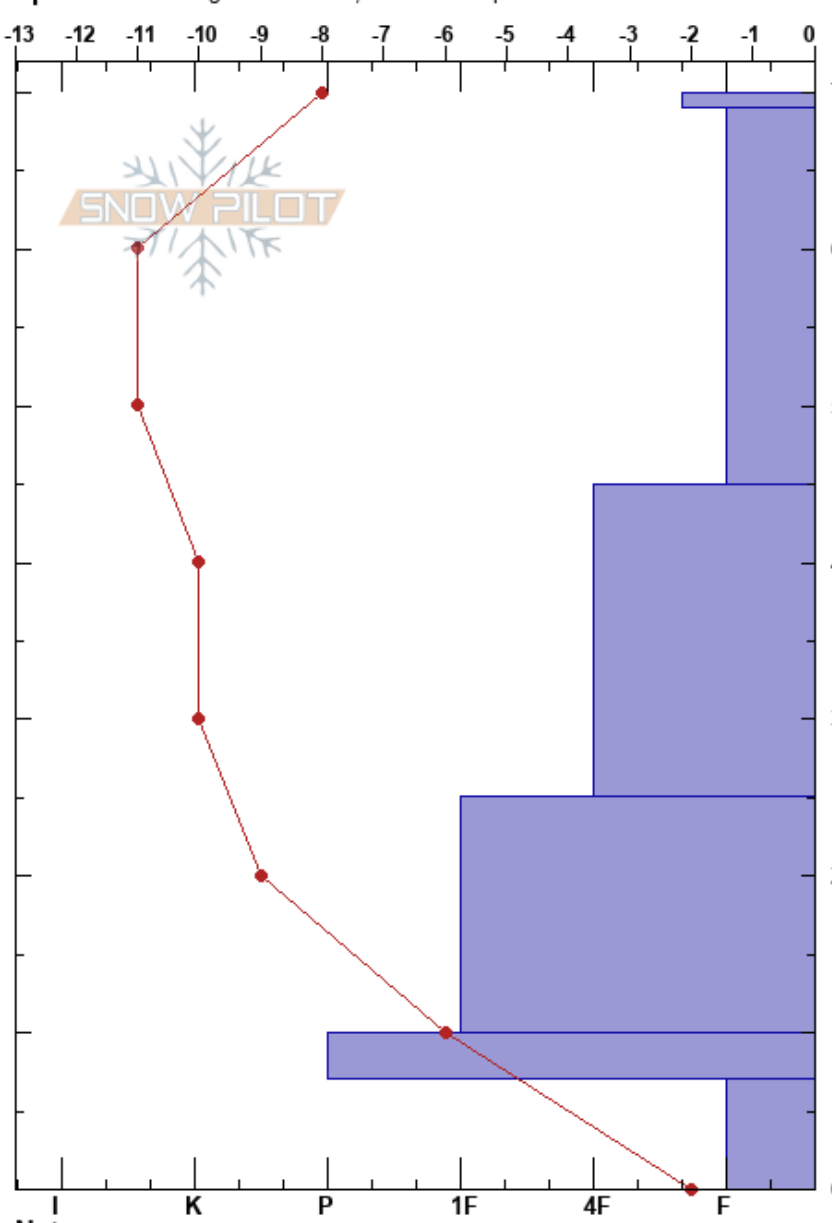

Upper Bowl  
 San Francisco Peaks  
 AZ  
 Elevation: 11750 ft  
 Aspect: 330°  
 Specifics: Pit dug in a Ski Area; We skied slope

Eric Roberts  
 02/19/2024 - 2:00pm  
 Co-ord: 35.32717N, -111.68191W  
 Slope Angle: 28°  
 Wind Loading: previous

Stability: **Air Temperature:** -4°C **HS:**70  
**Sky Cover:** FEW **PF:**40  
**Precipitation:** NO **PS:**20  
**Wind:** NW Light Breeze

Layer Notes:

| Form  | Crystal Size | Moisture | $\rho$ kg/m <sup>3</sup> | Stability tests & Layer comments |
|-------|--------------|----------|--------------------------|----------------------------------|
| /     | 0.5          |          |                          |                                  |
| •     | 0.5          | D        |                          |                                  |
| • (/) | 0.3          | D        |                          |                                  |
| • (•) | 0.3          | D        |                          |                                  |
| • (•) | 0.5          | D        |                          |                                  |
| ⊙(□)  | 0.3(0.5)     | D        |                          |                                  |
| ^ (□) | 2            | D        |                          |                                  |

CT12, SC @0cm 1st DH  
 CT17, SC @0cm 2nd DH  
 CT19, SC @0cm 3rd DH  
 2x ECTX

Notes: