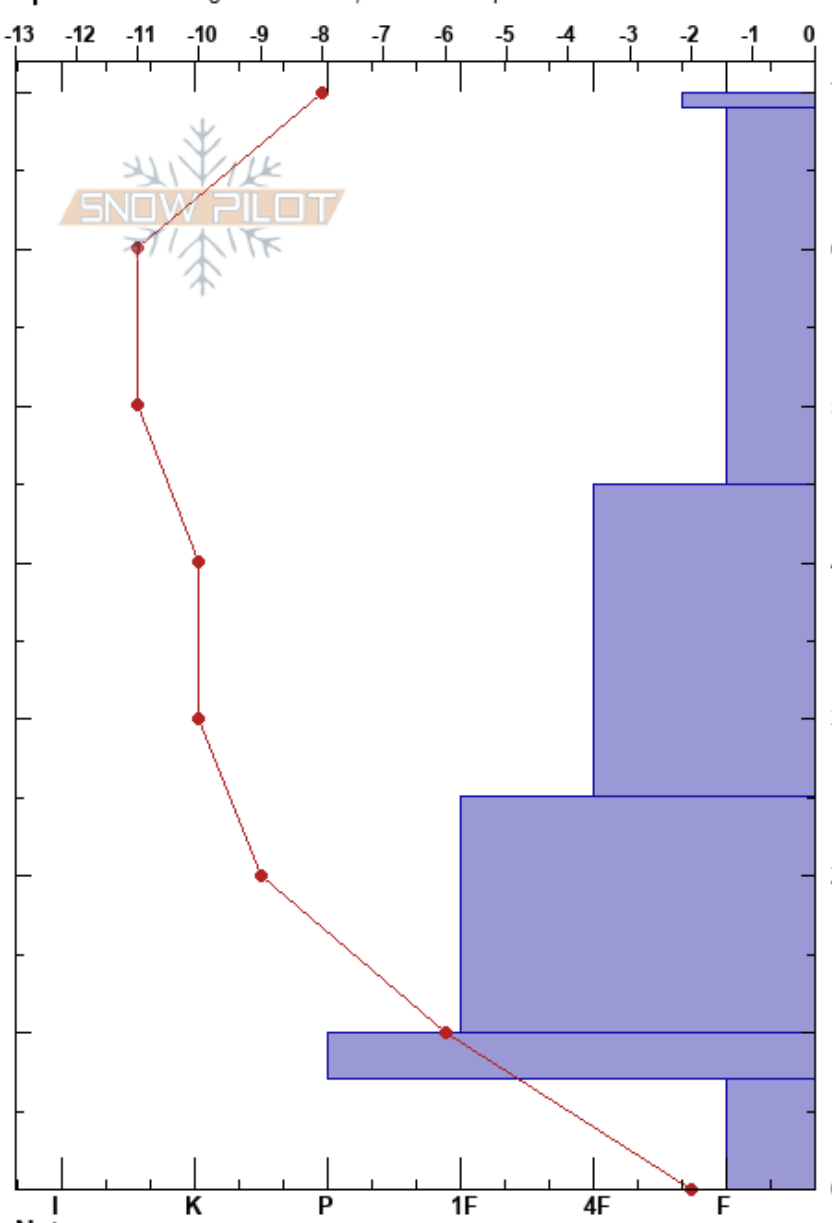

Upper Bowl
 San Francisco Peaks
 AZ
 Elevation: 11750 ft
 Aspect: 330°
 Specifics: Pit dug in a Ski Area; We skied slope

Eric Roberts
 02/19/2024 - 2:00pm
 Co-ord: 35.32717N, -111.68191W
 Slope Angle: 28°
 Wind Loading: previous

Stability: **HS:70**
 Air Temperature: -4°C **PF:40**
 Sky Cover: FEW **PS:20**
 Precipitation: NO
 Wind: NW Light Breeze

Layer Notes:

Form	Crystal		Moisture	ρ kg/m ³	Stability tests & Layer comments
	Size				
/	0.5				
•	0.5		D		
• (/)	0.3		D		
• (•)	0.3		D		
• (•)	0.5		D		
⊙(□)	0.3(0.5)		D		
^ (□)	2		D		

CT12, SC @0cm 1st DH
 CT17, SC @0cm 2nd DH
 CT19, SC @0cm 3rd DH
 2x ECTX

Notes: