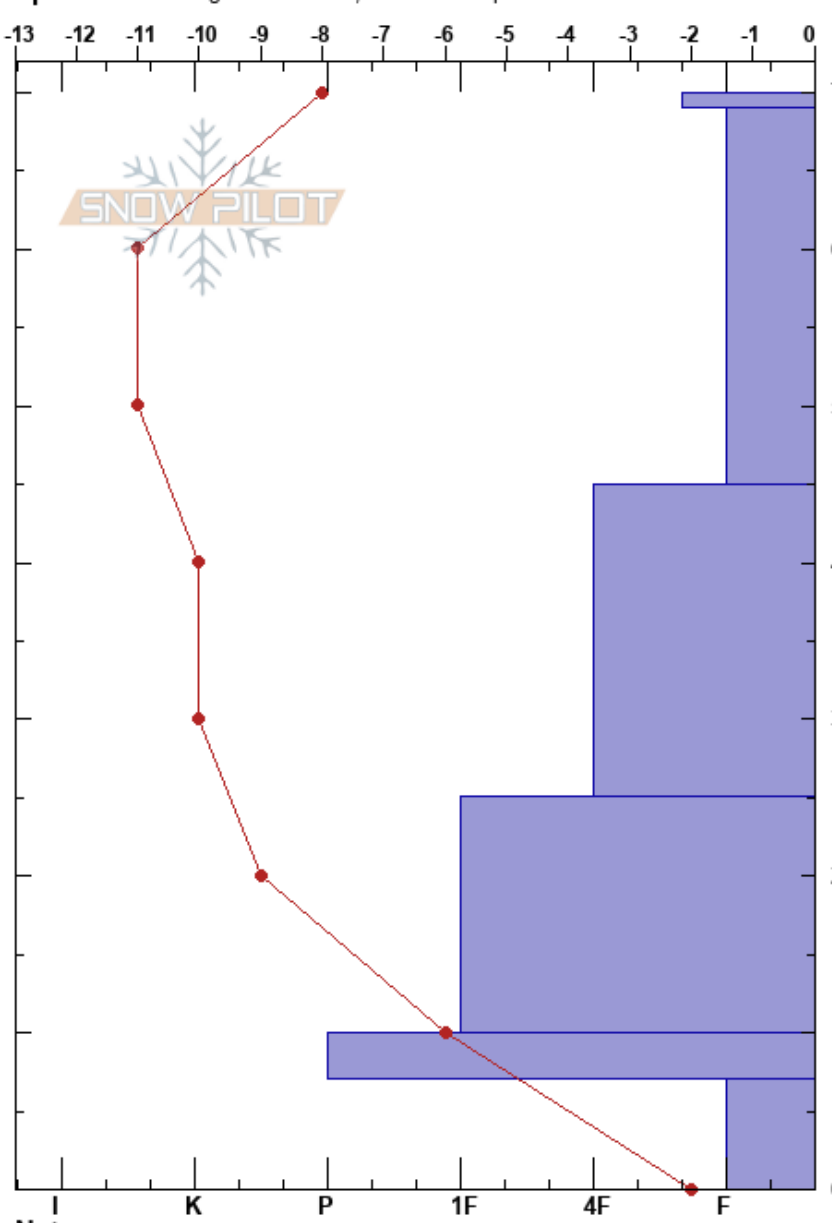

Upper Bowl
 San Francisco Peaks
 AZ
 Elevation: 11750 ft
 Aspect: 330°
 Specifics: Pit dug in a Ski Area; We skied slope

Eric Roberts
 02/19/2024 - 2:00pm
 Co-ord: 35.32717N, -111.68191W
 Slope Angle: 28°
 Wind Loading: previous

Stability: **HS:70**
 Air Temperature: -4°C **PF:40**
 Sky Cover: FEW **PS:20**
 Precipitation: NO
 Wind: NW Light Breeze

Layer Notes:

Form	Crystal Size	Moisture	ρ kg/m ³	Stability tests & Layer comments
/	0.5			
•	0.5	D		
• (/)	0.3	D		
• (•)	0.3	D		
• (•)	0.5	D		
⊙(□)	0.3(0.5)	D		
^ (□)	2	D		

CT12, SC @0cm 1st DH
 CT17, SC @0cm 2nd DH
 CT19, SC @0cm 3rd DH
 2x ECTX

Notes: