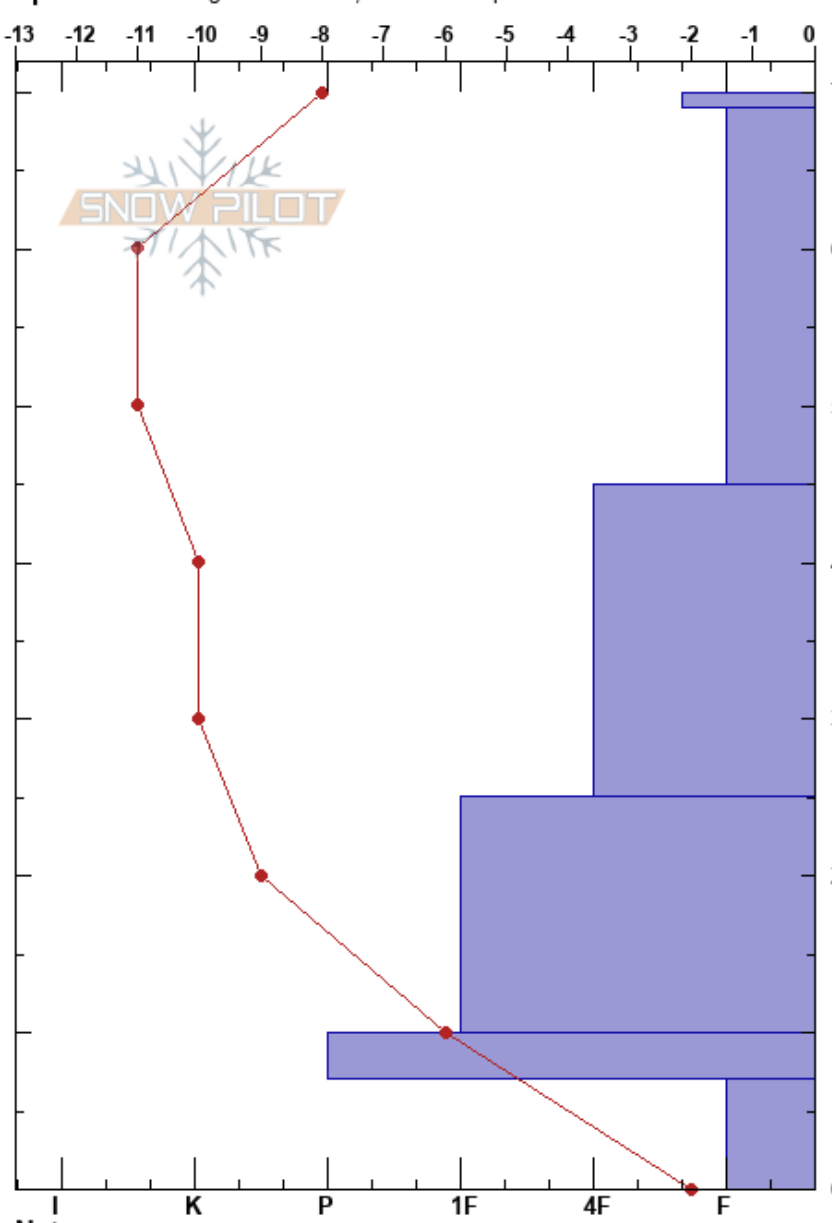

Upper Bowl  
 San Francisco Peaks  
 AZ  
 Elevation: 11750 ft  
 Aspect: 330°  
 Specifics: Pit dug in a Ski Area; We skied slope

Eric Roberts  
 02/19/2024 - 2:00pm  
 Co-ord: 35.32717N, -111.68191W  
 Slope Angle: 28°  
 Wind Loading: previous

Stability: **HS:70**  
 Air Temperature: -4°C **PF:40**  
 Sky Cover: FEW **PS:20**  
 Precipitation: NO  
 Wind: NW Light Breeze

Layer Notes:

Form	Crystal Size	Moisture	$\rho$ kg/m <sup>3</sup>	Stability tests & Layer comments
/	0.5			
•	0.5	D		
• (/)	0.3	D		
• (•)	0.3	D		
• (•)	0.5	D		
⊙(□)	0.3(0.5)	D		
^ (□)	2	D		

CT12, SC @0cm 1st DH  
 CT17, SC @0cm 2nd DH  
 CT19, SC @0cm 3rd DH  
 2x ECTX

Notes: