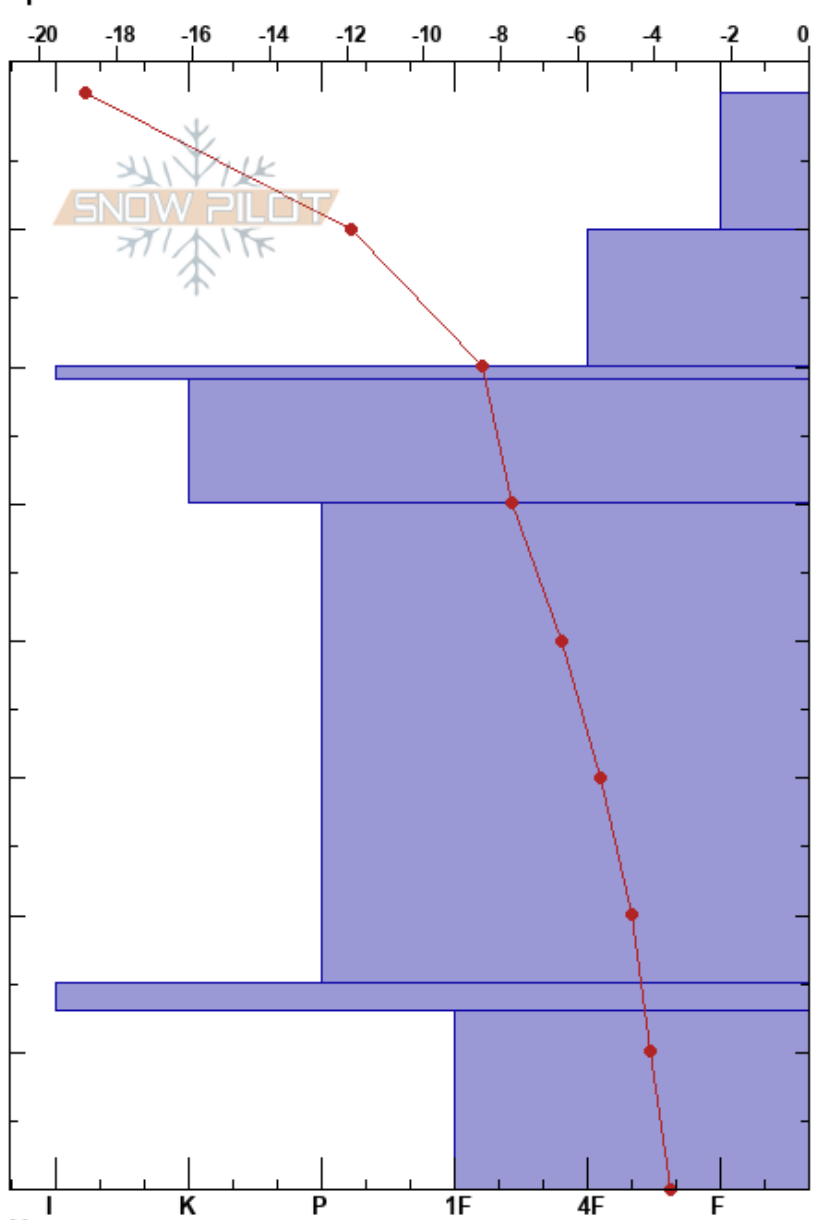

Fritham jan 31
 Nordenskiöld Land
 Norway
 Elevation: 400 m
 Aspect: NW

audun tholfsen
 31/01/2018 - 11:00
 Co-ord: 33X 518093E 8669280N
 Slope Angle: 20°
 Wind Loading: no

Stability:
 Air Temperature: 17.9°C
 Sky Cover: CLR
 Precipitation: NO
 Wind: S Light Breeze

HS:80
 Layer Notes:
 30-65cm: Det finnes flere skare lag
 67-80cm: Problematic layer

Specifics:

Notes:

Crystal		Moisture	ρ kg/m ³	Stability tests & Layer comments
Form	Size			
+		D		
/				
⊙				
○				
○ ⊙				30-65cm: Det finnes flere skare lag
■				
□ (^)	2			← ECTN24 @75cm