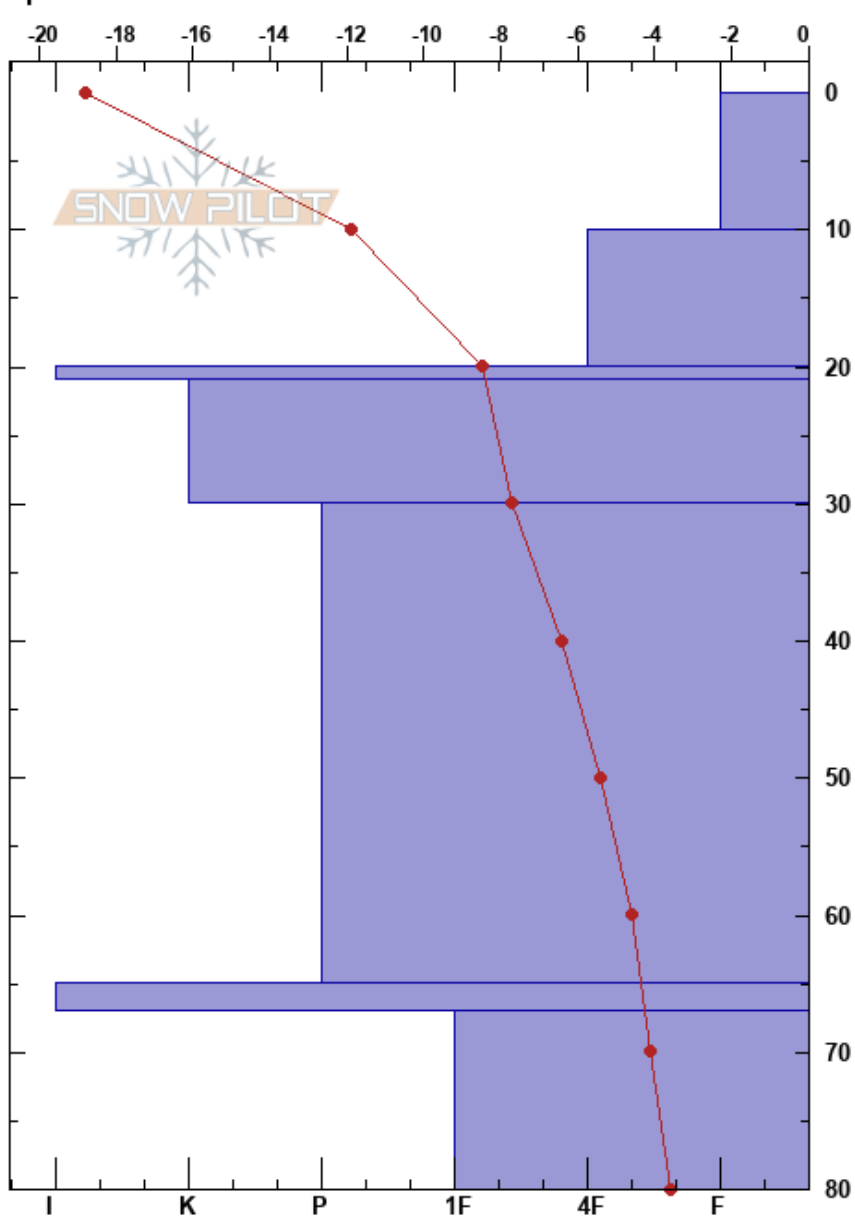

Fritham jan 31
 Nordenskiöld Land
 Norway
 Elevation: 400 m
 Aspect: NW
 Specifics:

audun tholfsen
 31/01/2018 - 11:00
 Co-ord: 33X 518093E 8669280N
 Slope Angle: 20°
 Wind Loading: no

Stability:
 Air Temperature: 17.9°C
 Sky Cover: CLR
 Precipitation: NO
 Wind: S Light Breeze

HS:80
 30-65cm: Det finnes flere skare lag
 67-80cm: Problematic layer

Form	Crystal		Moisture	ρ kg/m ³	Stability tests & Layer comments
	Size				
+			D		
/					
⊙					
○					
○ ⊙					30-65cm: Det finnes flere skare lag
■					
□ (∧)	2				← ECTN24 @75cm