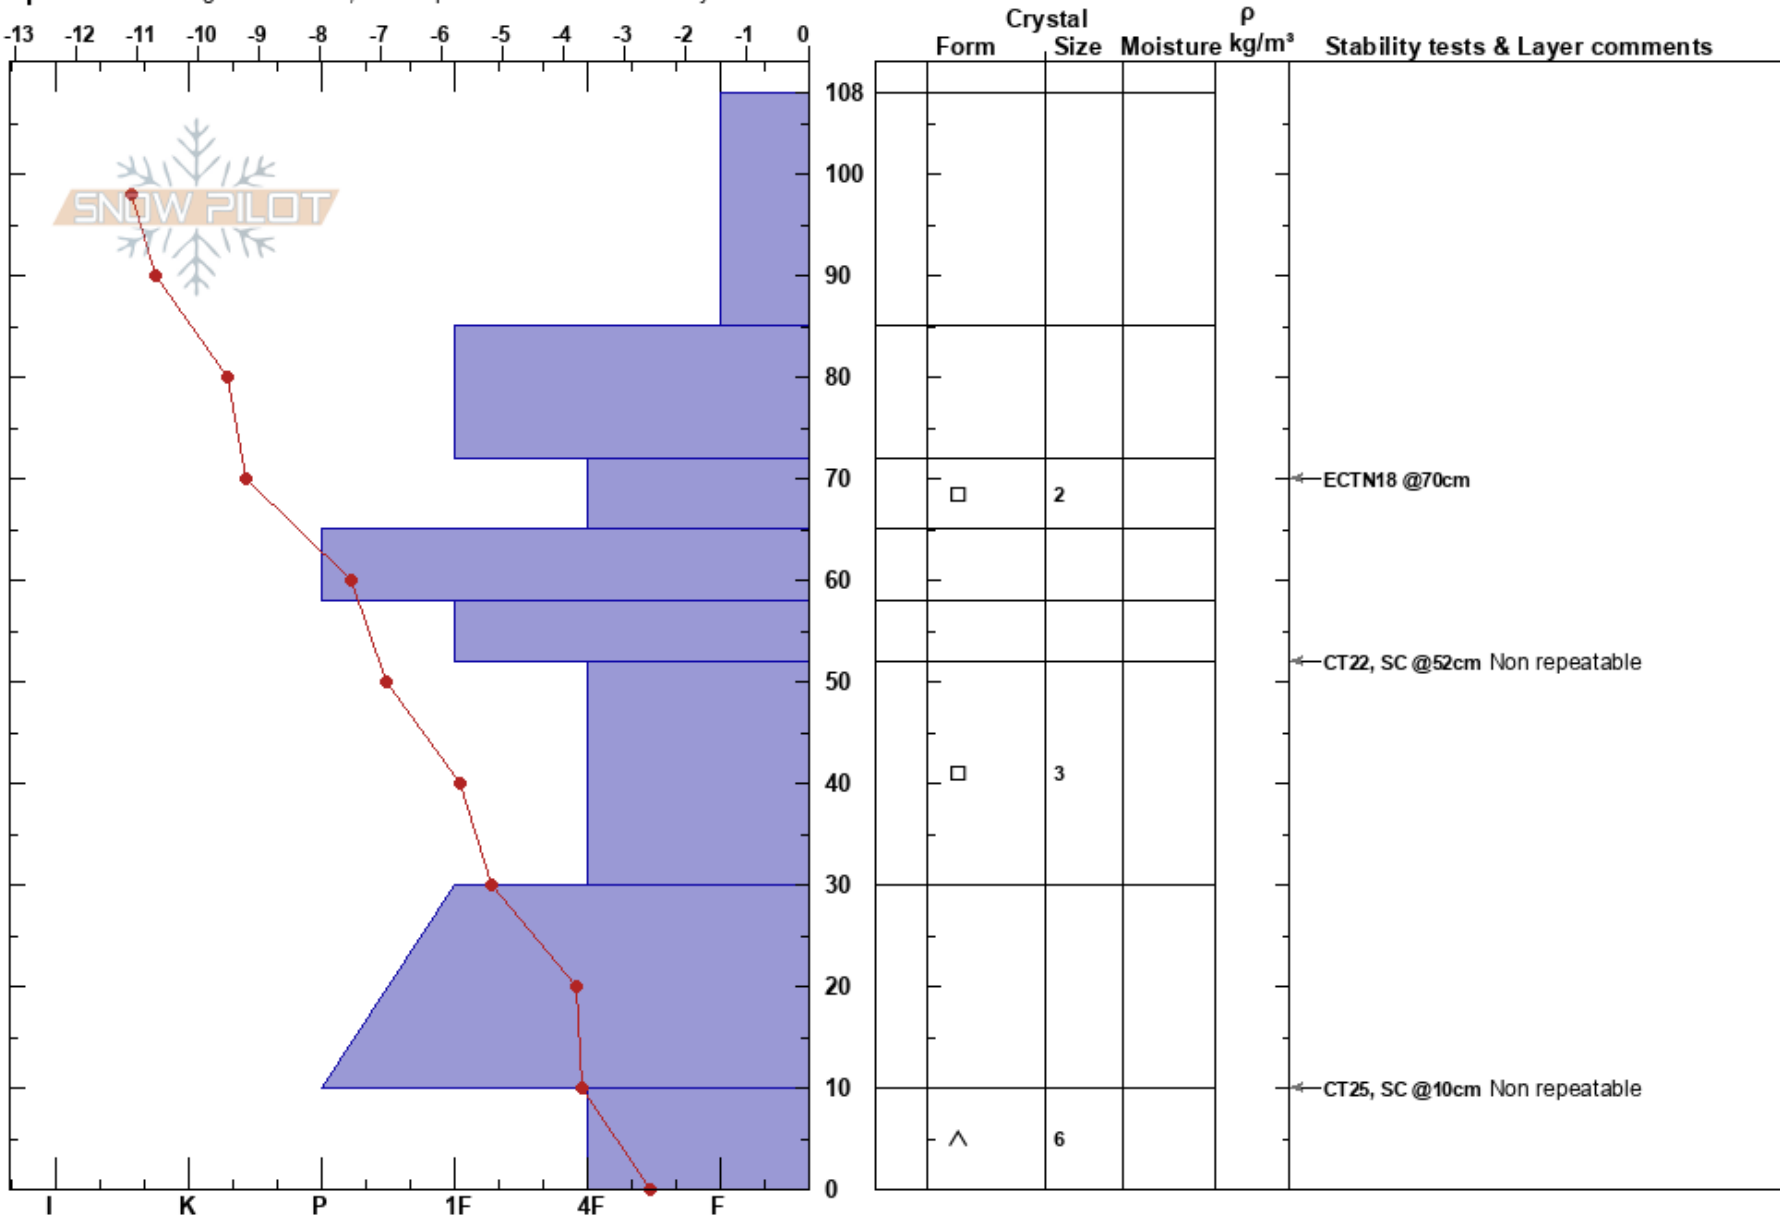

Goldie West Face  
 purcell  
 BC  
 Elevation: 2560 m  
 Aspect: N

Panorama Avalanche Office  
 19/02/2024 - 13:20  
 Co-ord:  
 Slope Angle: 29°  
 Wind Loading: no

Stability:  
 Air Temperature: -4.5°C PF:25  
 Sky Cover:  
 Precipitation: NO  
 Wind: SW Light Breeze

Layer Notes:

Specifics: Pit dug in a Ski Area; Pit is representative of backcountry

Notes: Smaller slope in Alp. Looking for PS. AG, DM, CG