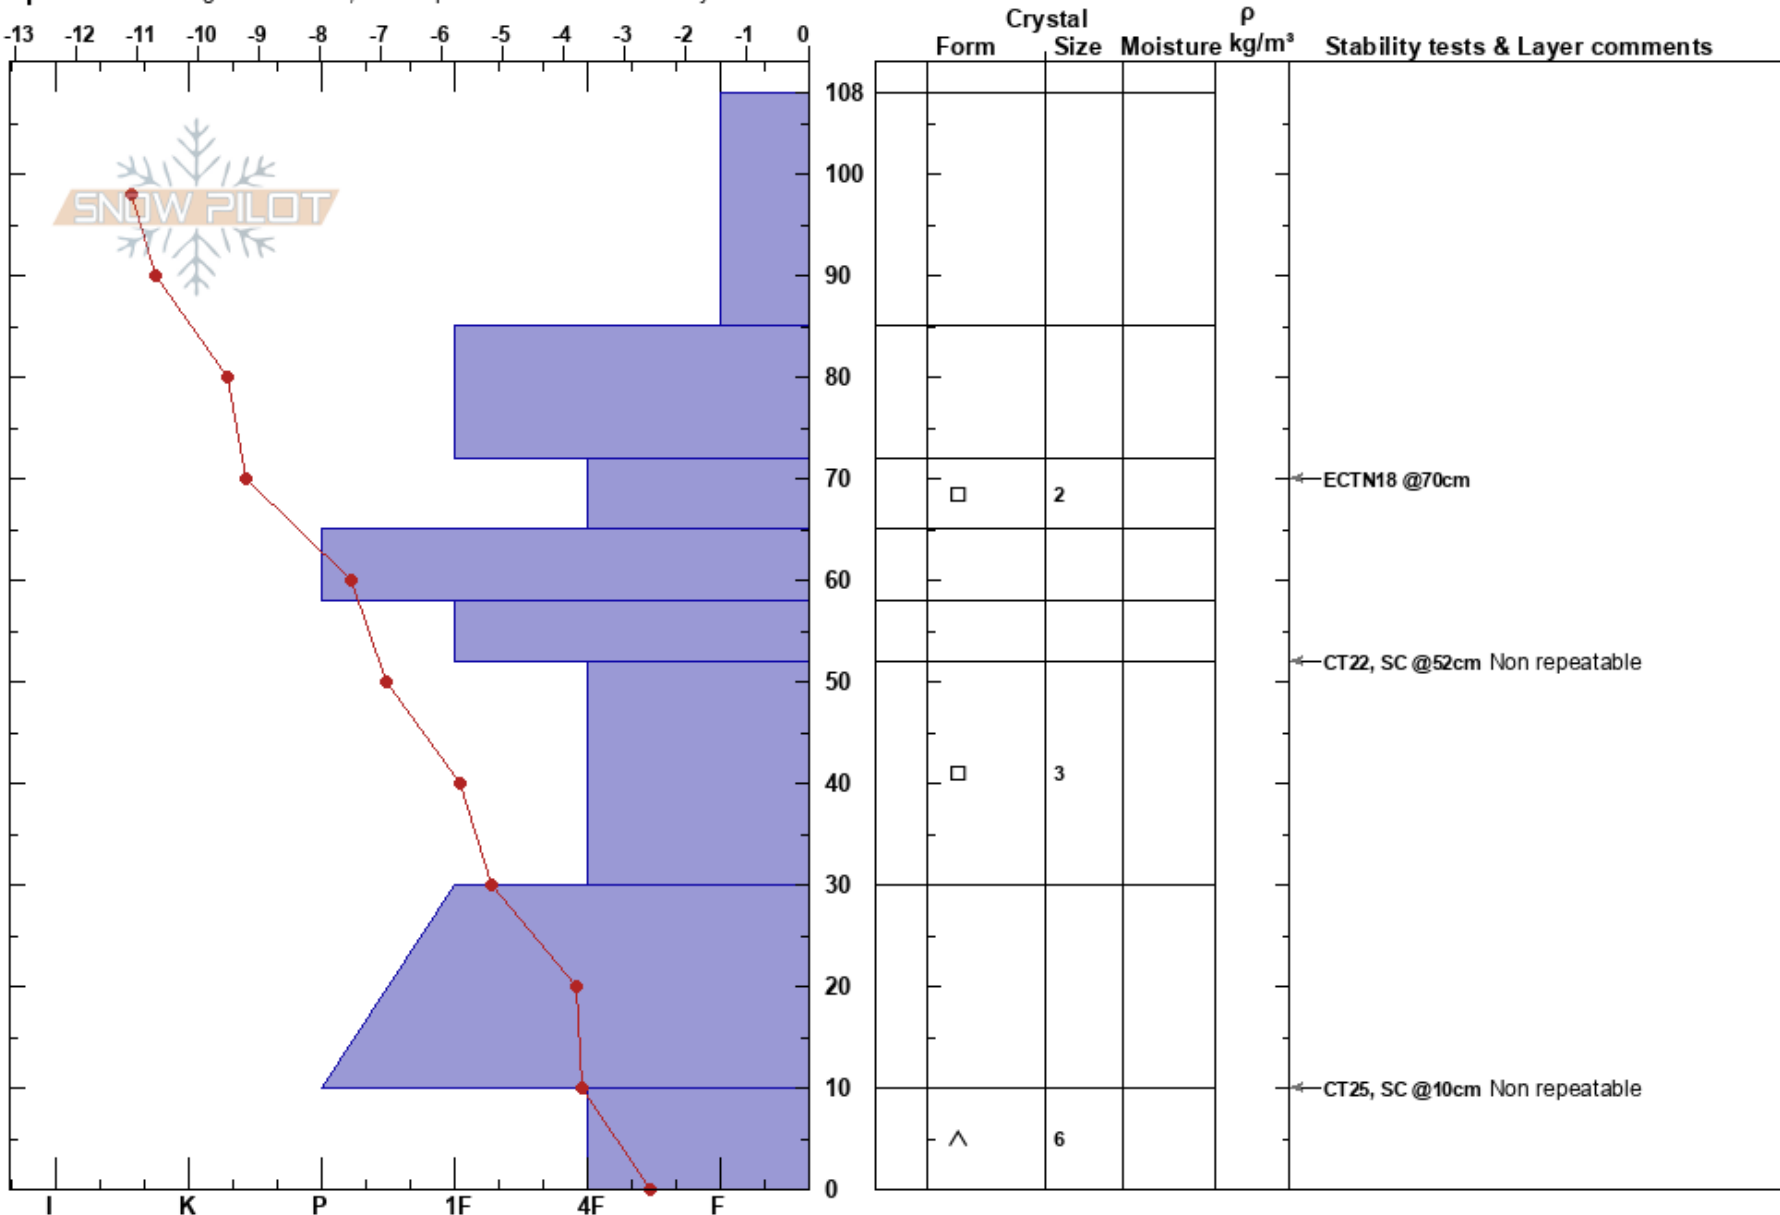

Goldie West Face
 purcell
 BC
 Elevation: 2560 m
 Aspect: N

Panorama Avalanche Office
 19/02/2024 - 13:20
 Co-ord:
 Slope Angle: 29°
 Wind Loading: no

Stability:
 Air Temperature: -4.5°C PF:25
 Sky Cover:
 Precipitation: NO
 Wind: SW Light Breeze

Layer Notes:

Specifics: Pit dug in a Ski Area; Pit is representative of backcountry

Notes: Smaller slope in Alp. Looking for PS. AG, DM, CG