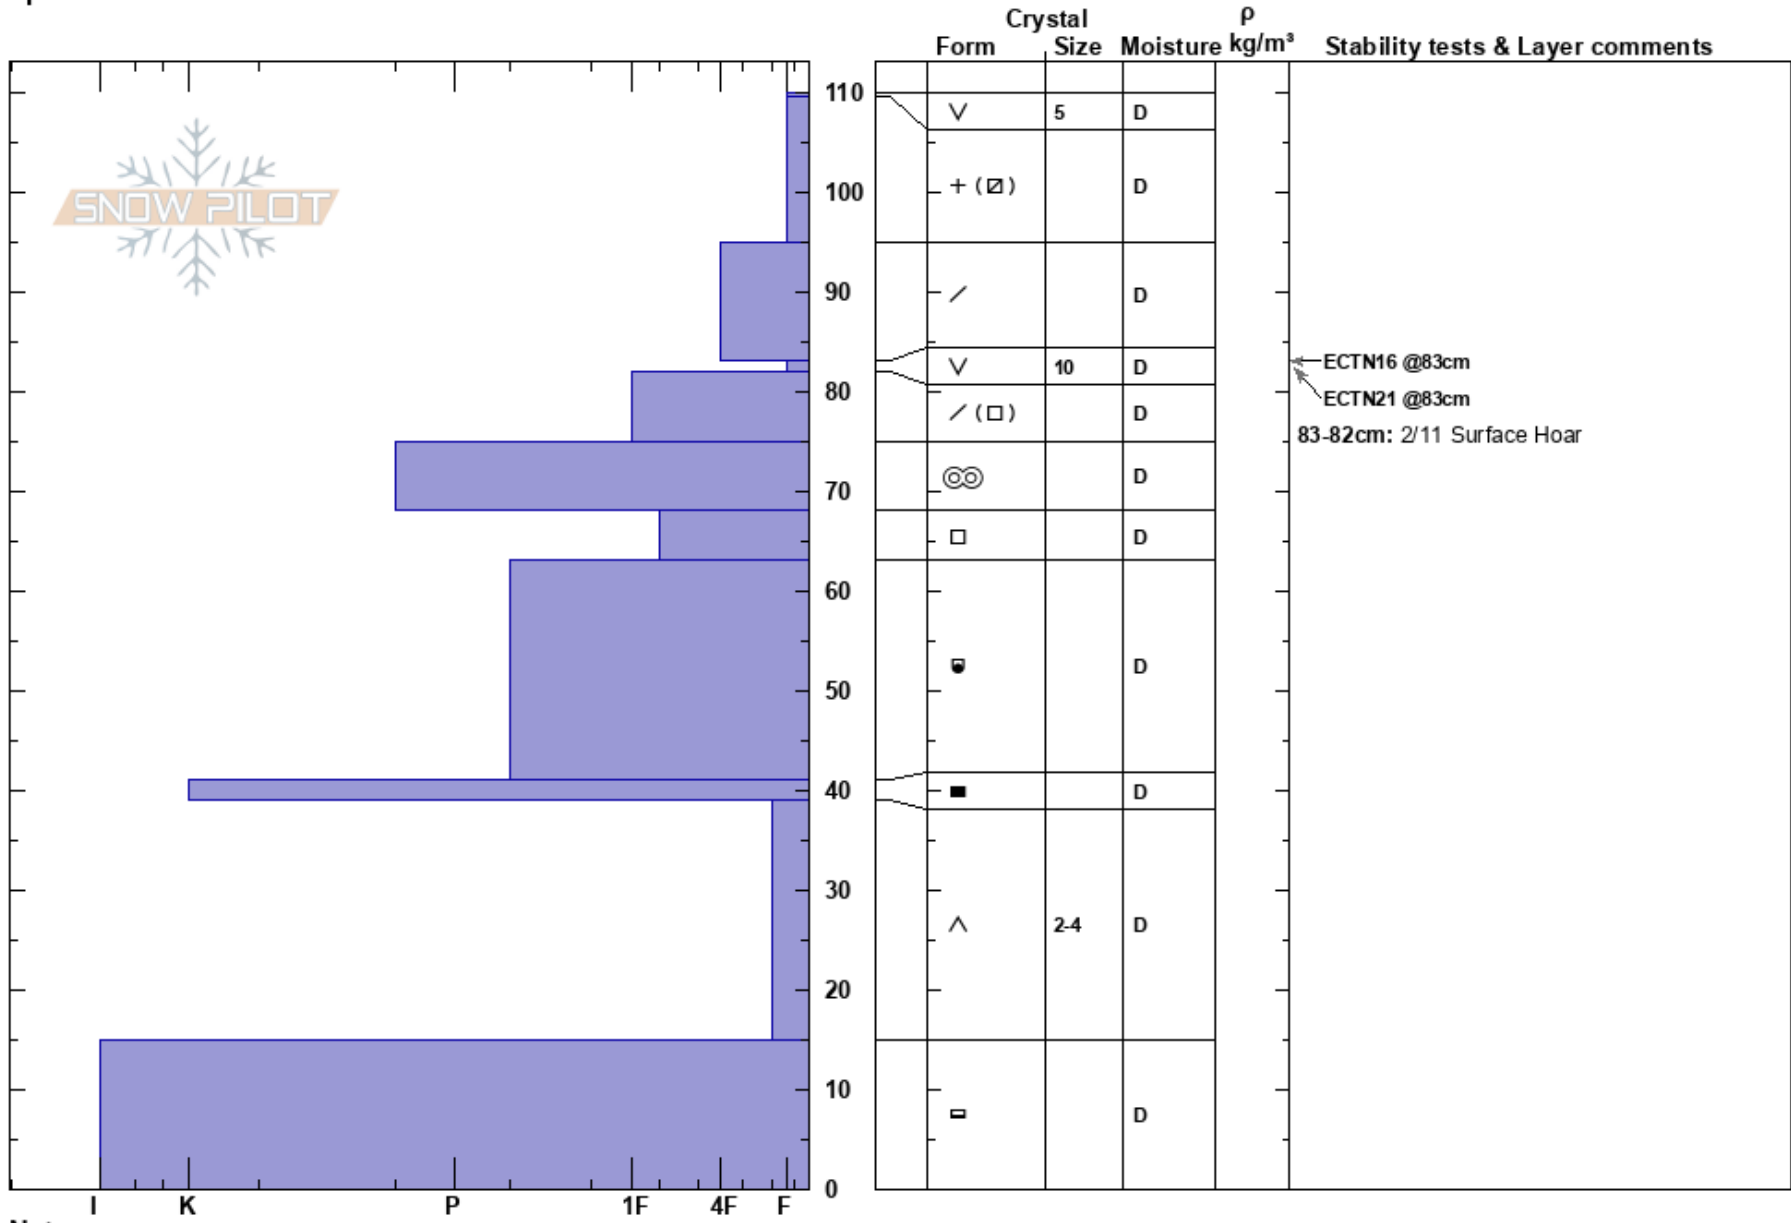

Wolf Gun Mountain
 Livingston
 MT
 Elevation: 6912 ft
 Aspect: 214°
 Specifics:

Jackson George
 02/17/2024 - 3:26pm
 Co-ord: 48.74797N, -114.01306W
 Slope Angle: 21°
 Wind Loading: no

Stability:
 Air Temperature:
 Sky Cover: CLR
 Precipitation: NO
 Wind: E Light Breeze

HS:110
 83-82cm: 2/11 Surface Hoar
 83-82cm: Problematic layer

Notes: