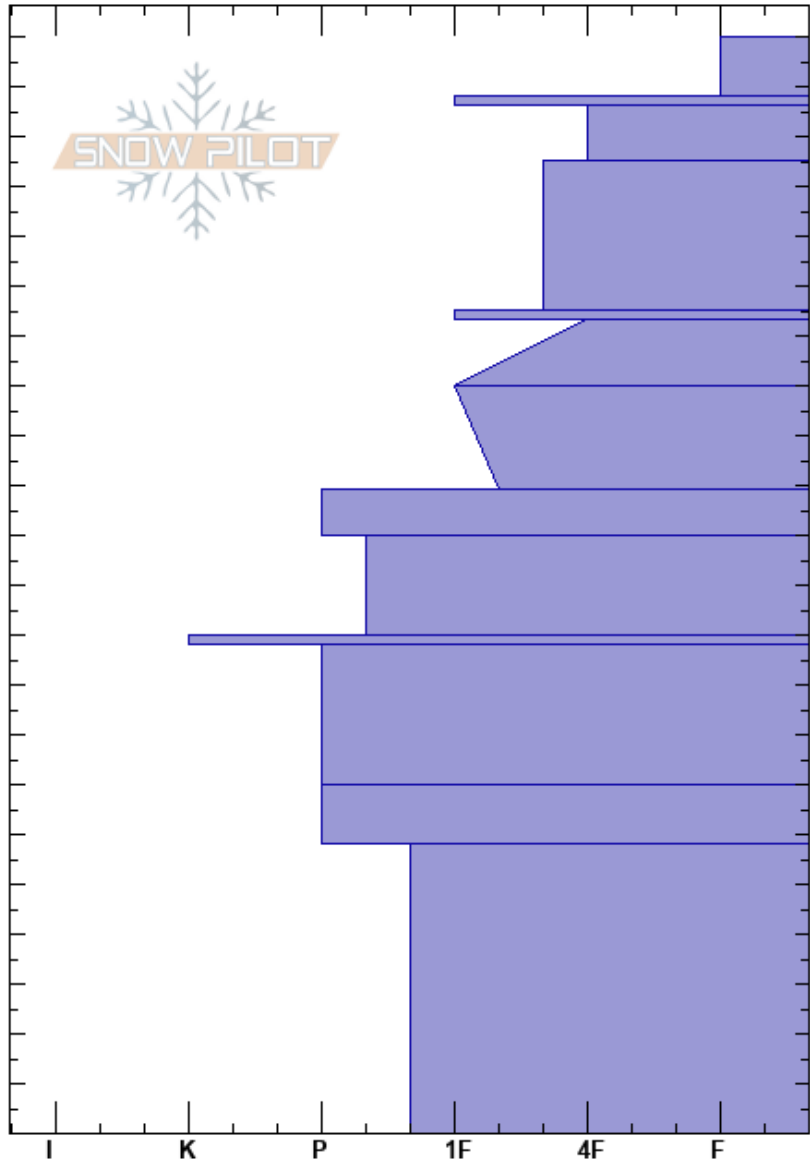

South Bowl
Teton Range
WY
Elevation: 2910 m
Aspect: S
Specifics: Ski tracks on slope; We skied slope

Daniel Nagy
02/19/2024 - 1:20pm
Co-ord: 43.77451N, -110.93116W
Slope Angle: 32°
Wind Loading:

Stability: Good **HS:**220 **Layer Notes:**
Air Temperature: 22°C
Sky Cover: BKN
Precipitation: NO
Wind: S Moderate

Depth (cm)	Crystal		ρ kg/m ³	Stability tests & Layer comments
	Form	Size		
220	△	1.5		
210	+	1		
200	⊙	0.5-1		← ECTN13 @200cm
180	/	0.3-0.5		← ECTN19 @175cm
170				
160	⊙			
150	●			← ECTN24 @150cm
140	⊖	0.5		
130				← ECTN30 @129cm
120	⊙			
110	⊖ (●)	1		
100	⊙			
90				
80	⊖ (●)	0.5		
70				
60	⊙			
50				
40				
30	^ (⊖)	1.5-3		
20				
10				
0				