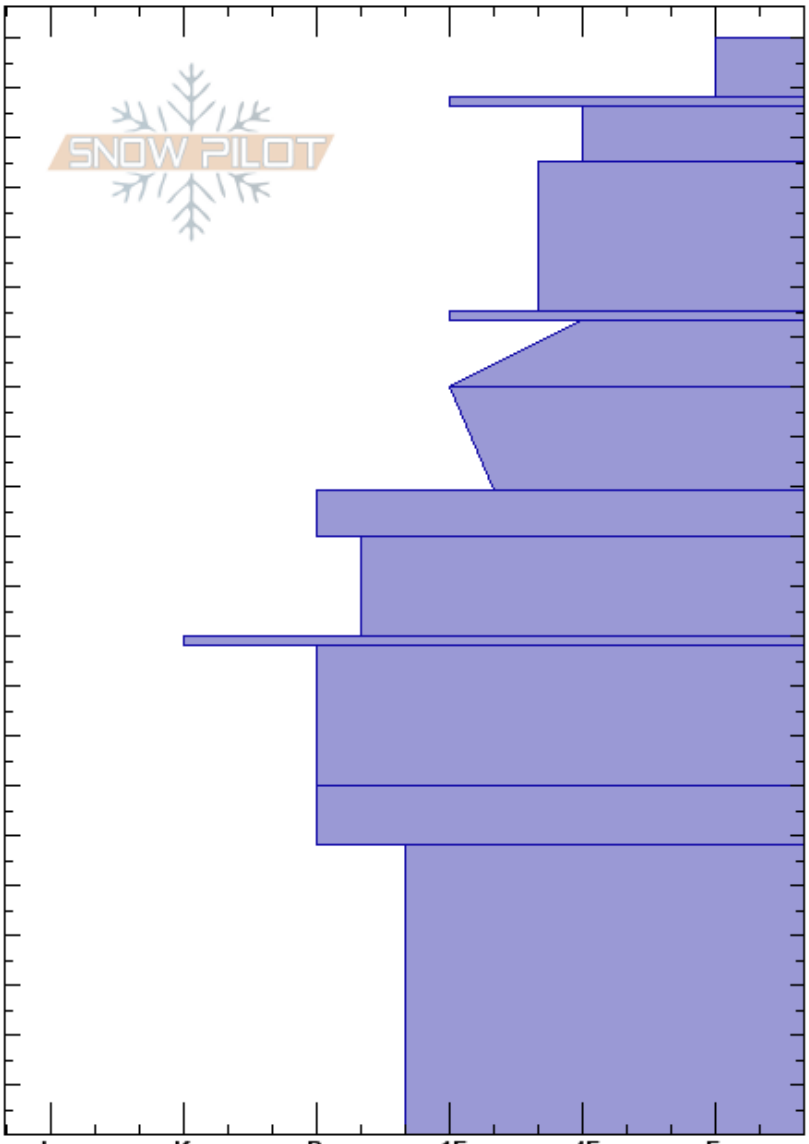

South Bowl
 Teton Range
 WY
 Elevation: 2910 m
 Aspect: S
 Specifics: Ski tracks on slope; We skied slope

Daniel Nagy
 02/19/2024 - 1:20pm
 Co-ord: 43.77451N, -110.93116W
 Slope Angle: 32°
 Wind Loading:

Stability: Good HS:220
 Air Temperature: 22°C
 Sky Cover: BKN
 Precipitation: NO
 Wind: S Moderate

Layer Notes:

Depth (cm)	Crystal		Moisture	ρ kg/m ³	Stability tests & Layer comments
	Form	Size			
220	△	1.5			
210	+	1			
200	⊙	0.5-1			← ECTN13 @200cm
180	/	0.3-0.5			← ECTN19 @175cm
160	⊙				
150	•				← ECTN24 @150cm
140	⊖	0.5			
130	⊙				← ECTN30 @129cm
110	⊖ (•)	1			
100	⊙				
80	⊖ (•)	0.5			
60	⊙				
30	^ (⊖)	1.5-3			