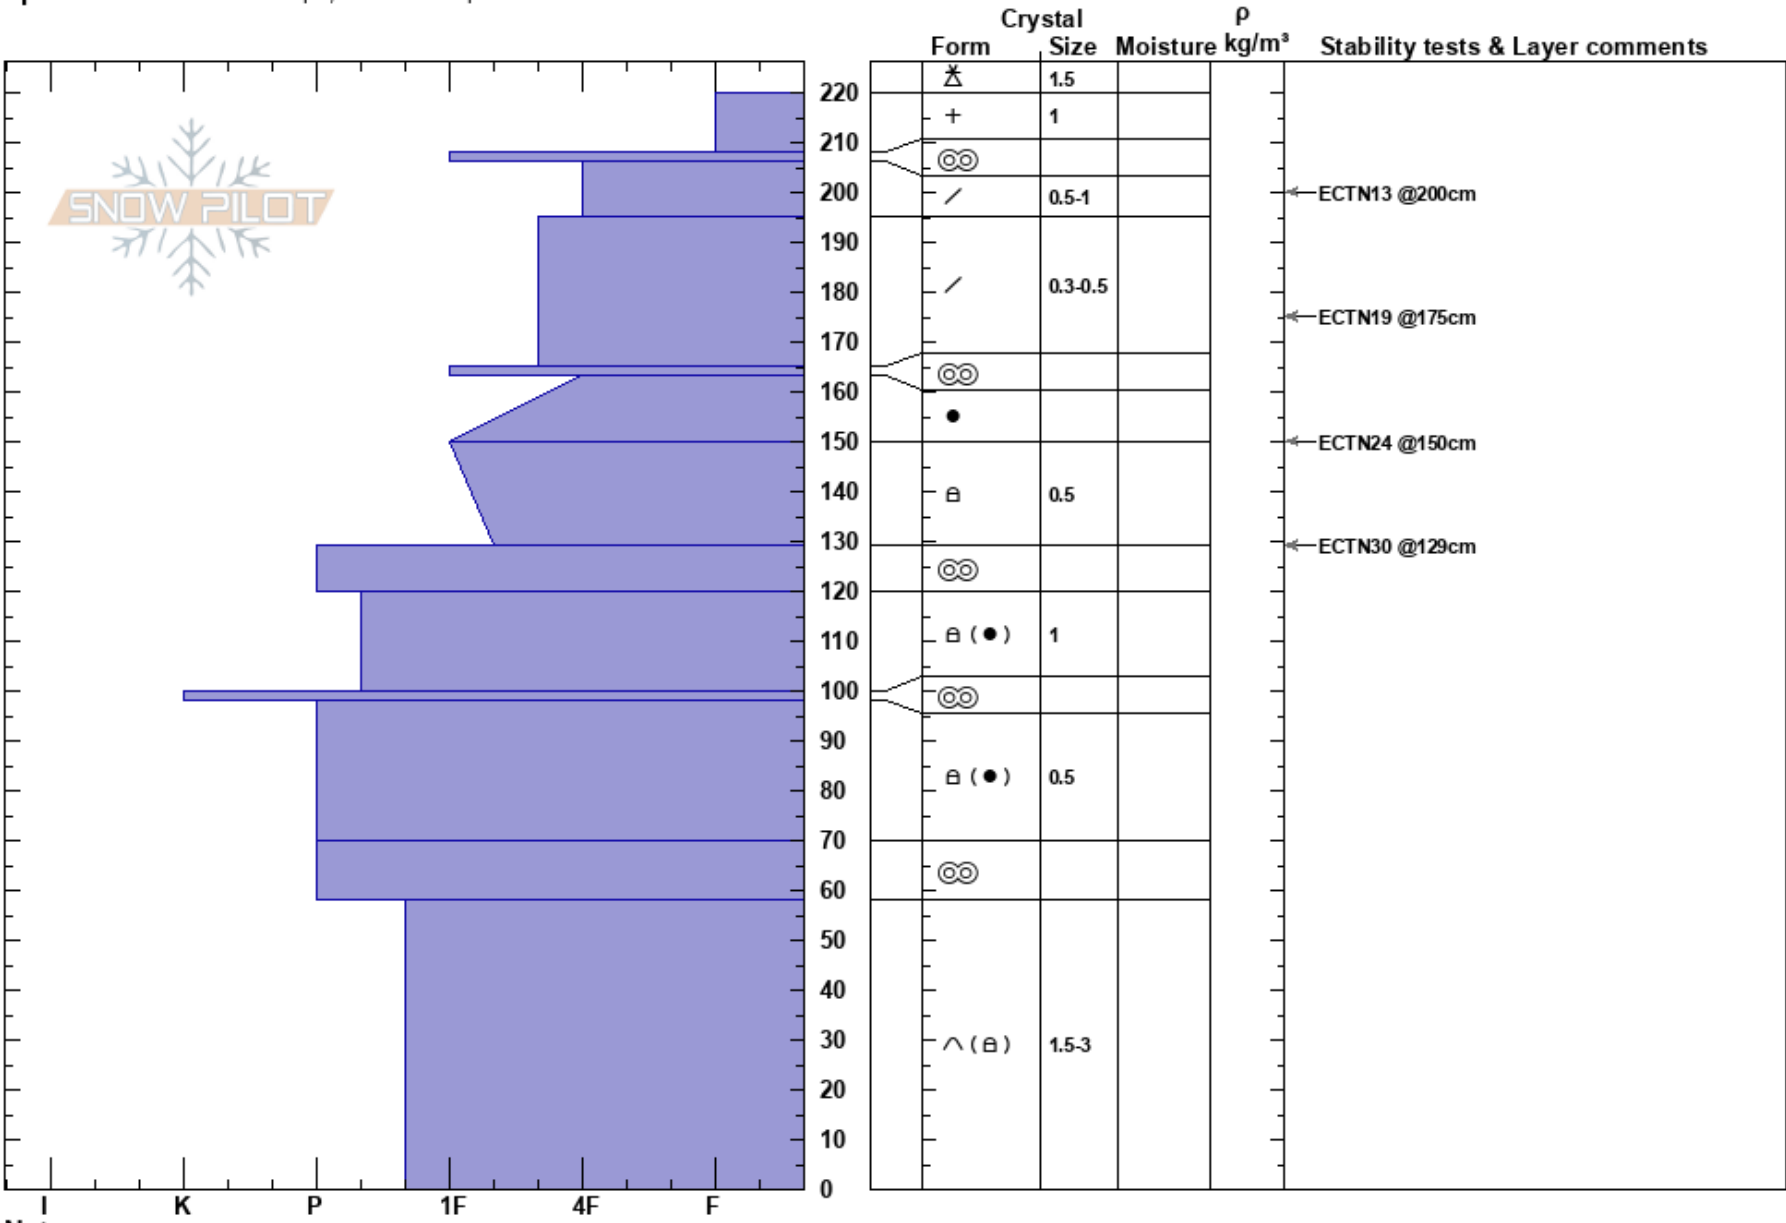

South Bowl  
 Teton Range  
 WY  
 Elevation: 2910 m  
 Aspect: S  
 Specifics: Ski tracks on slope; We skied slope

Daniel Nagy  
 02/19/2024 - 1:20pm  
 Co-ord: 43.77451N, -110.93116W  
 Slope Angle: 32°  
 Wind Loading:

Stability: Good HS:220  
 Air Temperature: 22°C  
 Sky Cover: BKN  
 Precipitation: NO  
 Wind: S Moderate

Layer Notes:

Notes: