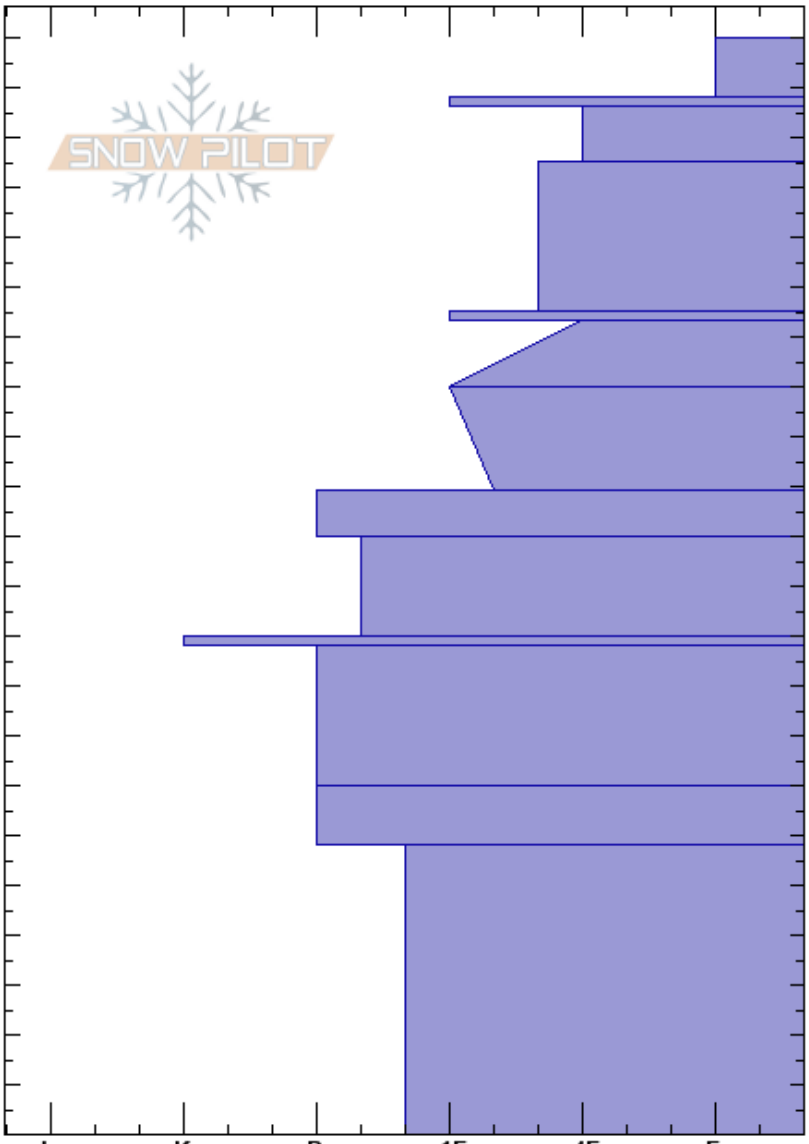

South Bowl  
 Teton Range  
 WY  
 Elevation: 2910 m  
 Aspect: S  
 Specifics: Ski tracks on slope; We skied slope

Daniel Nagy  
 02/19/2024 - 1:20pm  
 Co-ord: 43.77451N, -110.93116W  
 Slope Angle: 32°  
 Wind Loading:

Stability: Good HS:220  
 Air Temperature: 22°C  
 Sky Cover: BKN  
 Precipitation: NO  
 Wind: S Moderate

Layer Notes:

Depth (cm)	Crystal		Moisture	$\rho$ kg/m <sup>3</sup>	Stability tests & Layer comments
	Form	Size			
220	△	1.5			
210	+	1			
200	⊙	0.5-1			← ECTN13 @200cm
180	/	0.3-0.5			← ECTN19 @175cm
170					
160	⊙				
150	●				← ECTN24 @150cm
140					
130	⊙	0.5			← ECTN30 @129cm
120					
110	⊙ (●)	1			
100	⊙				
90					
80	⊙ (●)	0.5			
70					
60	⊙				
50					
40					
30	^ (⊙)	1.5-3			
20					
10					
0					