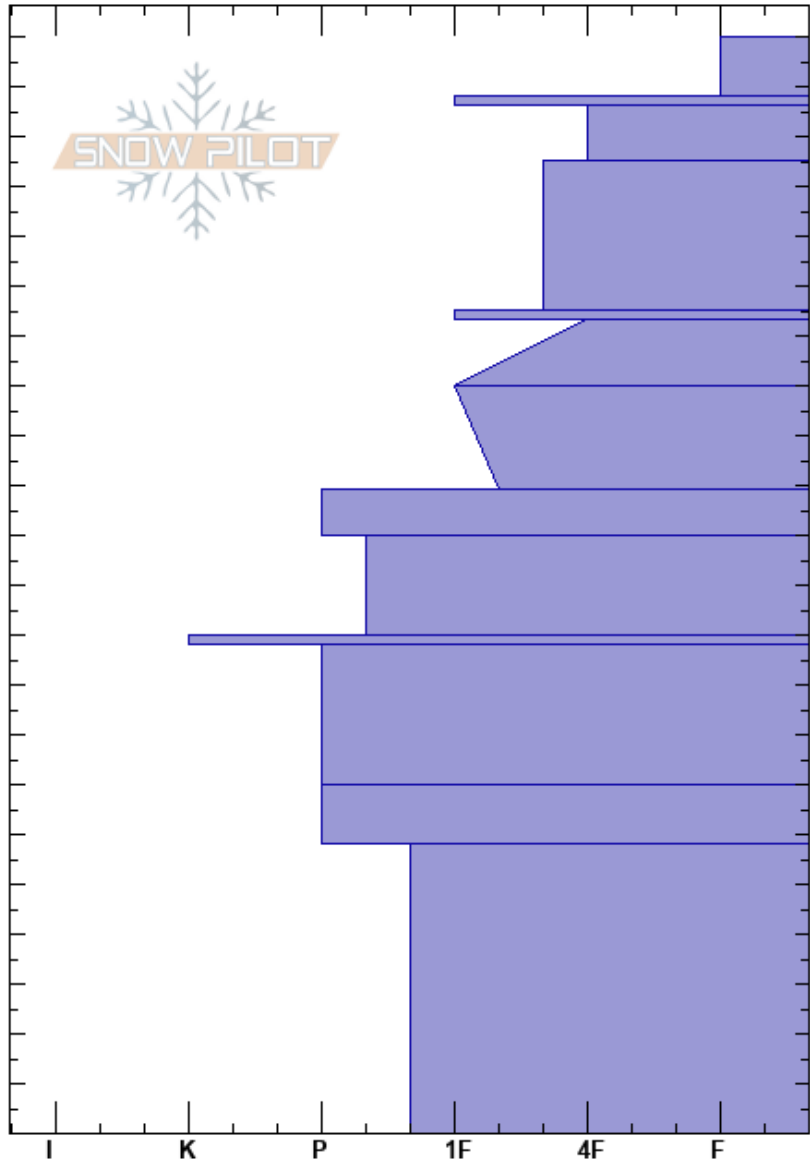

South Bowl
Teton Range
WY
Elevation: 2910 m
Aspect: S
Specifics: Ski tracks on slope; We skied slope

Daniel Nagy
02/19/2024 - 1:20pm
Co-ord: 43.77451N, -110.93116W
Slope Angle: 32°
Wind Loading:

Stability: Good **HS:**220 **Layer Notes:**
Air Temperature: 22°C
Sky Cover: BKN
Precipitation: NO
Wind: S Moderate

Height (cm)	Crystal		ρ kg/m ³	Stability tests & Layer comments
	Form	Size		
220	△	1.5		
210	+	1		
200	⊙	0.5-1		← ECTN13 @200cm
180	/	0.3-0.5		← ECTN19 @175cm
170				
160	⊙			
150	●			← ECTN24 @150cm
140	⊖	0.5		
130				← ECTN30 @129cm
120	⊙			
110	⊖ (●)	1		
100	⊙			
90				
80	⊖ (●)	0.5		
70				
60	⊙			
50				
40				
30	^ (⊖)	1.5-3		
20				
10				
0				