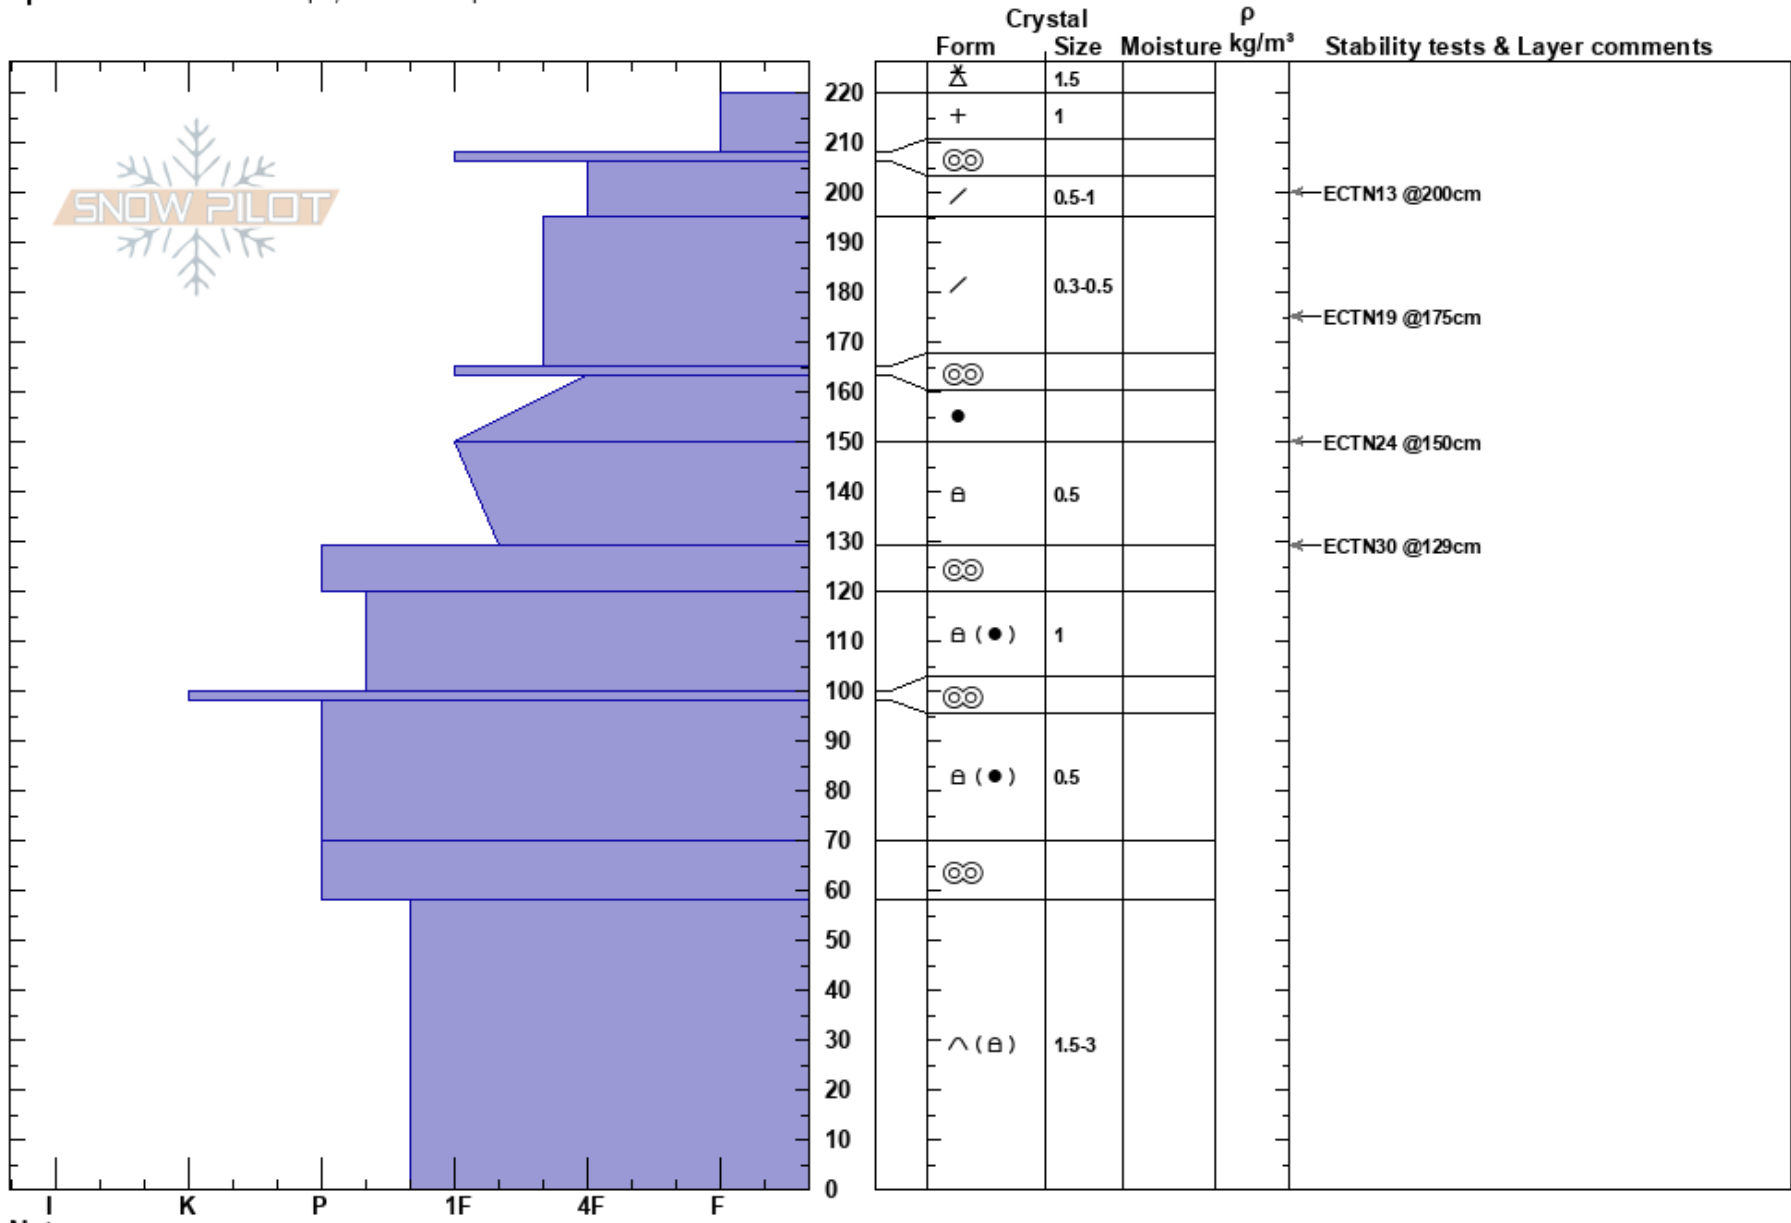

South Bowl
Teton Range
WY
Elevation: 2910 m
Aspect: S
Specifics: Ski tracks on slope; We skied slope

Daniel Nagy
02/19/2024 - 1:20pm
Co-ord: 43.77451N, -110.93116W
Slope Angle: 32°
Wind Loading:

Stability: Good HS:220
Air Temperature: 22°C
Sky Cover: BKN
Precipitation: NO
Wind: S Moderate

Layer Notes:

Notes: