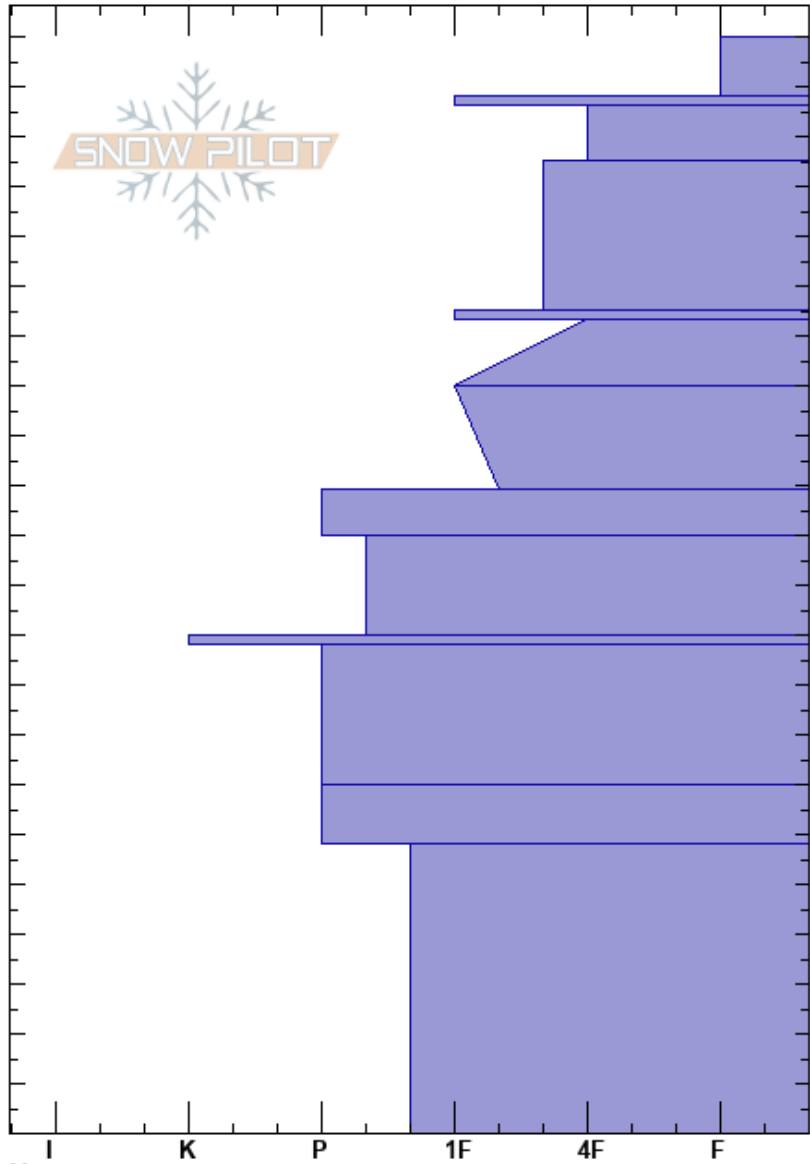

South Bowl
Teton Range
WY
Elevation: 2910 m
Aspect: S
Specifics: Ski tracks on slope; We skied slope

Daniel Nagy
02/19/2024 - 1:20pm
Co-ord: 43.77451N, -110.93116W
Slope Angle: 32°
Wind Loading:

Stability: Good **HS:**220 **Layer Notes:**
Air Temperature: 22°C
Sky Cover: BKN
Precipitation: NO
Wind: S Moderate

Depth (cm)	Crystal		ρ kg/m ³	Stability tests & Layer comments
	Form	Size		
220	△	1.5		
210	+	1		
200	⊙	0.5-1		← ECTN13 @200cm
180	/	0.3-0.5		← ECTN19 @175cm
170				
160	⊙			
150	●			← ECTN24 @150cm
140	⊖	0.5		
130				← ECTN30 @129cm
120	⊙			
110	⊖ (●)	1		
100	⊙			
90				
80	⊖ (●)	0.5		
70				
60	⊙			
50				
40				
30	^ (⊖)	1.5-3		
20				
10				
0				