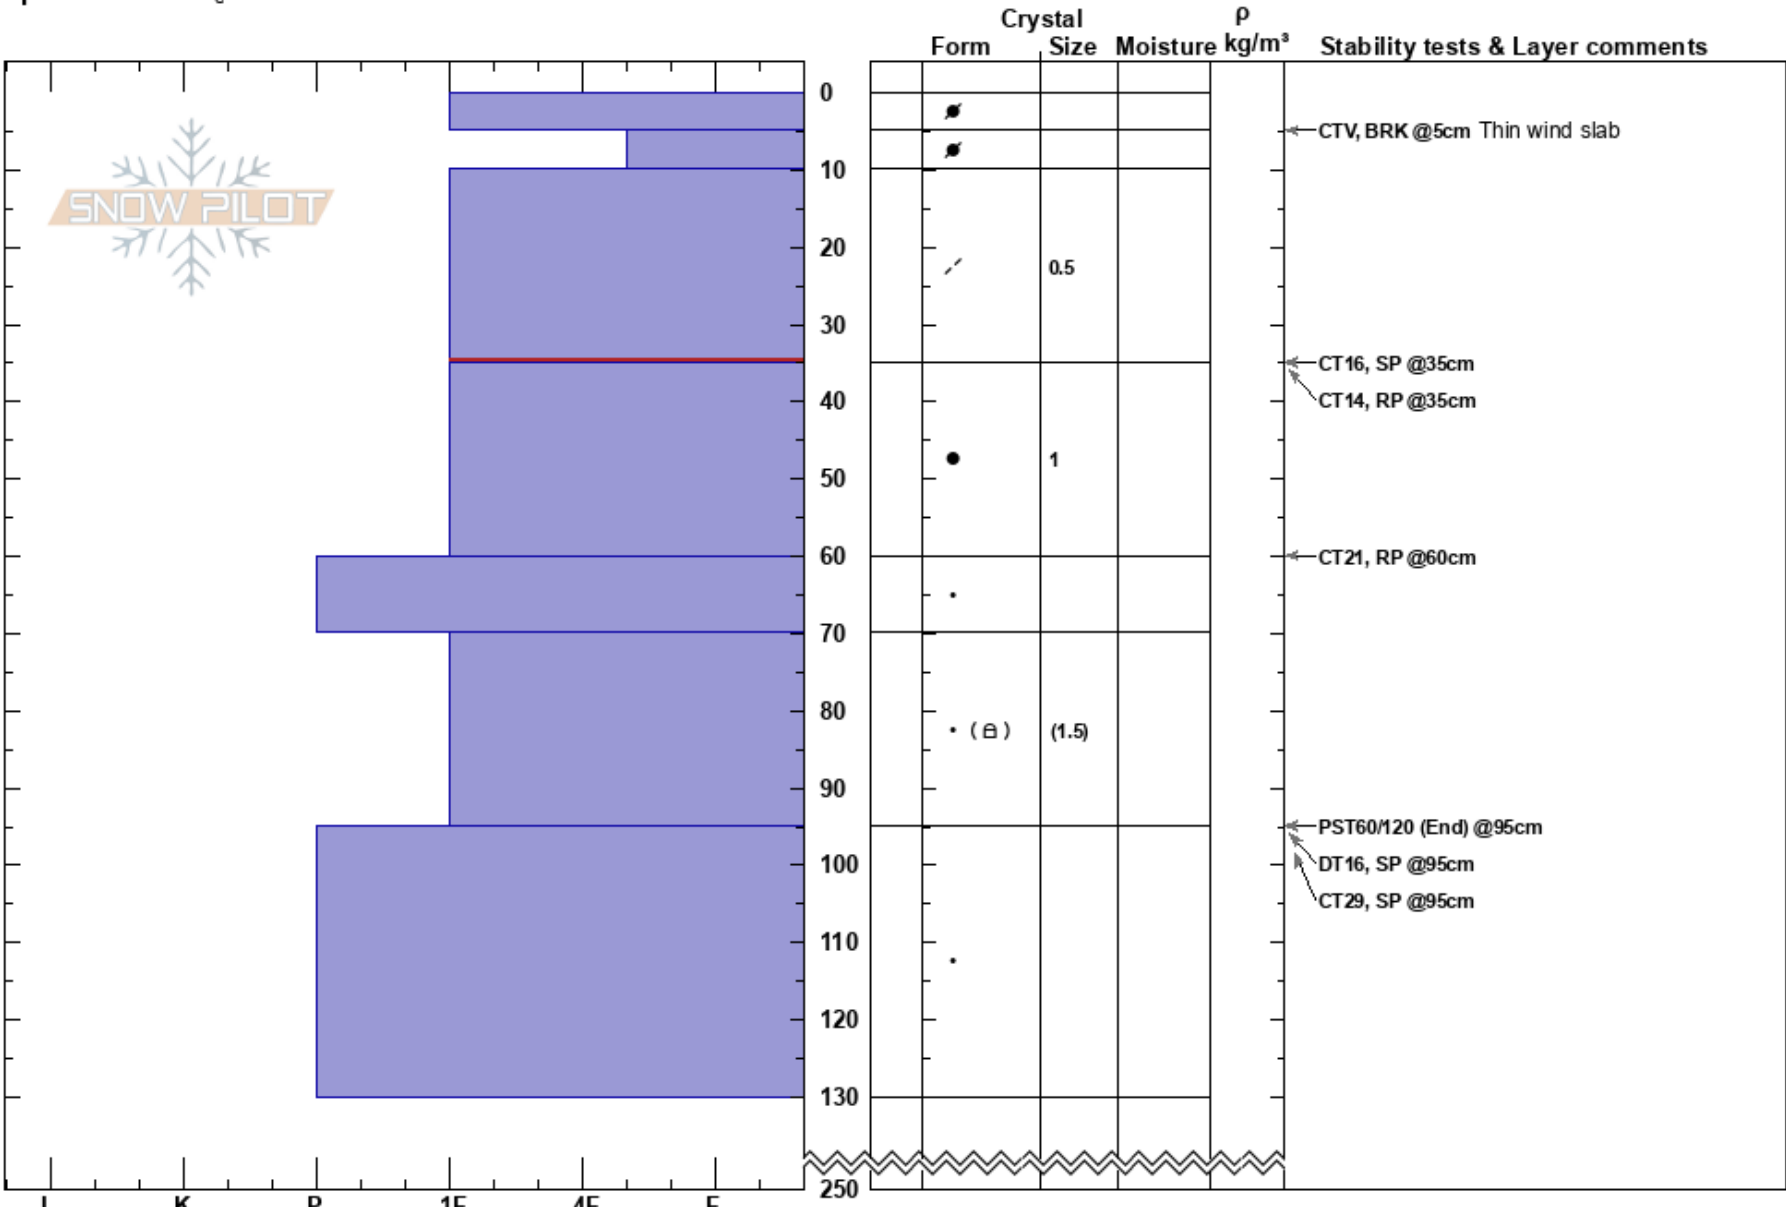

Soldier Cat Ski
 Soldier Mountains
 ID
Elevation: 8300 ft
Aspect: E
Specifics: Cracking

Michael Hamilton
 02/19/2024 - 2:00pm
Co-ord: 43.48391N, -114.89949W
Slope Angle: 25°
Wind Loading:

Stability:
Air Temperature:
Sky Cover:
Precipitation:
Wind:

HS:250
PF:15 10-35cm:Problematic layer
PS:5

Notes: Dug on East facing slope with a large amount of wind affect. Cracking was on a 5cm wind slab.