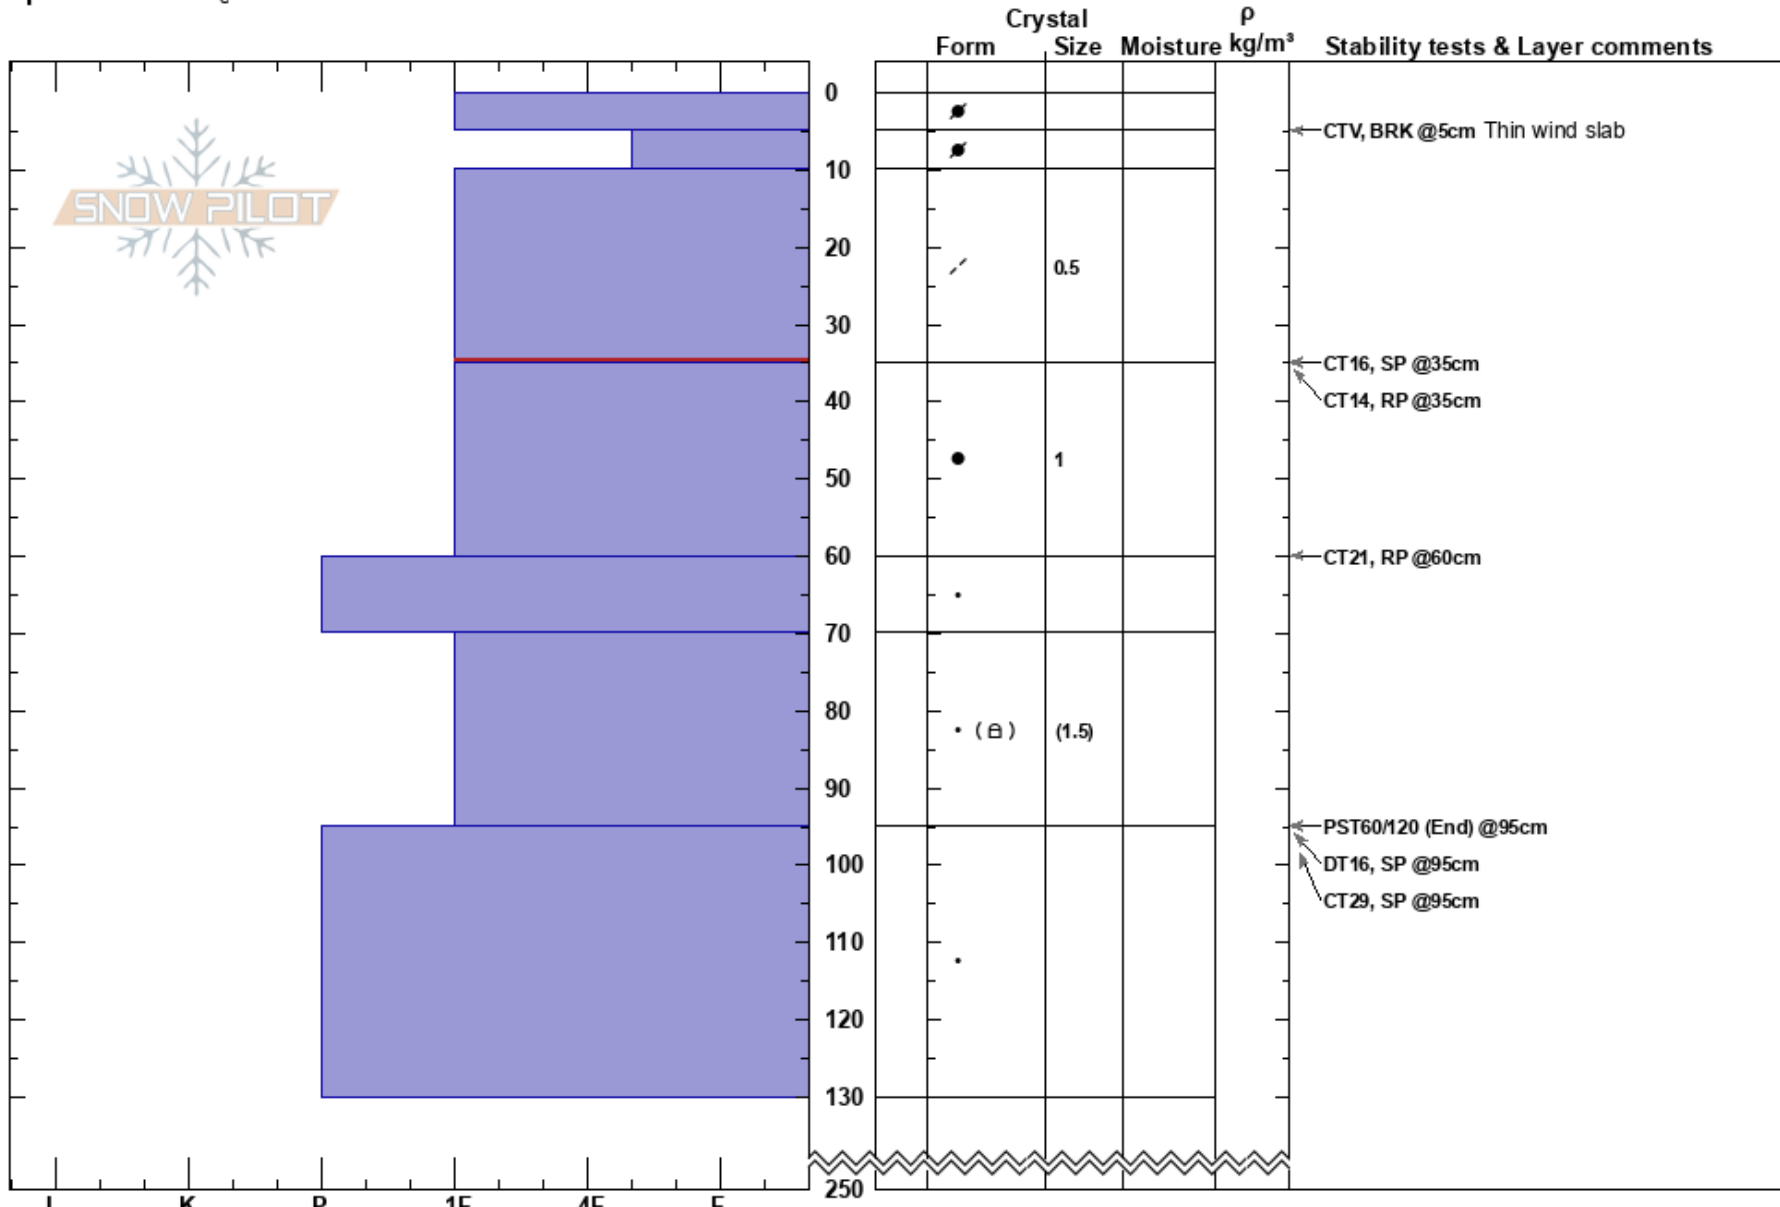

Soldier Cat Ski  
 Soldier Mountains  
 ID  
**Elevation:** 8300 ft  
**Aspect:** E  
**Specifics:** Cracking

Michael Hamilton  
 02/19/2024 - 2:00pm  
**Co-ord:** 43.48391N, -114.89949W  
**Slope Angle:** 25°  
**Wind Loading:**

**Stability:**  
**Air Temperature:**  
**Sky Cover:**  
**Precipitation:**  
**Wind:**

**HS:**250  
**PF:**15 10-35cm:Problematic layer  
**PS:**5

**Notes:** Dug on East facing slope with a large amount of wind affect. Cracking was on a 5cm wind slab.