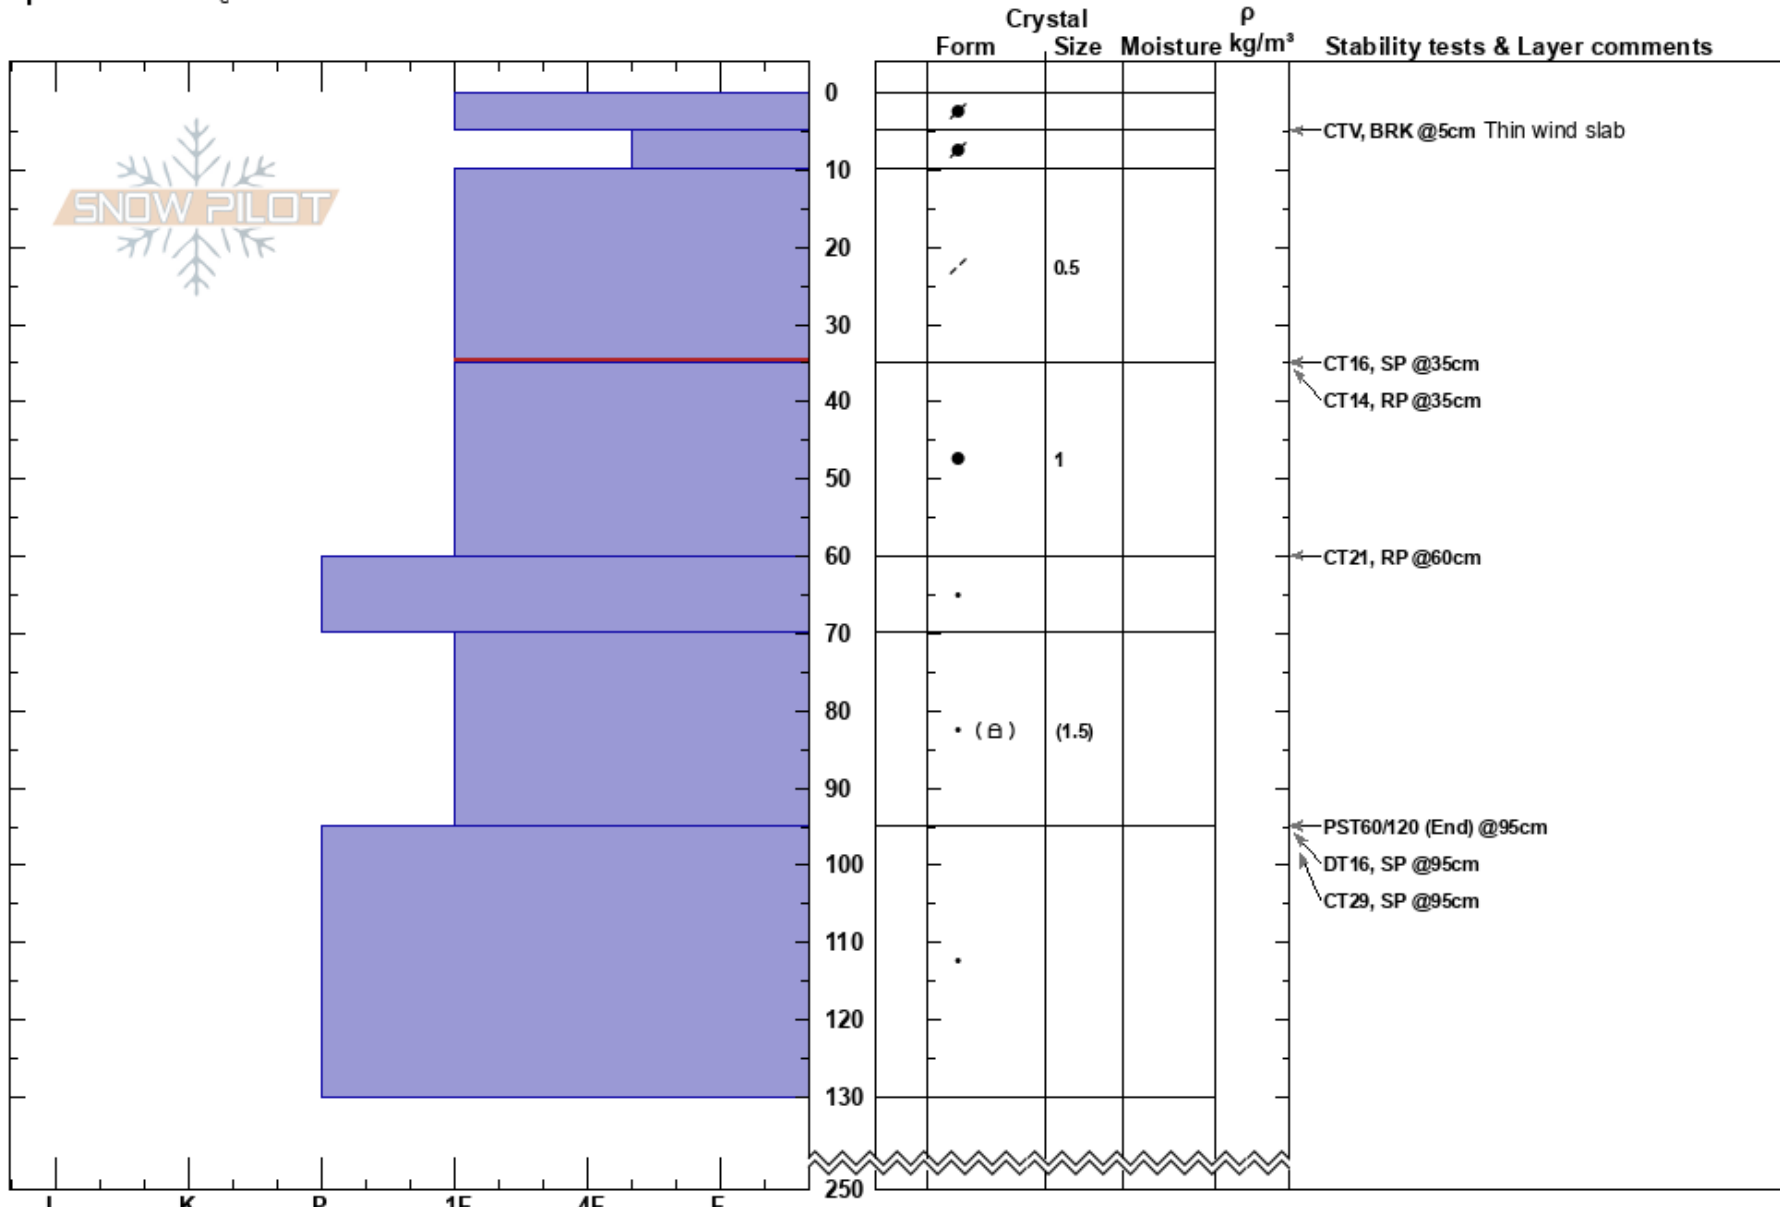

Soldier Cat Ski
 Soldier Mountains
 ID
 Elevation: 8300 ft
 Aspect: E
 Specifics: Cracking

Michael Hamilton
 02/19/2024 - 2:00pm
 Co-ord: 43.48391N, -114.89949W
 Slope Angle: 25°
 Wind Loading:

Stability:
 Air Temperature:
 Sky Cover:
 Precipitation:
 Wind:
 HS:250
 PF:15 10-35cm:Problematic layer
 PS:5

Notes: Dug on East facing slope with a large amount of wind affect. Cracking was on a 5cm wind slab.