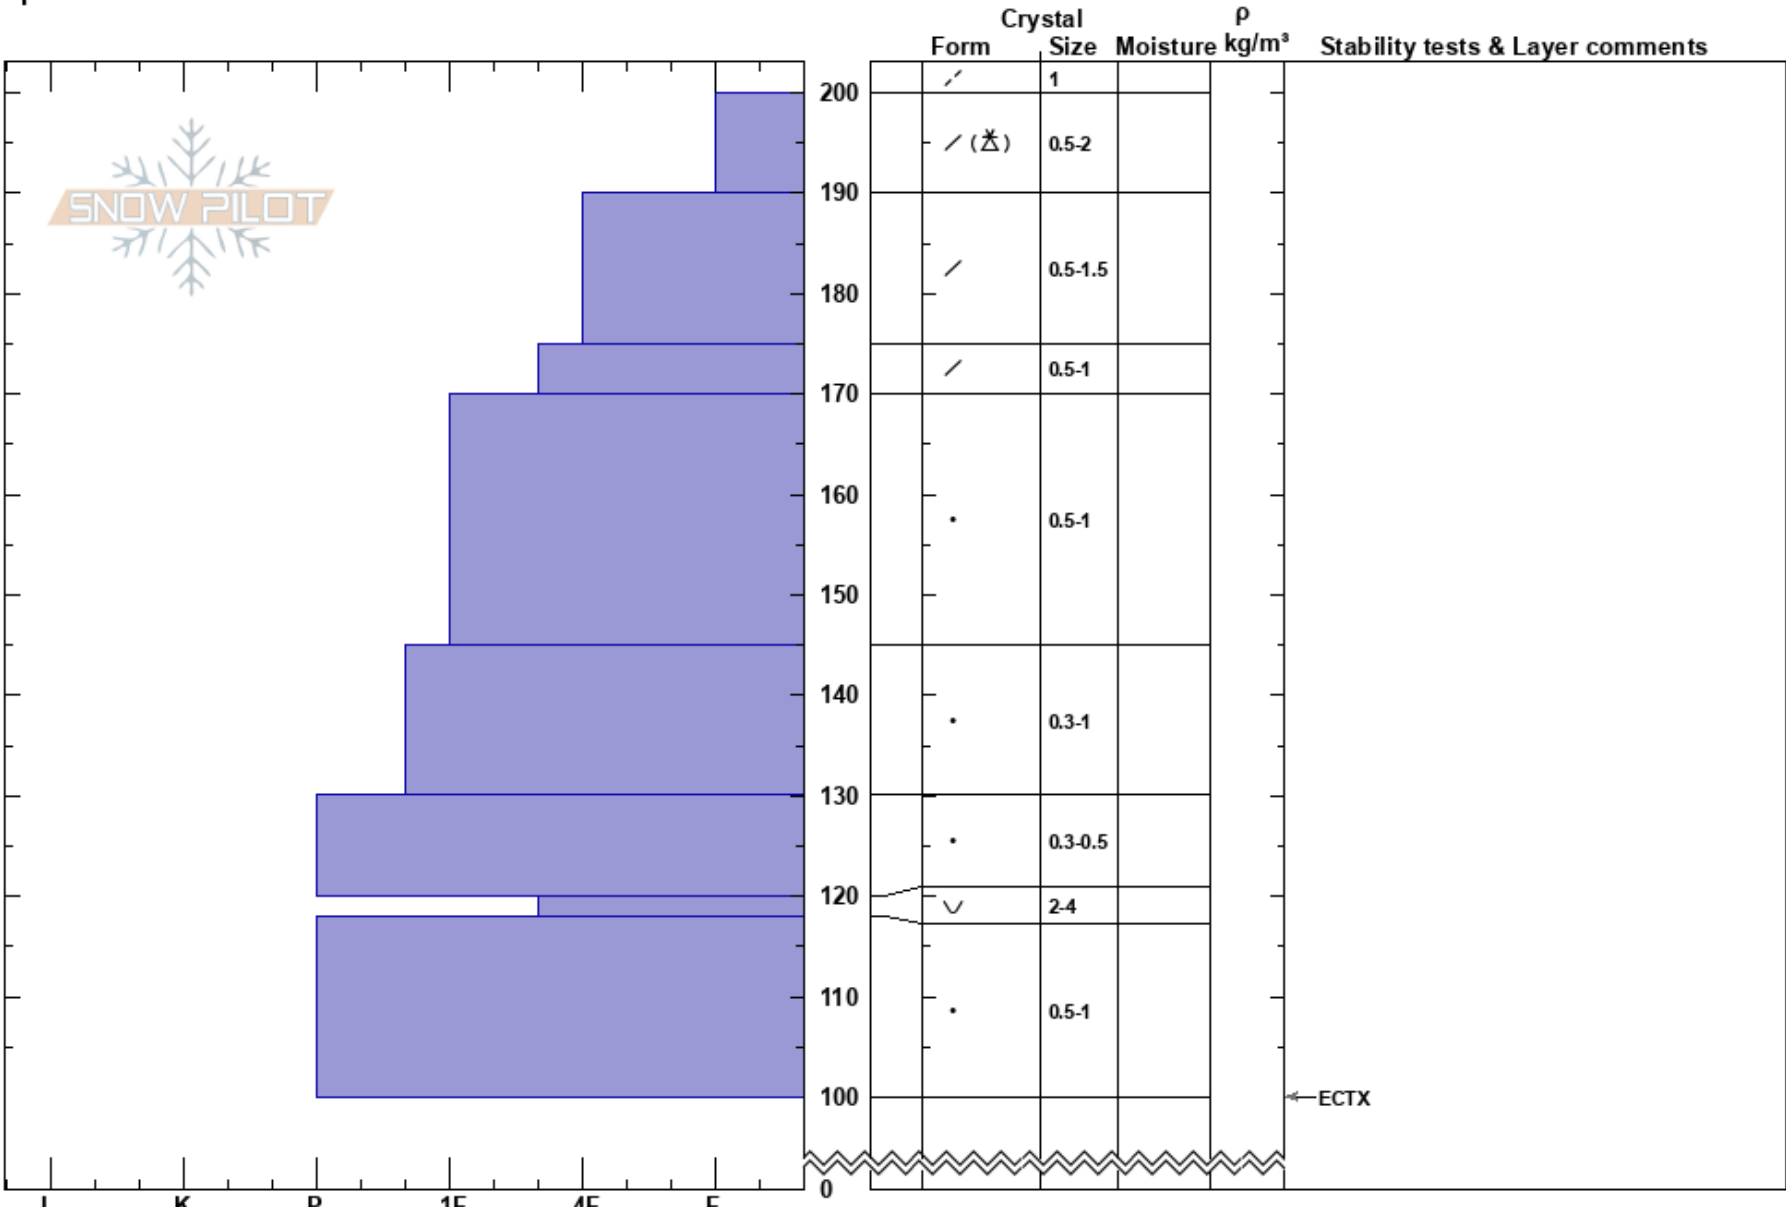

Wall Peak East  
 Uinta Range  
 UT  
 Elevation: 10050 ft  
 Aspect: NW  
 Specifics:

Andrew Nassetta  
 02/19/2024 - 2:00pm  
 Co-ord: 40.67967N, -111.06041W  
 Slope Angle: 15°  
 Wind Loading: previous

Stability:  
 Air Temperature:  
 Sky Cover: SCT  
 Precipitation: NO  
 Wind: SE Moderate  
 HS:200  
 Layer Notes:

Notes: