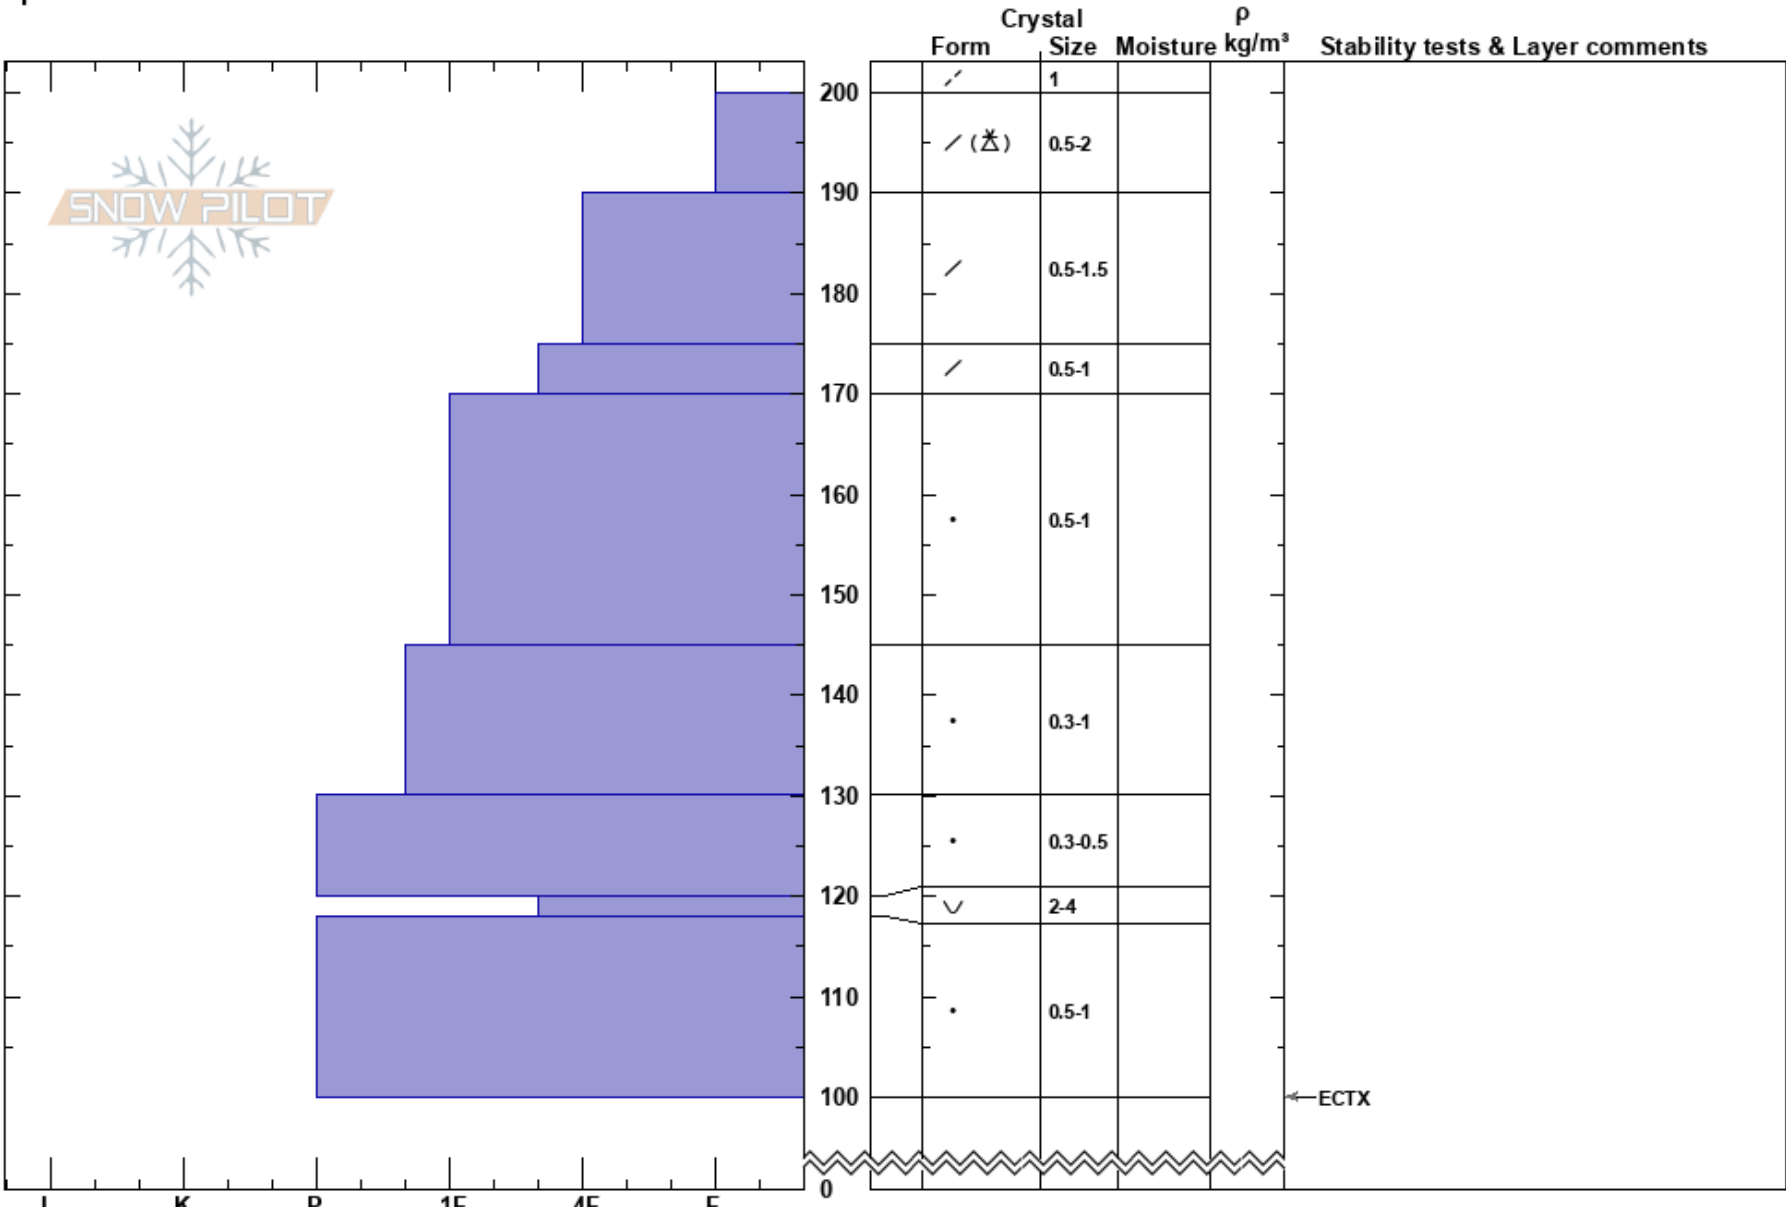

Wall Peak East
 Uinta Range
 UT
 Elevation: 10050 ft
 Aspect: NW
 Specifics:

Andrew Nassetta
 02/19/2024 - 2:00pm
 Co-ord: 40.67967N, -111.06041W
 Slope Angle: 15°
 Wind Loading: previous

Stability:
 Air Temperature:
 Sky Cover: SCT
 Precipitation: NO
 Wind: SE Moderate
 HS:200
 Layer Notes: