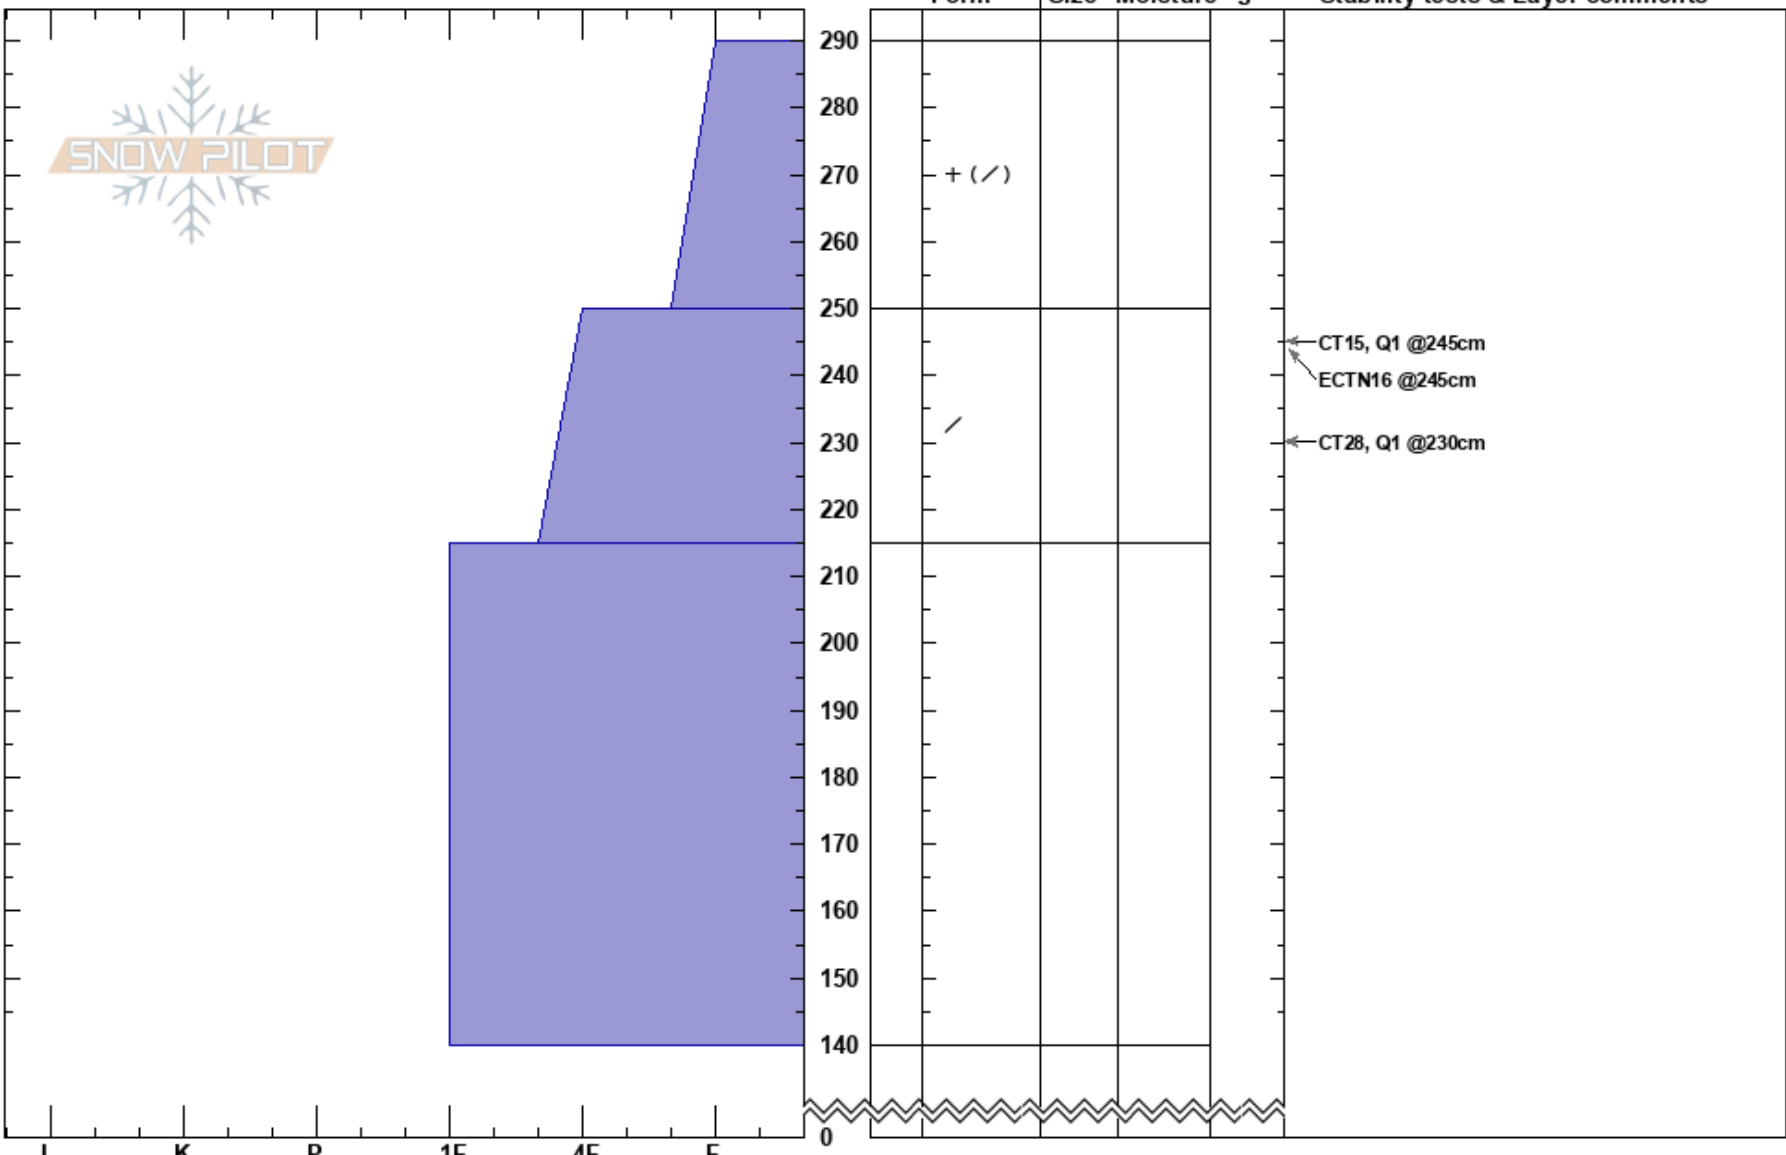

Surprise NE, 9600'  
 Teton Range  
 WY  
 Elevation: 9600 ft  
 Aspect: NE  
 Specifics:

Travis Baldwin  
 02/19/2024 - 12:44pm  
 Co-ord: 43.73019N, -110.77570W  
 Slope Angle: 25°  
 Wind Loading: yes

Stability:  
 Air Temperature:  
 Sky Cover: BKN  
 Precipitation: NO  
 Wind: S Light Breeze

HS:290  
 Layer Notes:  
 250-215cm:Problematic layer

Notes: