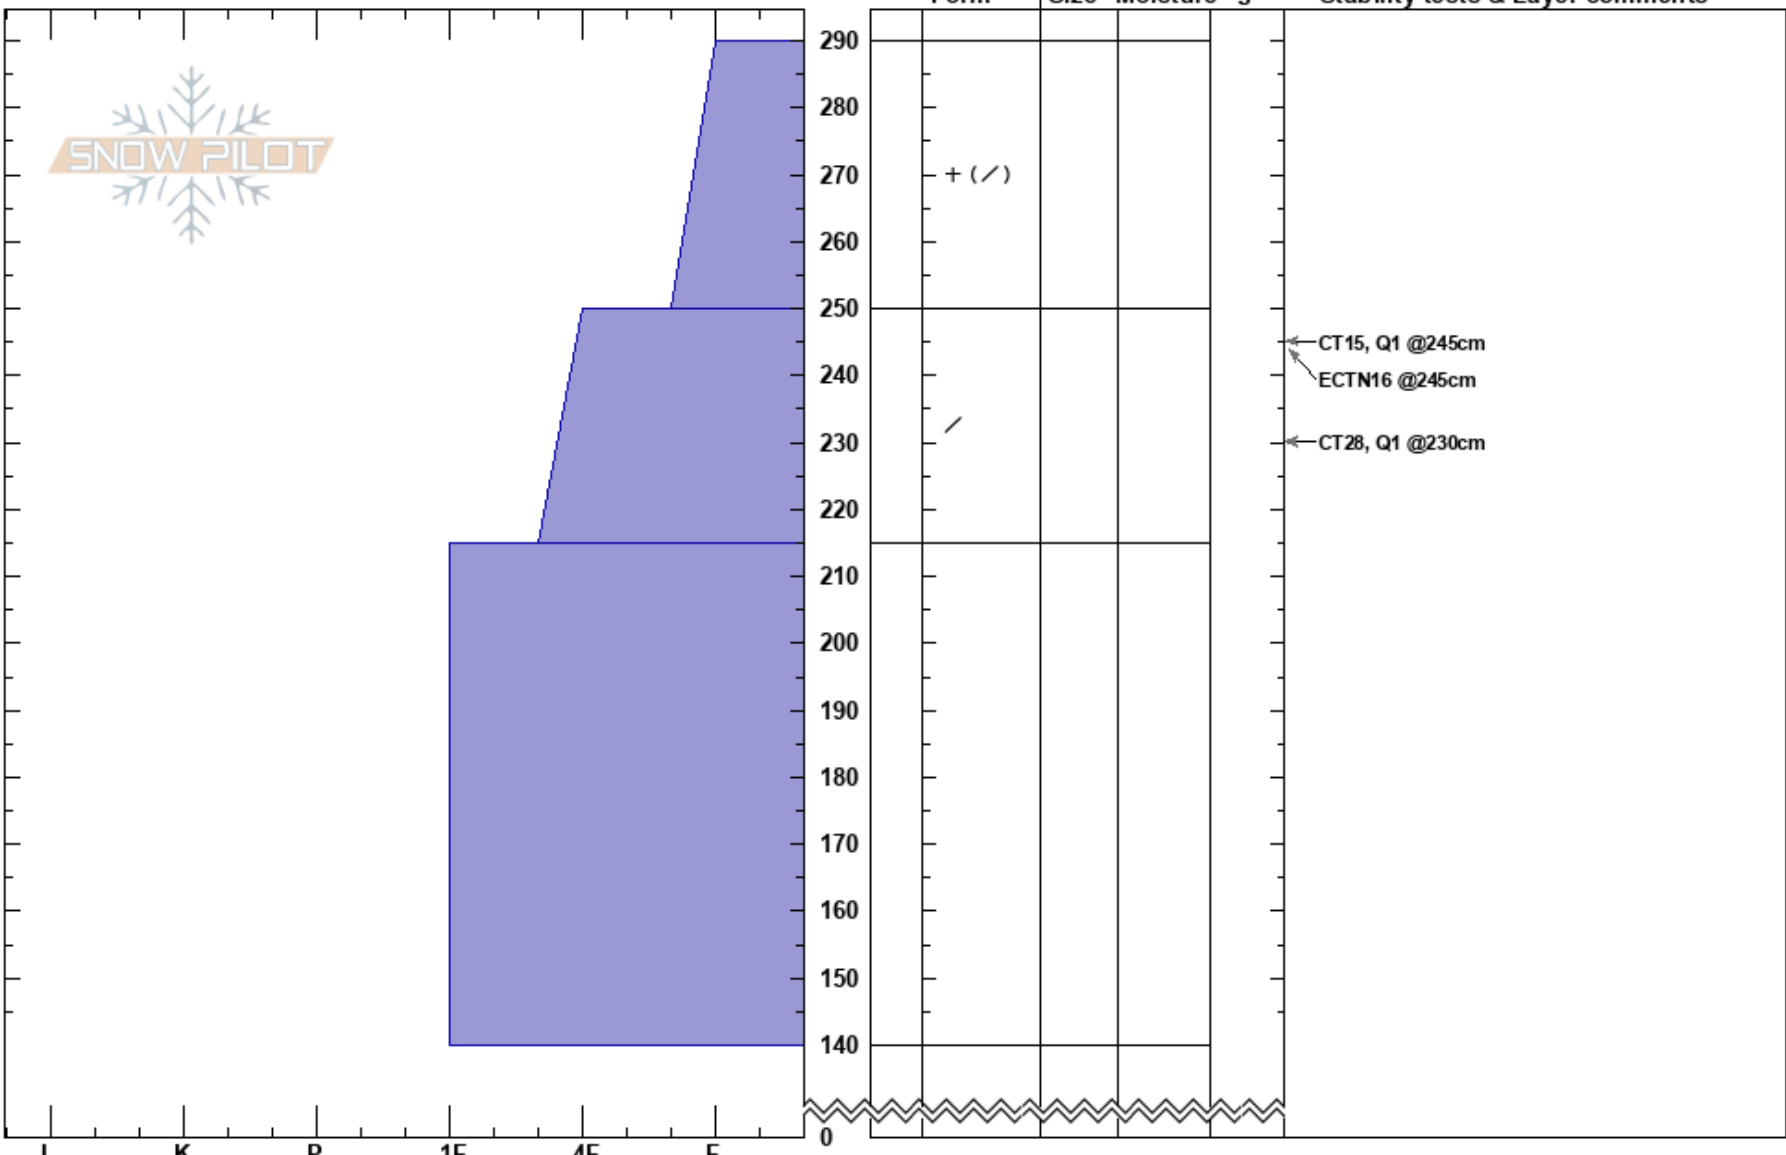

Surprise NE, 9600'
 Teton Range
 WY
 Elevation: 9600 ft
 Aspect: NE
 Specifics:

Travis Baldwin
 02/19/2024 - 12:44pm
 Co-ord: 43.73019N, -110.77570W
 Slope Angle: 25°
 Wind Loading: yes

Stability:
 Air Temperature:
 Sky Cover: BKN
 Precipitation: NO
 Wind: S Light Breeze

HS:290
 Layer Notes:
 250-215cm: Problematic layer

Notes: