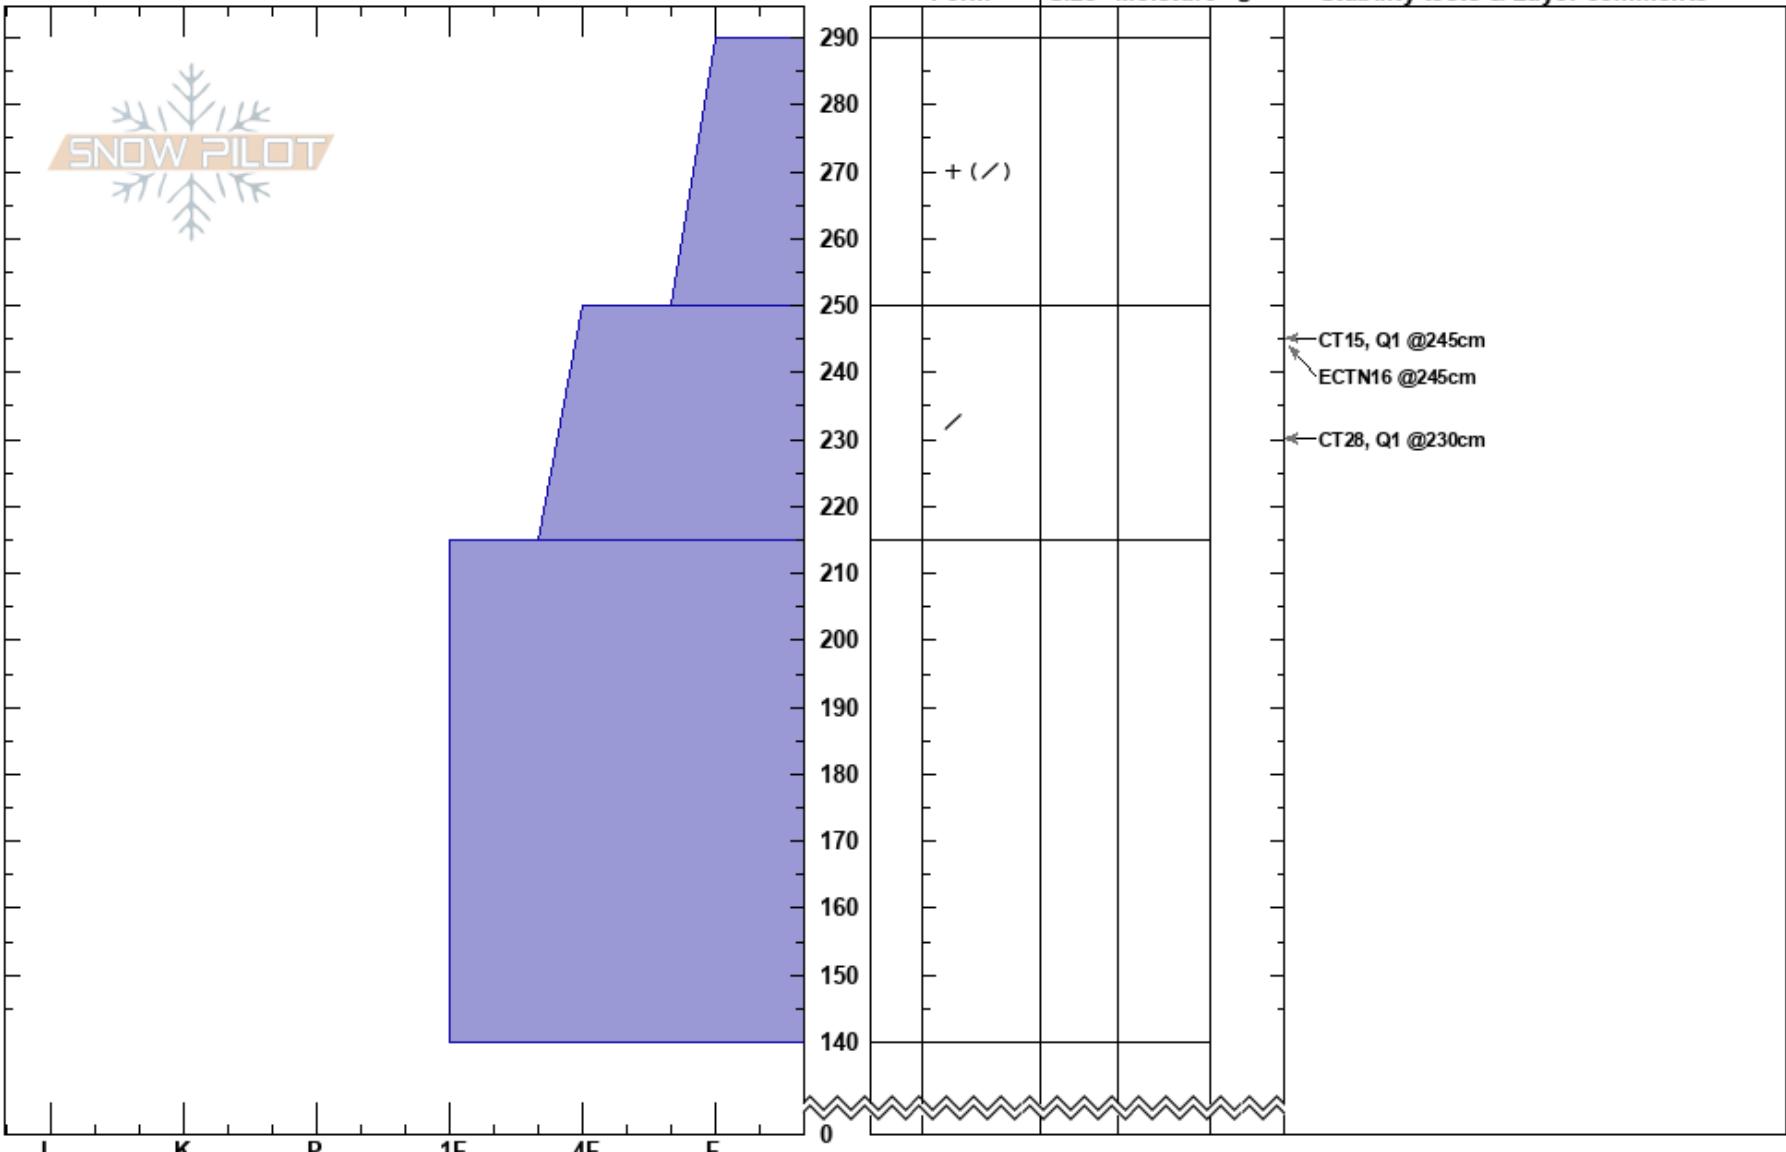

Surprise NE, 9600'
 Teton Range
 WY
 Elevation: 9600 ft
 Aspect: NE
 Specifics:

Travis Baldwin
 02/19/2024 - 12:44pm
 Co-ord: 43.73019N, -110.77570W
 Slope Angle: 25°
 Wind Loading: yes

Stability:
 Air Temperature:
 Sky Cover: BKN
 Precipitation: NO
 Wind: S Light Breeze

HS:290
 Layer Notes:
 250-215cm: Problematic layer

Notes: