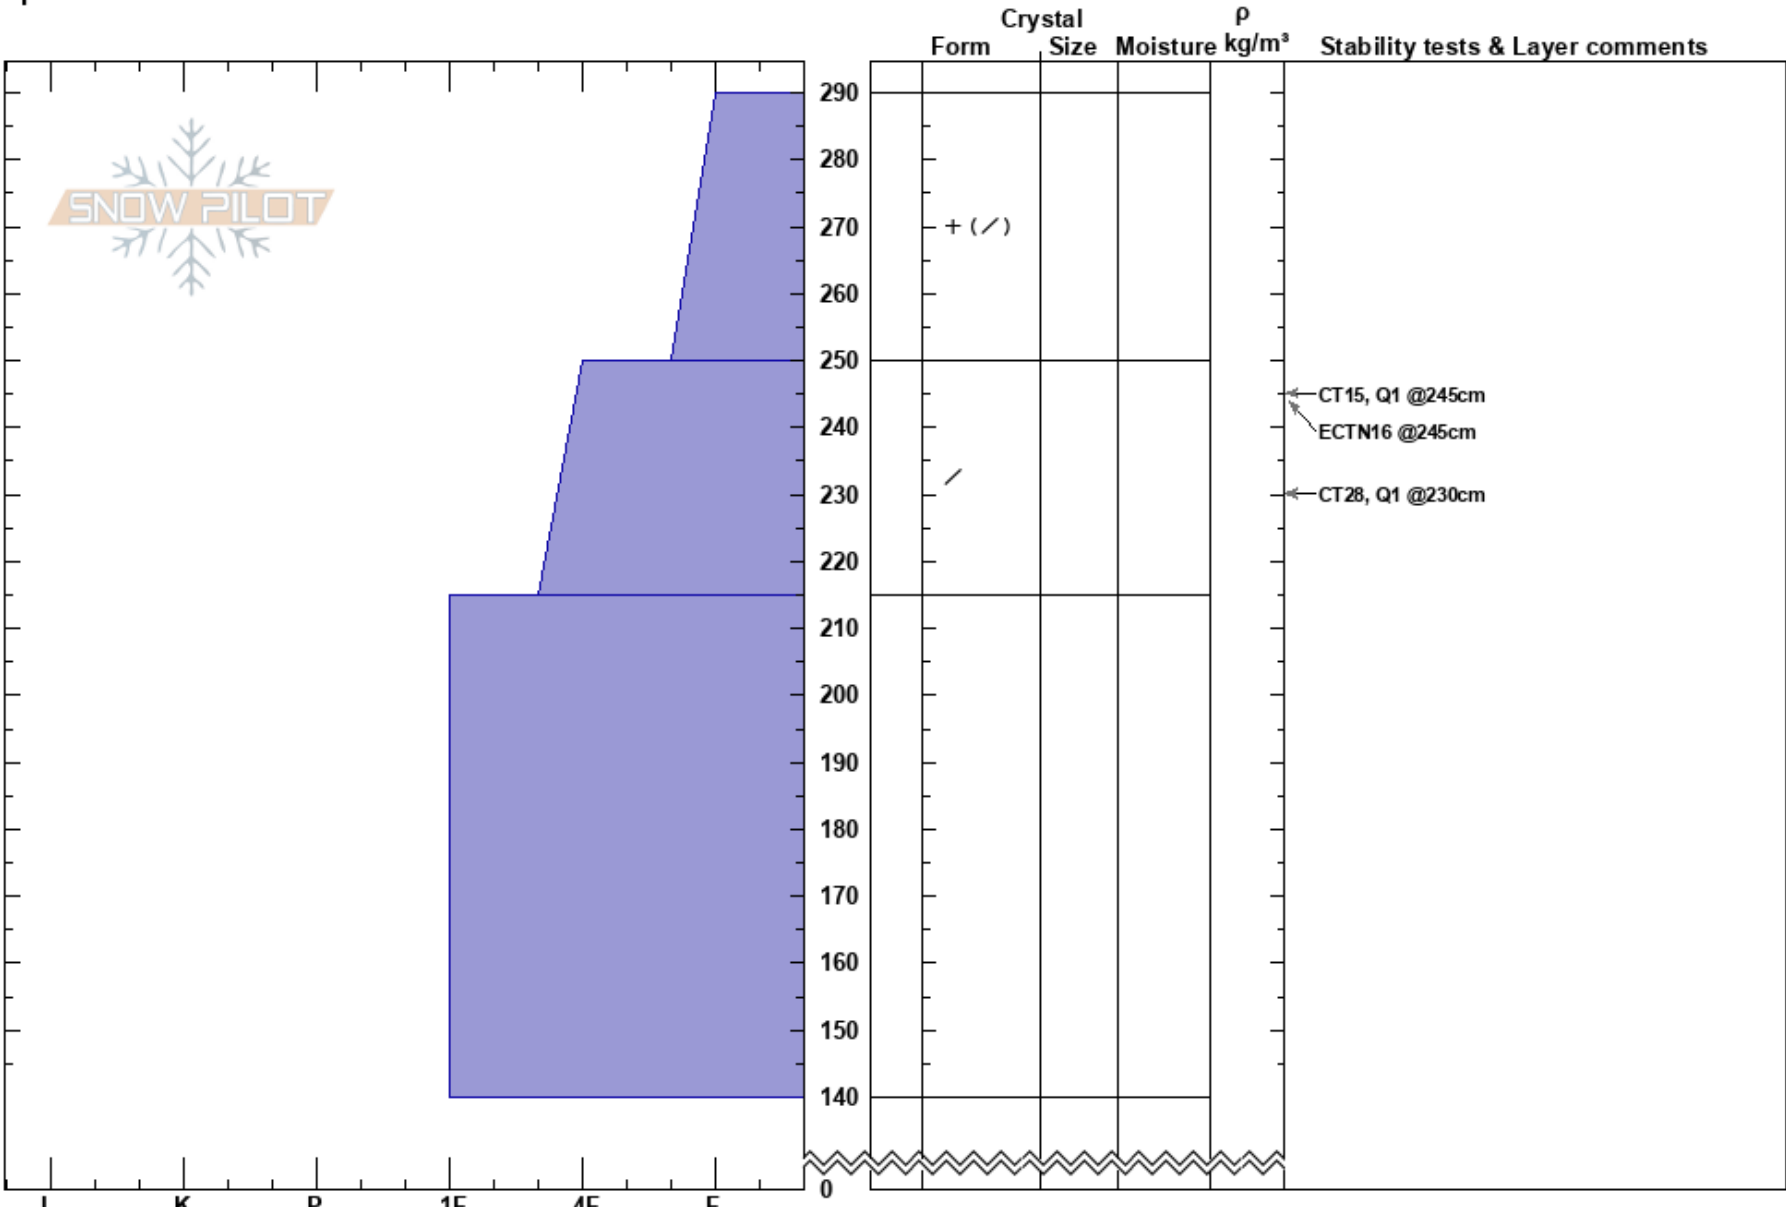

Surprise NE, 9600'
 Teton Range
 WY
 Elevation: 9600 ft
 Aspect: NE
 Specifics:

Travis Baldwin
 02/19/2024 - 12:44pm
 Co-ord: 43.73019N, -110.77570W
 Slope Angle: 25°
 Wind Loading: yes

Stability:
Air Temperature:
Sky Cover: BKN
Precipitation: NO
Wind: S Light Breeze

HS: 290 **Layer Notes:**
 250-215cm: Problematic layer

Notes: