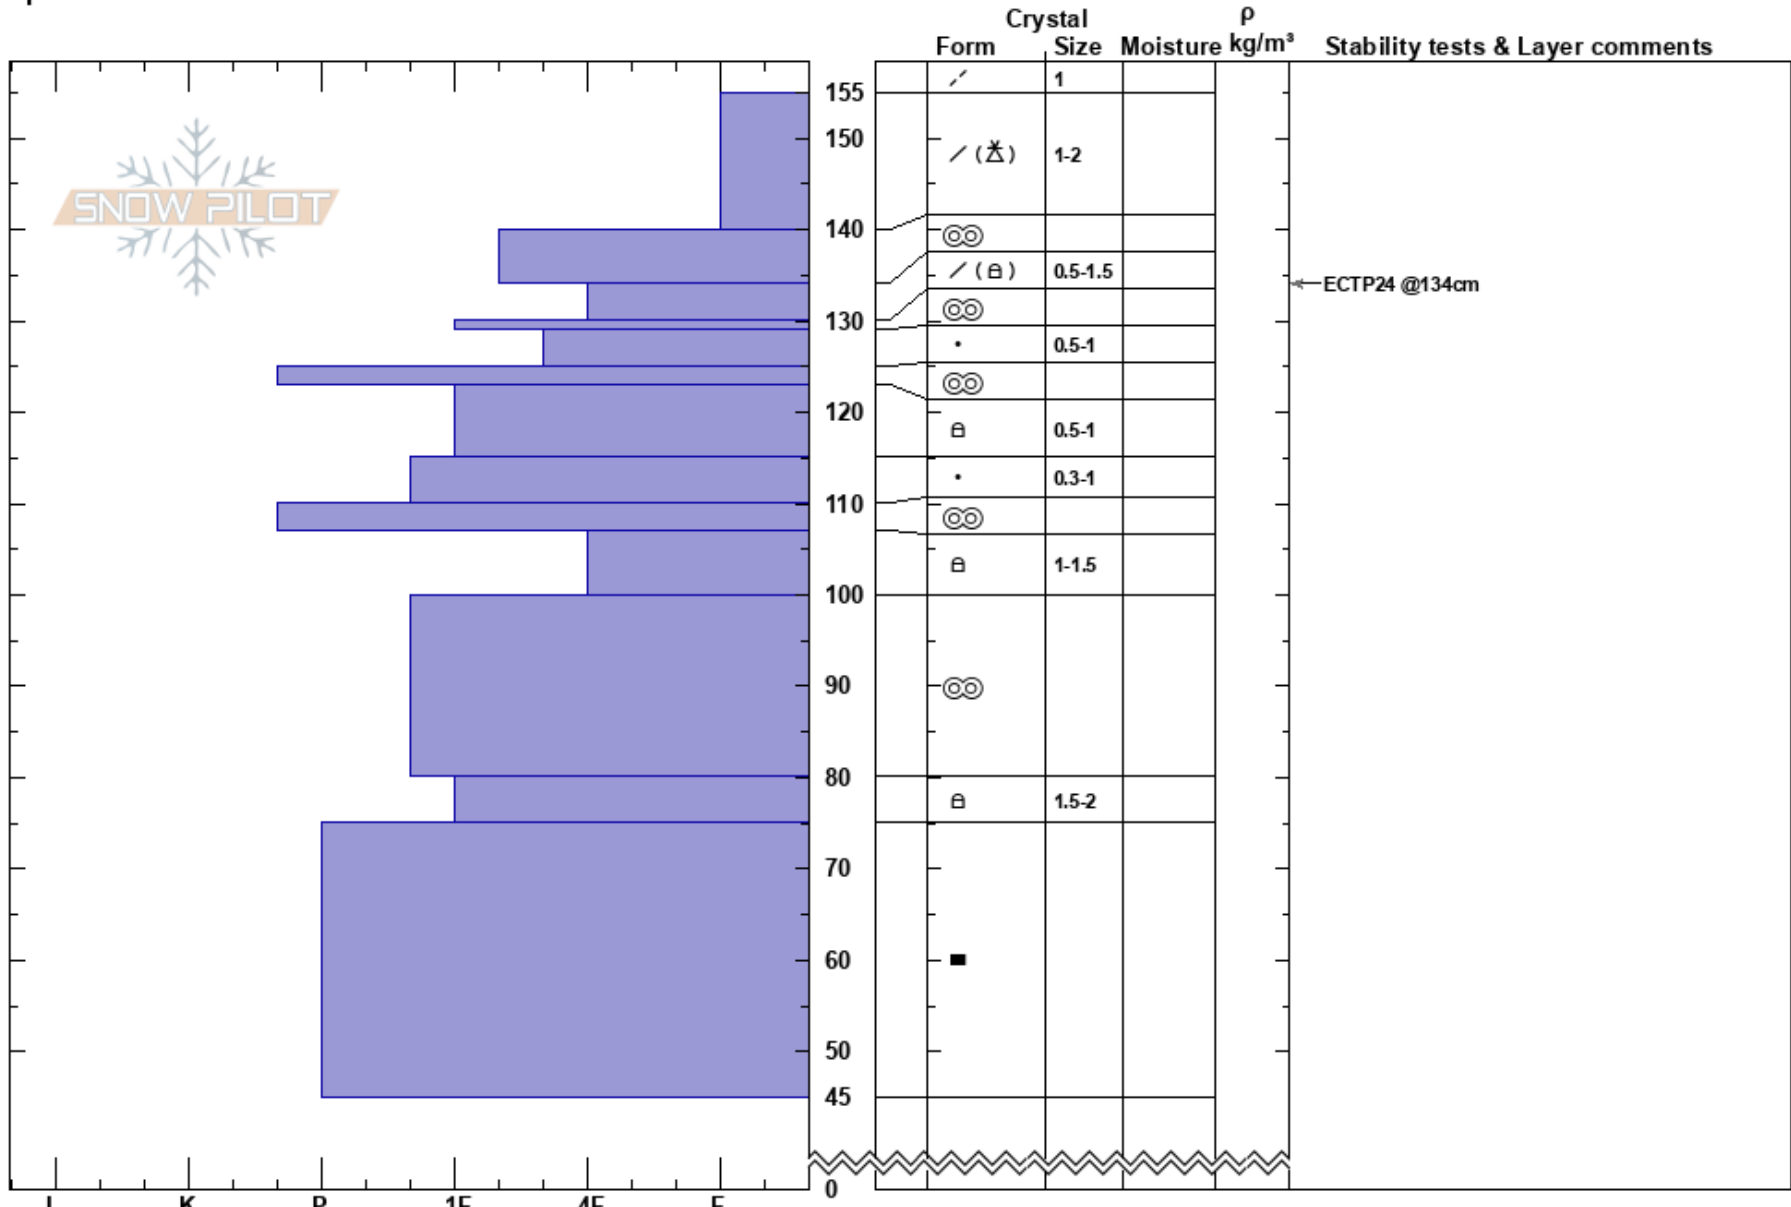

Castle Peak Periphery
 Uinta Range
 UT
 Elevation: 9870 ft
 Aspect: SE
 Specifics:

Andrew Nassetta
 02/19/2024 - 2:00pm
 Co-ord: 40.66431N, -111.12281W
 Slope Angle: 27°
 Wind Loading: previous

Stability: **HS:155** Layer Notes:
 Air Temperature:
 Sky Cover: SCT
 Precipitation: NO
 Wind: W Moderate