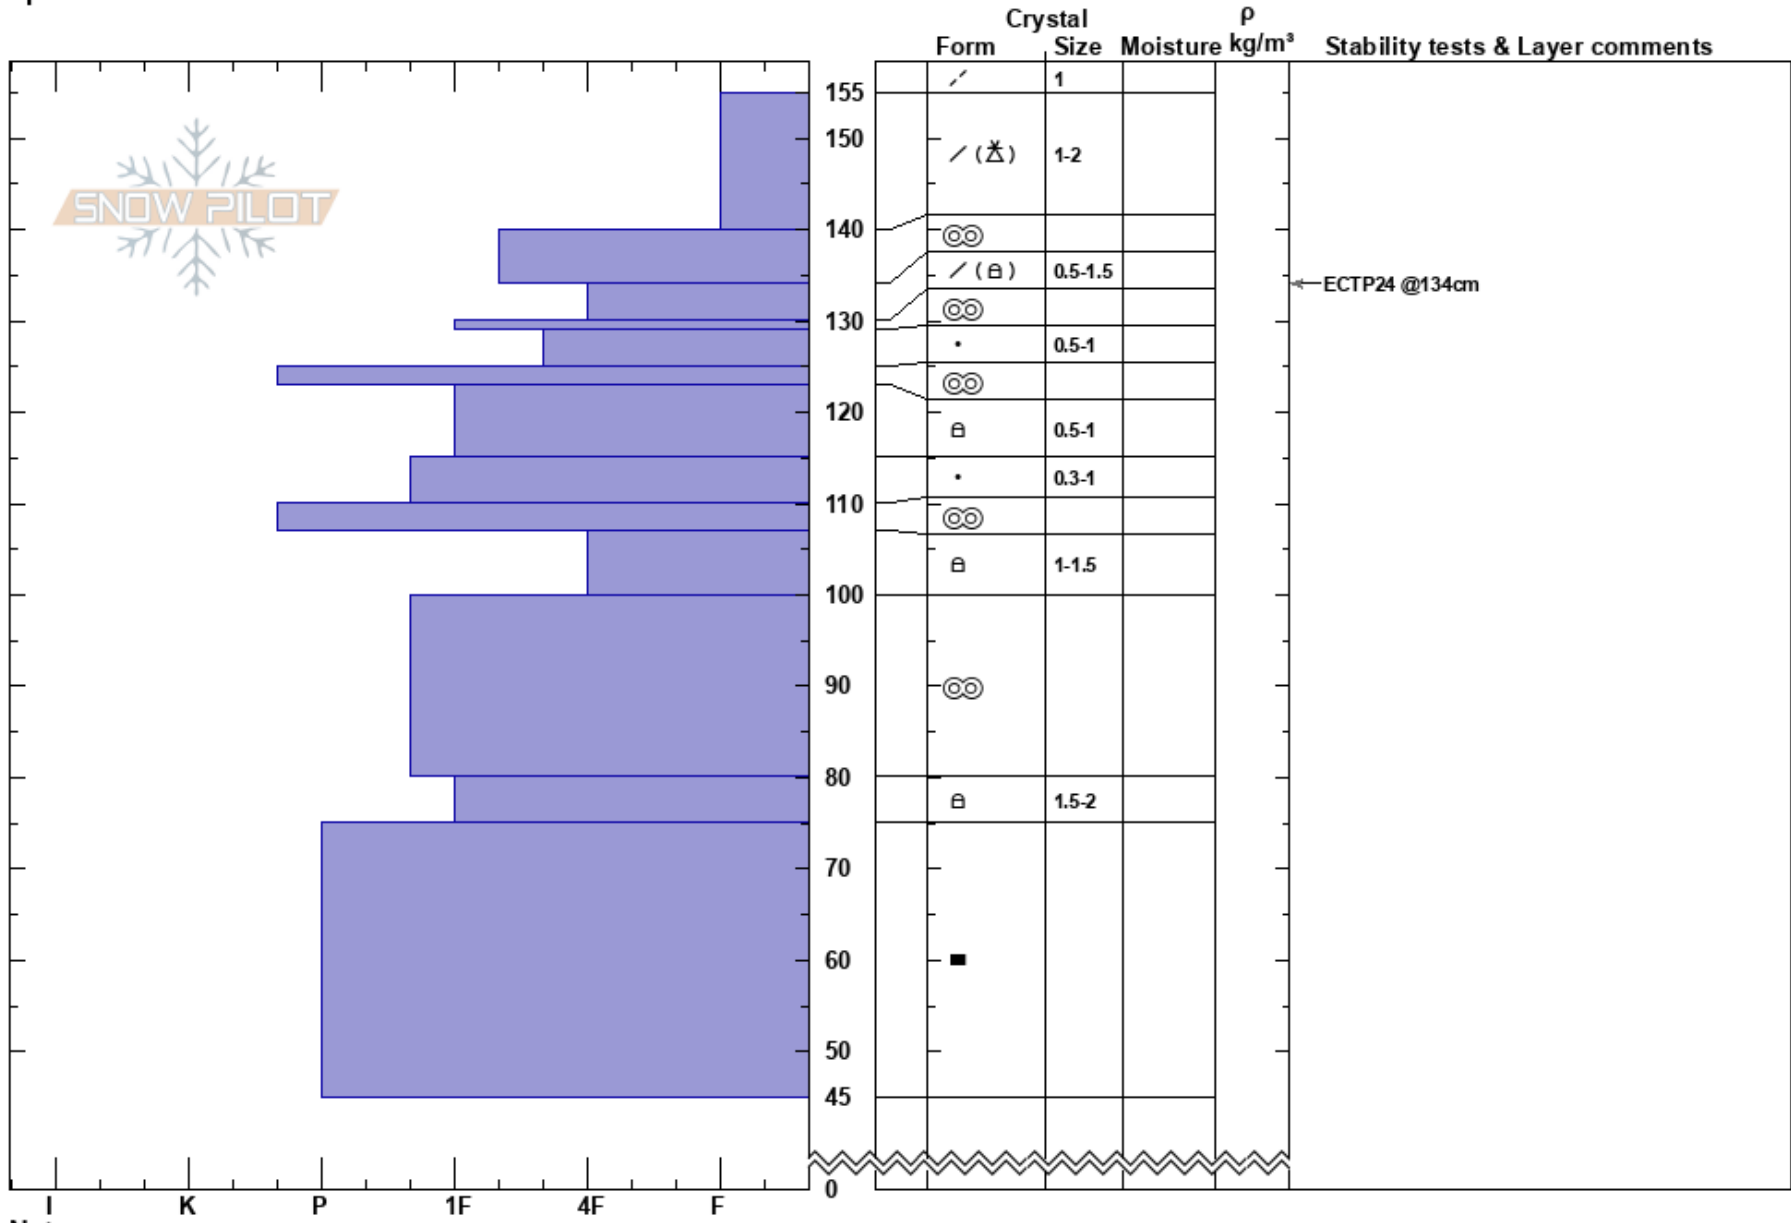

Castle Peak Periphery
 Uinta Range
 UT
 Elevation: 9870 ft
 Aspect: SE
 Specifics:

Andrew Nassetta
 02/19/2024 - 2:00pm
 Co-ord: 40.66431N, -111.12281W
 Slope Angle: 27°
 Wind Loading: previous

Stability: **HS:155** **Layer Notes:**
 Air Temperature:
 Sky Cover: SCT
 Precipitation: NO
 Wind: W Moderate